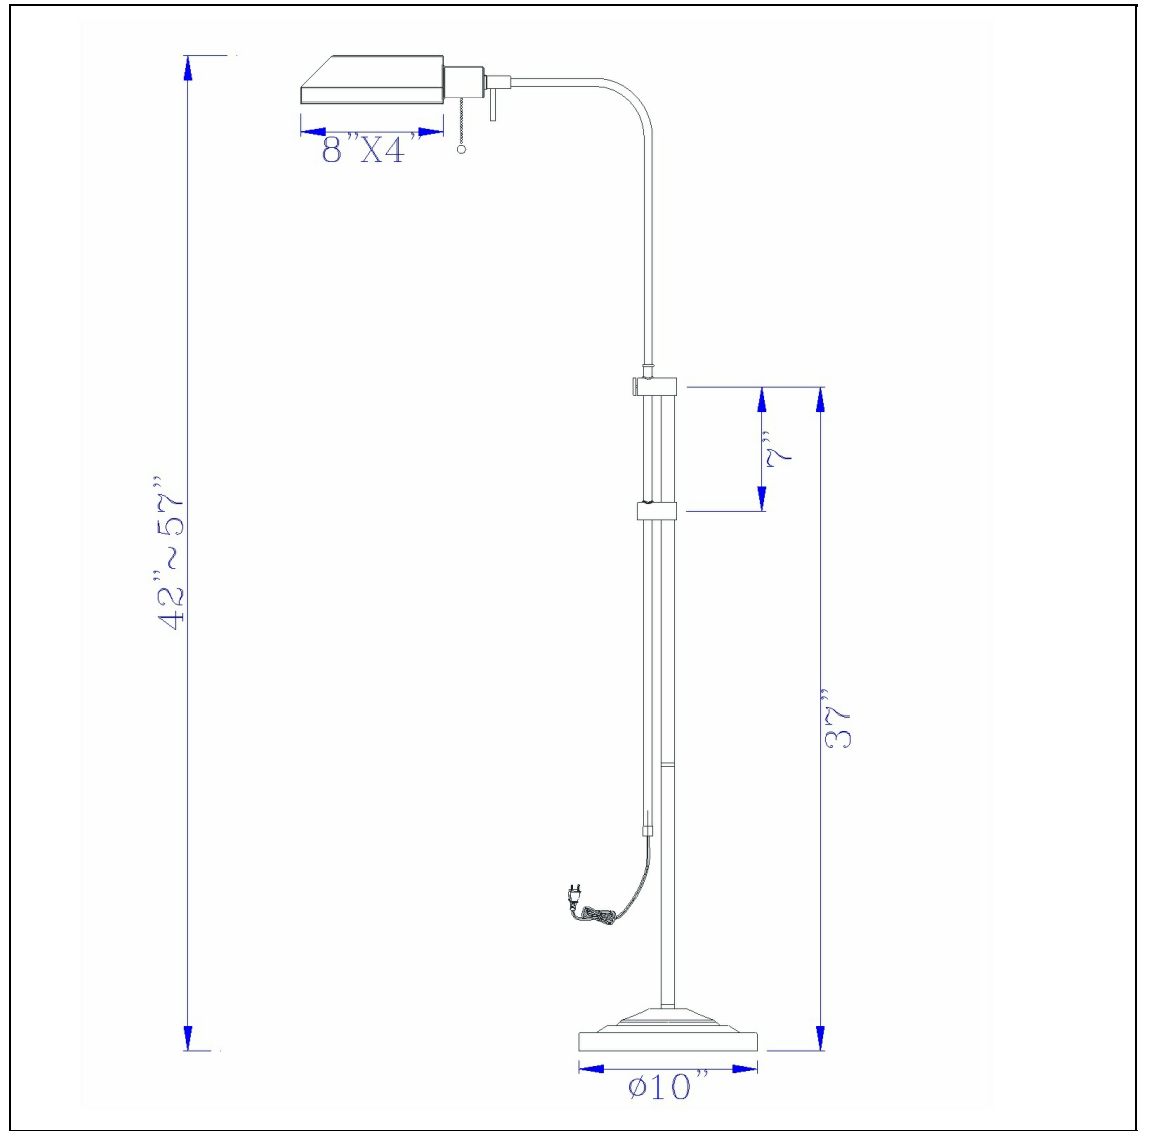

Product No. **BO-117FL-AB**

Description

100W Pharmacy Floor Lamp W/Adjust Pole
Durable metal construction
Adjustable height
Lowest height is 42", Tallest is 57.5"
Hood dim.: 8" (L), 3.75" (W), 2.75" (H)
Head turns 90 degrees in both directions
Pull chain mechanism
Pull chain mechanism
This elegant pharmacy floor lamp will make a great addition to any livingroom or office space. It fe

Technical Specifications

UPC	020193067284	Shade Top1	7.87
Wattage	100W	Shade Bottom1	3.87
CRI	N/A	Shade Side	3.00
Lumen	N/A	Carton 1 Dimensions	25.00 x 5.30 x 13.00
Switch Type	Pull Chain	Carton 2 Dimensions	0.00 x 0.00 x 13.00
Bulb Base	E26	Package Dimensions	L: 13.00 W: 5.30 H: 25.00
Number of Lights	1		
Color	Antique BRASS		
Base Color	Antique Brass		