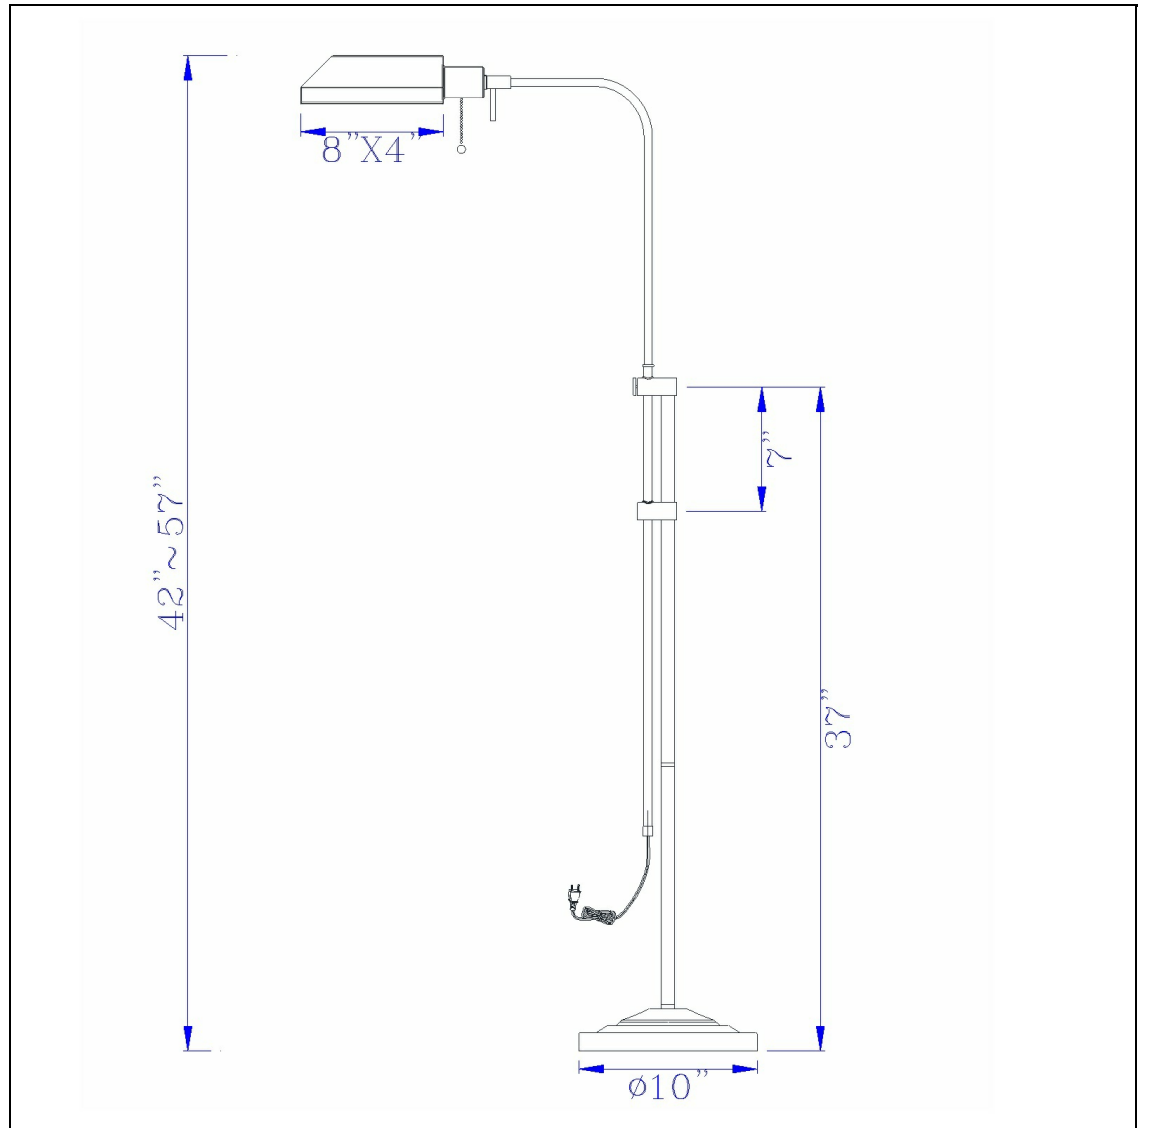

Product No. **BO-117FL-BS**

Description

100W Pharmacy Floor Lamp W/Adjust Pole
Durable metal construction
Adjustable height
Lowest height is 42", Tallest is 57.5"
Hood dim.: 8" (L), 3.75" (W), 2.75" (H)
Head turns 90 degrees in both directions
Pull chain mechanism (6 INCHES)
Pull chain mechanism (6 INCHES)
62" Height Metal Floor Lamp in Brushed Steel

Technical Specifications

UPC	020193067284
Wattage	100W
CRI	N/A
Lumen	N/A
Switch Type	Pull Chain
Bulb Base	E26
Number of Lights	1
Color	Brushed Steel
Base Color	Brushed Steel

Carton 1 Dimensions	25.00 x 5.30 x 13.00
Carton 2 Dimensions	0.00 x 0.00 x 13.00
Package Dimensions	L: 13.00 W: 5.30 H: 25.00