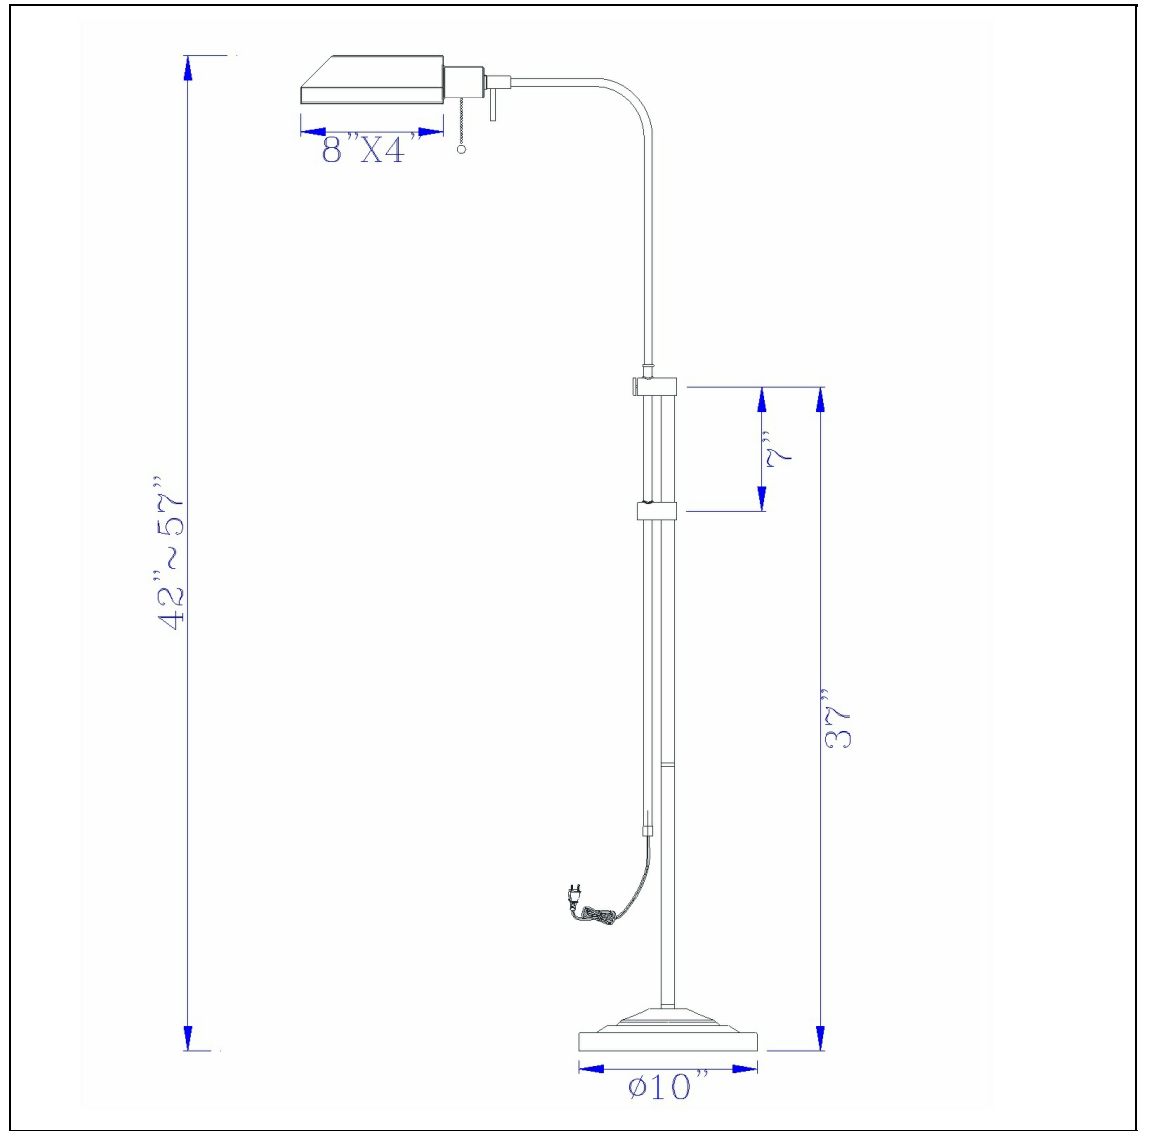

Product No. **BO-117FL-DB**

Description

100W Pharmacy Floor Lamp  
Durable metal construction  
Adjustable height  
Lowest height is 42", Tallest is 57.5"  
Hood dim.: 8" (L), 3.75" (W), 2.75" (H)  
Head turns 90 degrees in both directions  
Pull chain mechanism  
Pull chain mechanism  
62" Height Metal Floor Lamp in Dark Bronze

Technical Specifications

<b>UPC</b>	020193067284
<b>Wattage</b>	100W
<b>CRI</b>	N/A
<b>Lumen</b>	N/A
<b>Switch Type</b>	Pull Chain
<b>Bulb Base</b>	E26
<b>Number of Lights</b>	1
<b>Color</b>	Dark Bronze
<b>Base Color</b>	Dark Bronze

<b>Carton 1 Dimensions</b>	25.00 x 5.30 x 13.00
<b>Carton 2 Dimensions</b>	0.00 x 0.00 x 13.00
<b>Package Dimensions</b>	L: 13.00 W: 5.30 H: 25.00