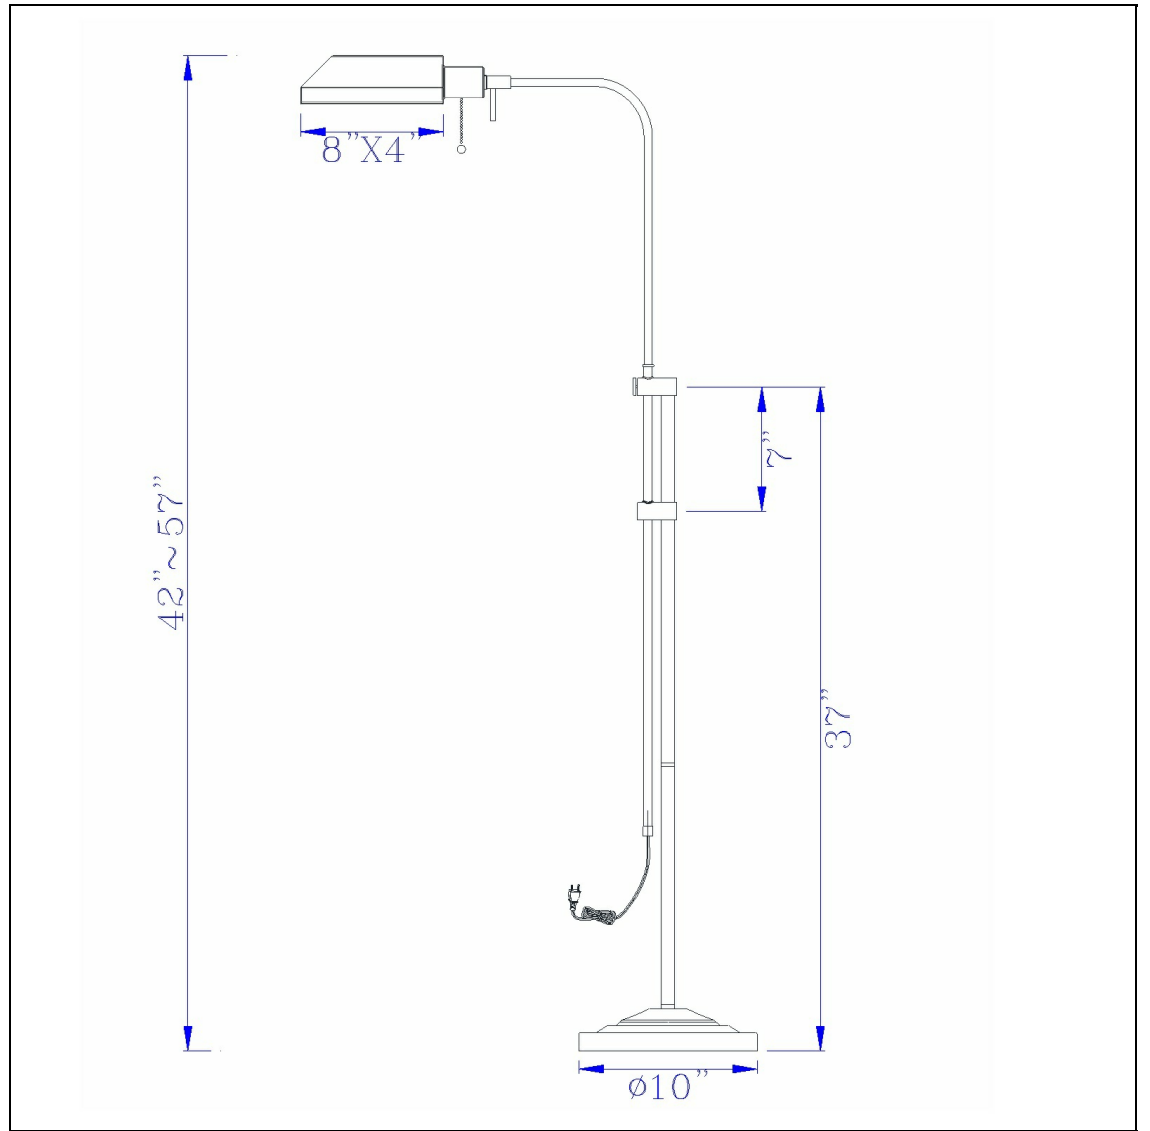

Product No. **BO-117FL-RU**

Description

100W Pharmacy Floor Lamp W/Adjust Pole
Durable metal construction
Adjustable height
Lowest height is 42", Tallest is 57.5"
Hood dim.: 8" (L), 3.75" (W), 2.75" (H)
Head turns 90 degrees in both directions
Pull chain mechanism
Pull chain mechanism
62" Height Metal Floor Lamp in Rust

Technical Specifications

UPC	020193067284
Wattage	100W
CRI	N/A
Lumen	N/A
Switch Type	Pull Chain
Bulb Base	E26
Number of Lights	1
Color	Rust
Base Color	Rust

Carton 1 Dimensions	25.00 x 5.30 x 13.00
Carton 2 Dimensions	0.00 x 0.00 x 13.00
Package Dimensions	L: 13.00 W: 5.30 H: 25.00