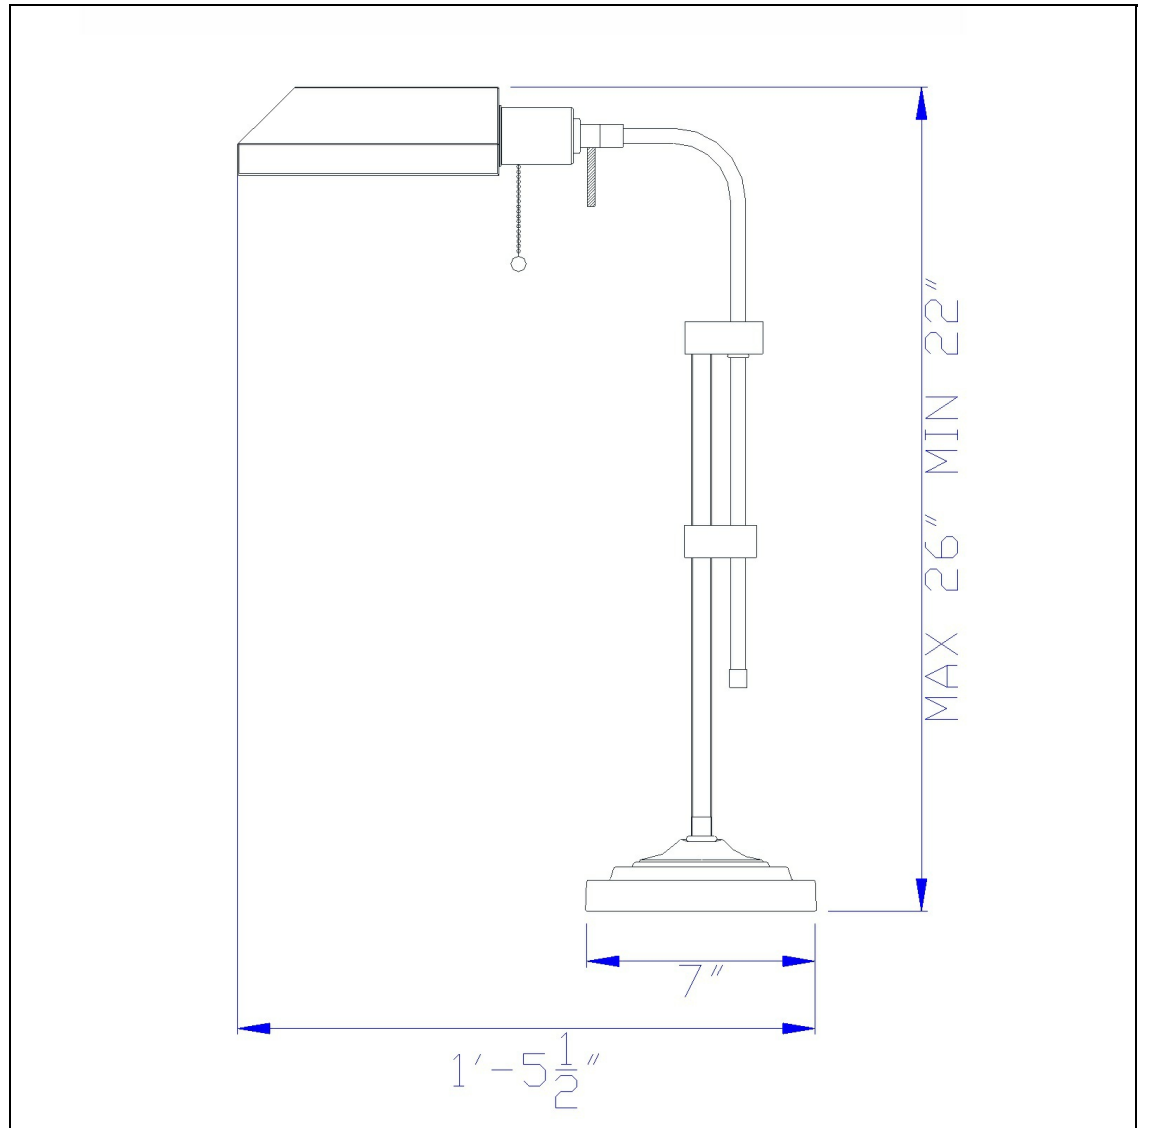

Product No. **BO-117TB-AB**

Description

60W Pharmacy Tb Lp W/Adjust .Pole  
Durable metal construction  
Adjustable height  
Lowest height is 22", Tallest is 26"  
Hood dim.: 8" (L), 4" (W), 2.34" (H)  
Head turns 90 degrees in both directions  
Pull chain mechanism  
Pull chain mechanism  
26" Height Metal Table Lamp in Antique Brass

Technical Specifications

|                         |                |
|-------------------------|----------------|
| <b>UPC</b>              | 020193067284   |
| <b>Wattage</b>          | 60W            |
| <b>CRI</b>              | N/A            |
| <b>Lumen</b>            | N/A            |
| <b>Switch Type</b>      | Pull Chain     |
| <b>Bulb Base</b>        | E26            |
| <b>Number of Lights</b> | 1              |
| <b>Color</b>            | Antique Bronze |
| <b>Base Color</b>       | Antique Brass  |

|                            |                           |
|----------------------------|---------------------------|
| <b>Carton 1 Dimensions</b> | 4.30 x 17.30 x 19.30      |
| <b>Carton 2 Dimensions</b> | 0.00 x 0.00 x 19.30       |
| <b>Package Dimensions</b>  | L: 19.30 W: 17.30 H: 4.30 |