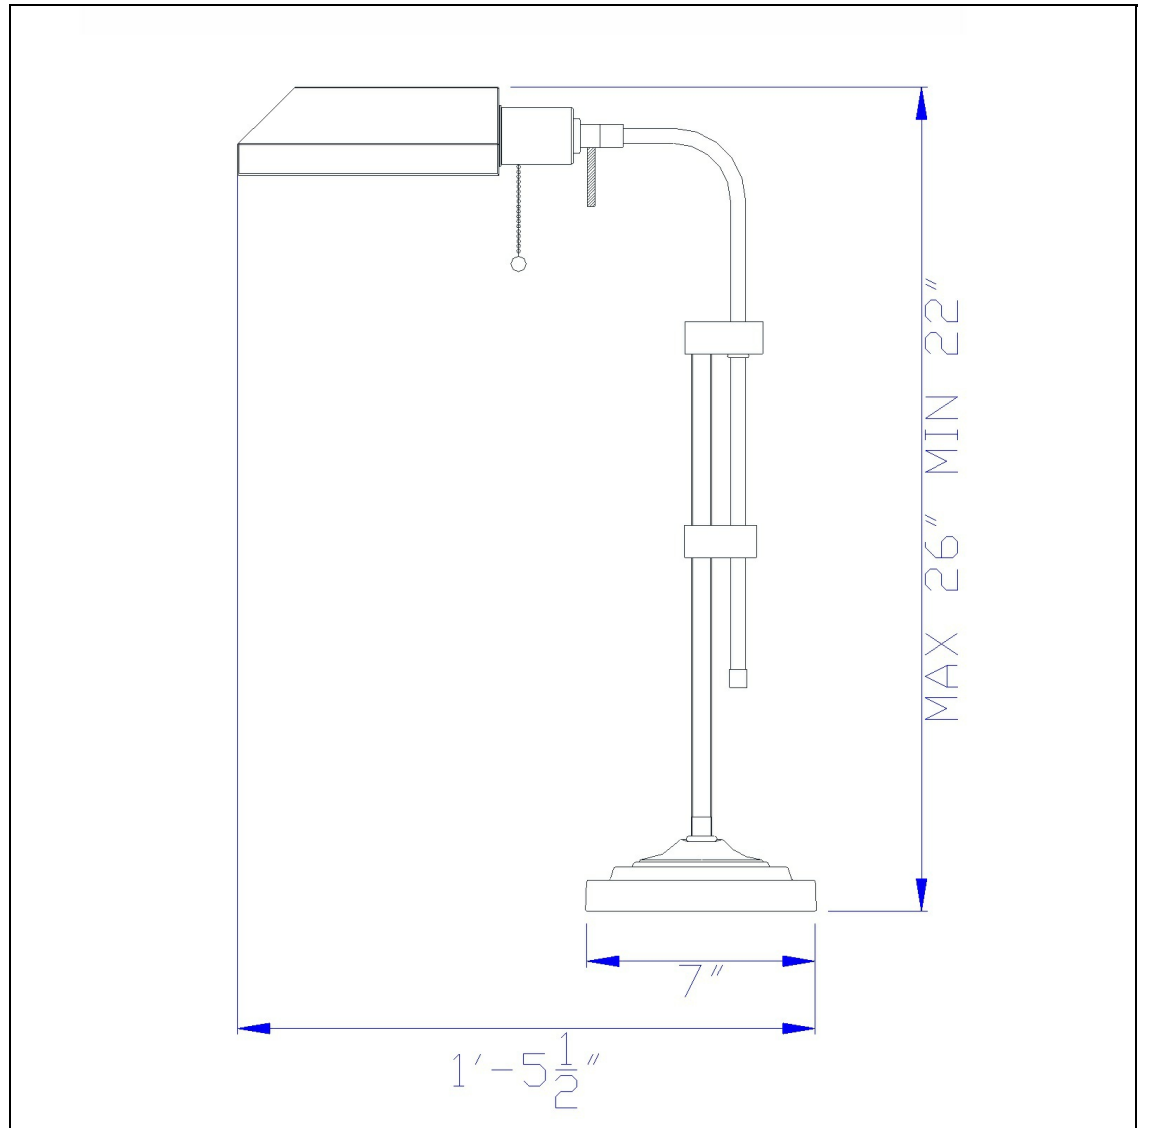

Product No. **BO-117TB-AB**

Description

60W Pharmacy Tb Lp W/Adjust .Pole  
Durable metal construction  
Adjustable height  
Lowest height is 22", Tallest is 26"  
Hood dim.: 8" (L), 4" (W), 2.34" (H)  
Head turns 90 degrees in both directions  
Pull chain mechanism  
Pull chain mechanism  
26" Height Metal Table Lamp in Antique Brass

Technical Specifications

<b>UPC</b>	020193067284
<b>Wattage</b>	60W
<b>CRI</b>	N/A
<b>Lumen</b>	N/A
<b>Switch Type</b>	Pull Chain
<b>Bulb Base</b>	E26
<b>Number of Lights</b>	1
<b>Color</b>	Antique Bronze
<b>Base Color</b>	Antique Brass

<b>Carton 1 Dimensions</b>	4.30 x 17.30 x 19.30
<b>Carton 2 Dimensions</b>	0.00 x 0.00 x 19.30
<b>Package Dimensions</b>	L: 19.30 W: 17.30 H: 4.30