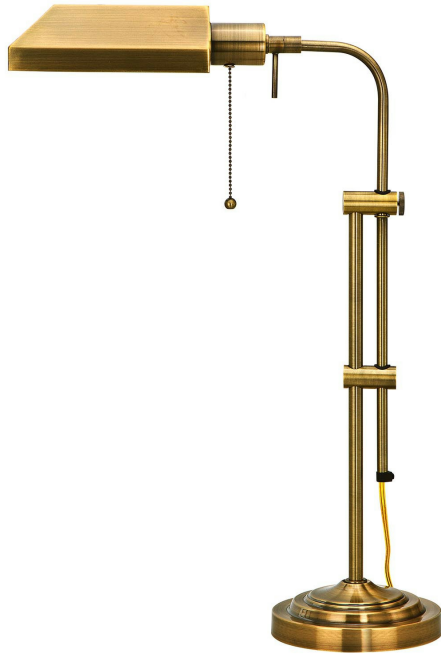

Product No. **BO-117TB-AB**

Description

60W Pharmacy Tb Lp W/Adjust .Pole  
Durable metal construction  
Adjustable height  
Lowest height is 22", Tallest is 26"  
Hood dim.: 8" (L), 4" (W), 2.34" (H)  
Head turns 90 degrees in both directions  
Pull chain mechanism  
Pull chain mechanism  
26" Height Metal Table Lamp in Antique Brass

Technical Specifications

|                         |                |
|-------------------------|----------------|
| <b>UPC</b>              | 020193067284   |
| <b>Wattage</b>          | 60W            |
| <b>CRI</b>              | N/A            |
| <b>Lumen</b>            | N/A            |
| <b>Switch Type</b>      | Pull Chain     |
| <b>Bulb Base</b>        | E26            |
| <b>Number of Lights</b> | 1              |
| <b>Color</b>            | Antique Bronze |
| <b>Base Color</b>       | Antique Brass  |