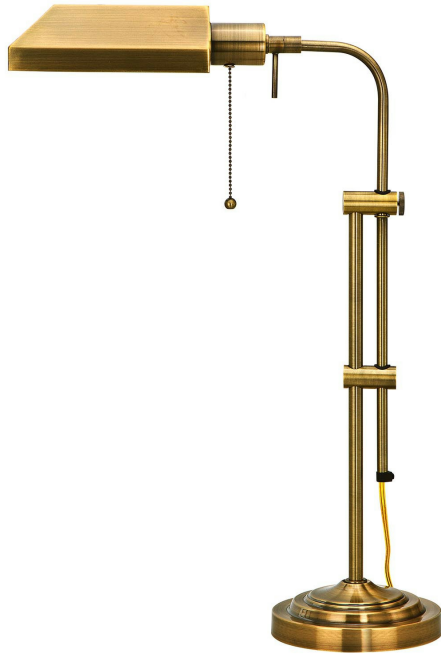

Product No. **BO-117TB-AB**

Description

60W Pharmacy Tb Lp W/Adjust .Pole  
Durable metal construction  
Adjustable height  
Lowest height is 22", Tallest is 26"  
Hood dim.: 8" (L), 4" (W), 2.34" (H)  
Head turns 90 degrees in both directions  
Pull chain mechanism  
Pull chain mechanism  
26" Height Metal Table Lamp in Antique Brass

Technical Specifications

<b>UPC</b>	020193067284
<b>Wattage</b>	60W
<b>CRI</b>	N/A
<b>Lumen</b>	N/A
<b>Switch Type</b>	Pull Chain
<b>Bulb Base</b>	E26
<b>Number of Lights</b>	1
<b>Color</b>	Antique Bronze
<b>Base Color</b>	Antique Brass