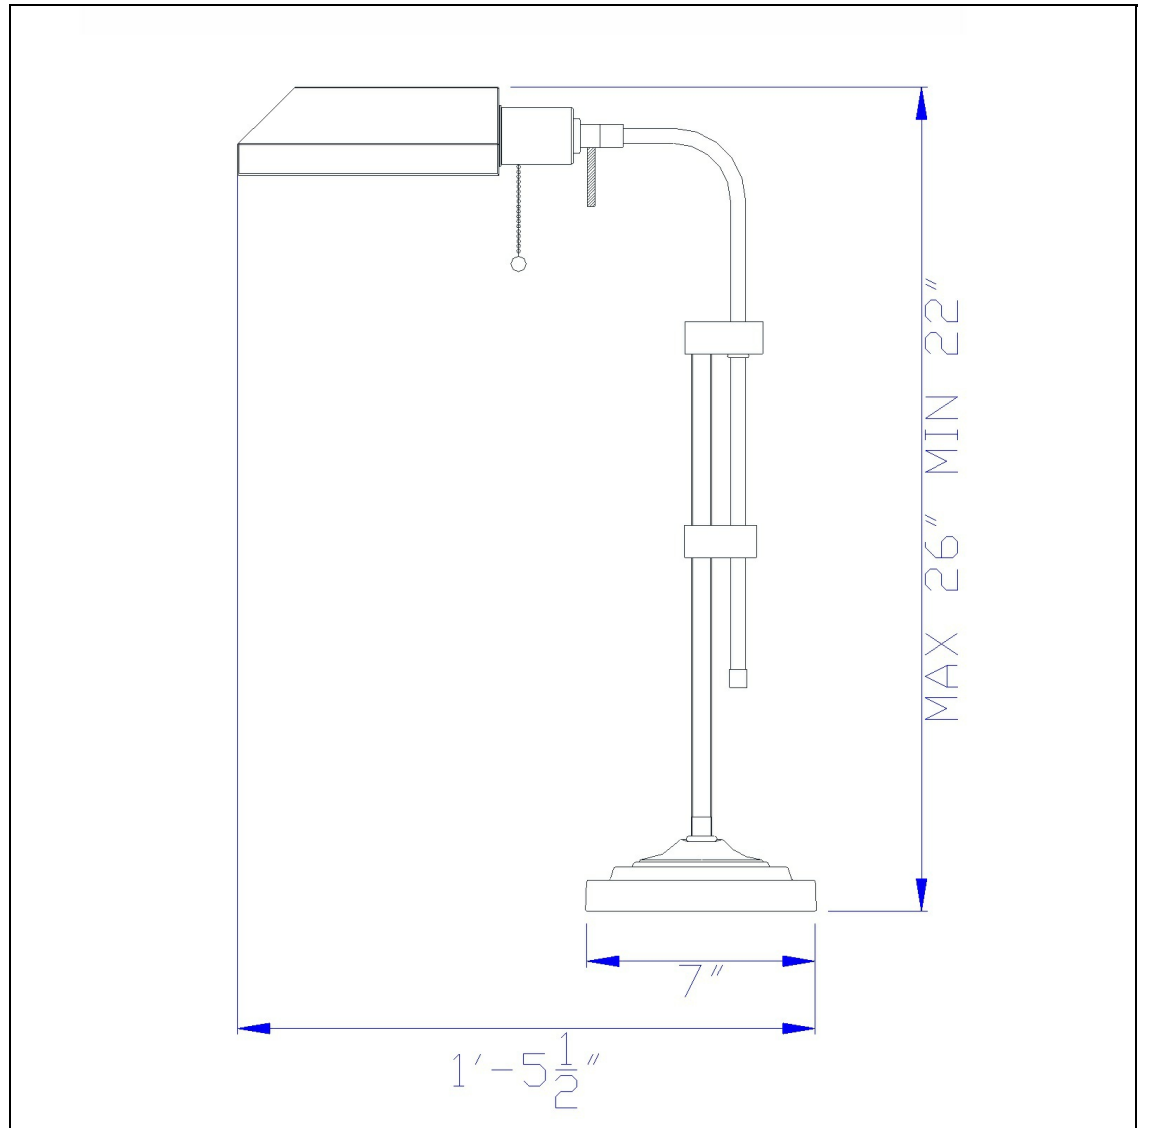

Product No. **BO-117TB-BS**

Description

60W Pharmacy Tb Lp W/Adjust .Pole  
Durable metal construction  
Adjustable height  
Lowest height is 22", Tallest is 26"  
Hood dim.: 8" (L), 4" (W), 2.34" (H)  
Head turns 90 degrees in both directions  
Pull chain mechanism  
Pull chain mechanism  
26" Height Metal Table Lamp in Brushed Steel

Technical Specifications

<b>UPC</b>	020193067284
<b>Wattage</b>	60W
<b>CRI</b>	N/A
<b>Lumen</b>	N/A
<b>Switch Type</b>	Pull Chain
<b>Bulb Base</b>	E26
<b>Number of Lights</b>	1
<b>Color</b>	Brushed Steel
<b>Base Color</b>	Brushed Steel

<b>Carton 1 Dimensions</b>	4.30 x 17.30 x 19.30
<b>Carton 2 Dimensions</b>	0.00 x 0.00 x 19.30
<b>Package Dimensions</b>	L: 19.30 W: 17.30 H: 4.30