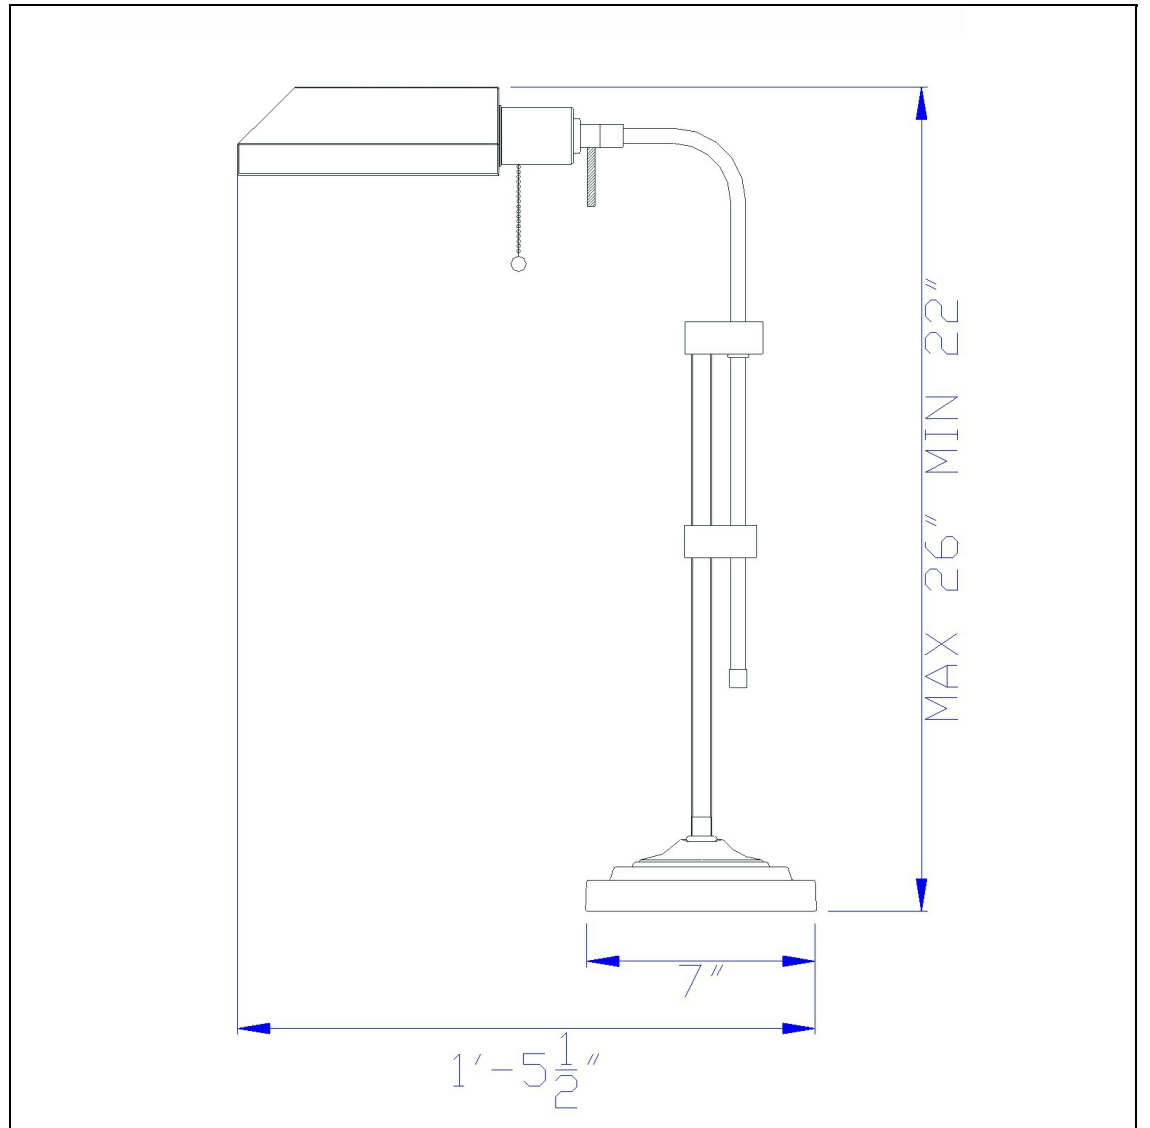

Product No. **BO-117TB-BS**

Description

60W Pharmacy Tb Lp W/Adjust .Pole  
Durable metal construction  
Adjustable height  
Lowest height is 22", Tallest is 26"  
Hood dim.: 8" (L), 4" (W), 2.34" (H)  
Head turns 90 degrees in both directions  
Pull chain mechanism  
Pull chain mechanism  
26" Height Metal Table Lamp in Brushed Steel

Technical Specifications

<b>UPC</b>	020193067284	<b>Carton 1 Dimensions</b>	4.30 x 17.30 x 19.30
<b>Wattage</b>	60W	<b>Carton 2 Dimensions</b>	0.00 x 0.00 x 19.30
<b>CRI</b>	N/A	<b>Package Dimensions</b>	L: 19.30 W: 17.30 H: 4.30
<b>Lumen</b>	N/A		
<b>Switch Type</b>	Pull Chain		
<b>Bulb Base</b>	E26		
<b>Number of Lights</b>	1		
<b>Color</b>	Brushed Steel		
<b>Base Color</b>	Brushed Steel		