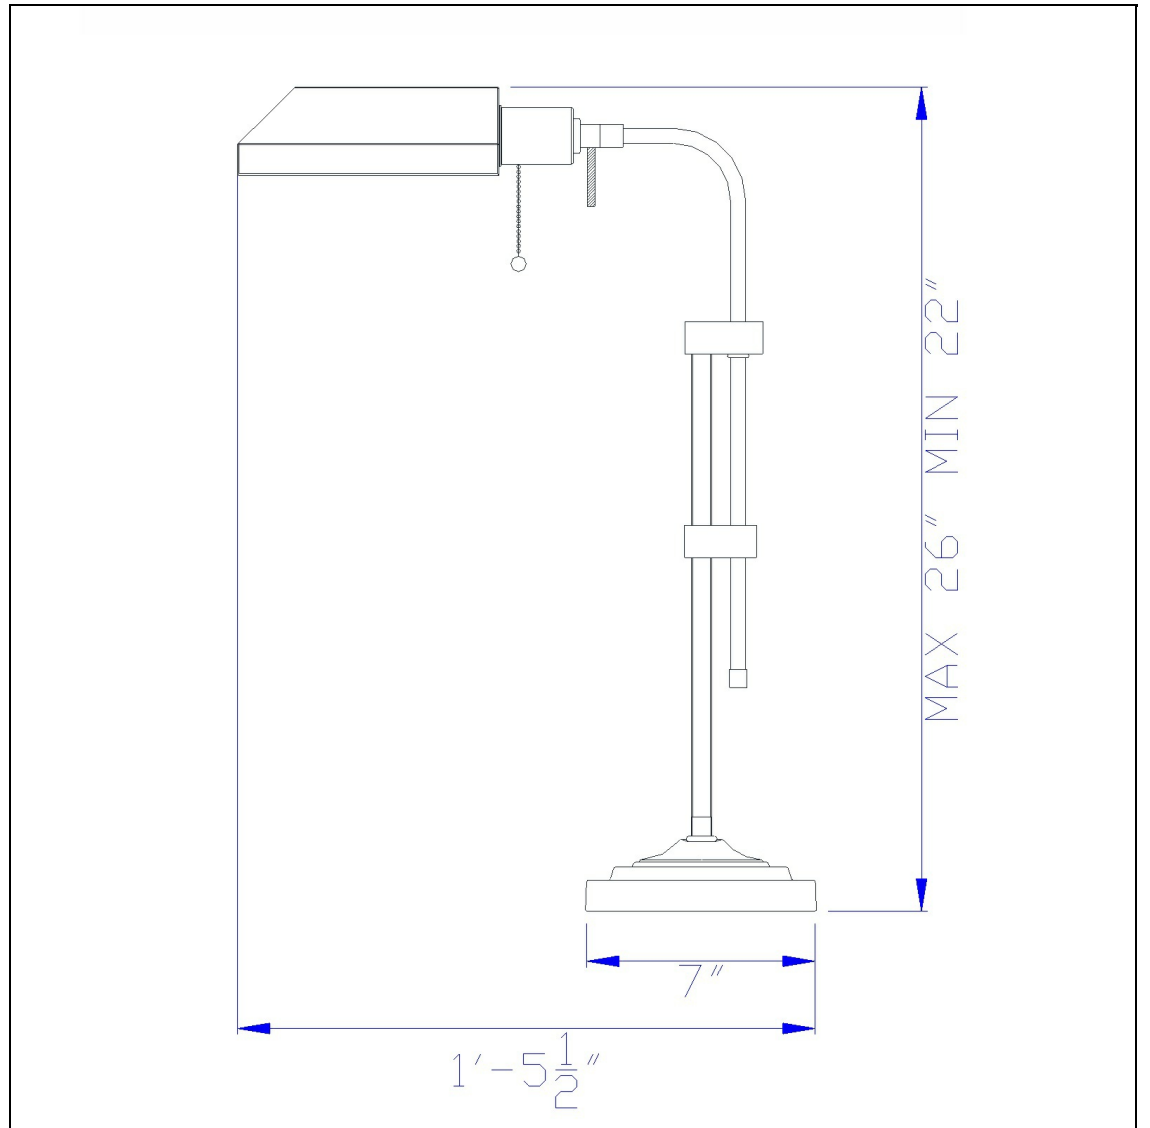

Product No. **BO-117TB-DB**

Description

60W Pharmacy Tb Lp W/Adjust .Pole  
Durable metal construction  
Adjustable height  
Lowest height is 22", Tallest is 26"  
Hood dim.: 8" (L), 4" (W), 2.34" (H)  
Head turns 90 degrees in both directions  
Pull chain mechanism  
Pull chain mechanism  
26" Height Metal Table Lamp in Dark Bronze

Technical Specifications

<b>UPC</b>	020193067284	<b>Carton 1 Dimensions</b>	4.30 x 17.30 x 19.30
<b>Wattage</b>	60W	<b>Carton 2 Dimensions</b>	0.00 x 0.00 x 19.30
<b>CRI</b>	N/A	<b>Package Dimensions</b>	L: 19.30 W: 17.30 H: 4.30
<b>Lumen</b>	N/A		
<b>Switch Type</b>	Pull Chain		
<b>Bulb Base</b>	E26		
<b>Number of Lights</b>	1		
<b>Color</b>	Dark Bronze		
<b>Base Color</b>	Dark Bronze		