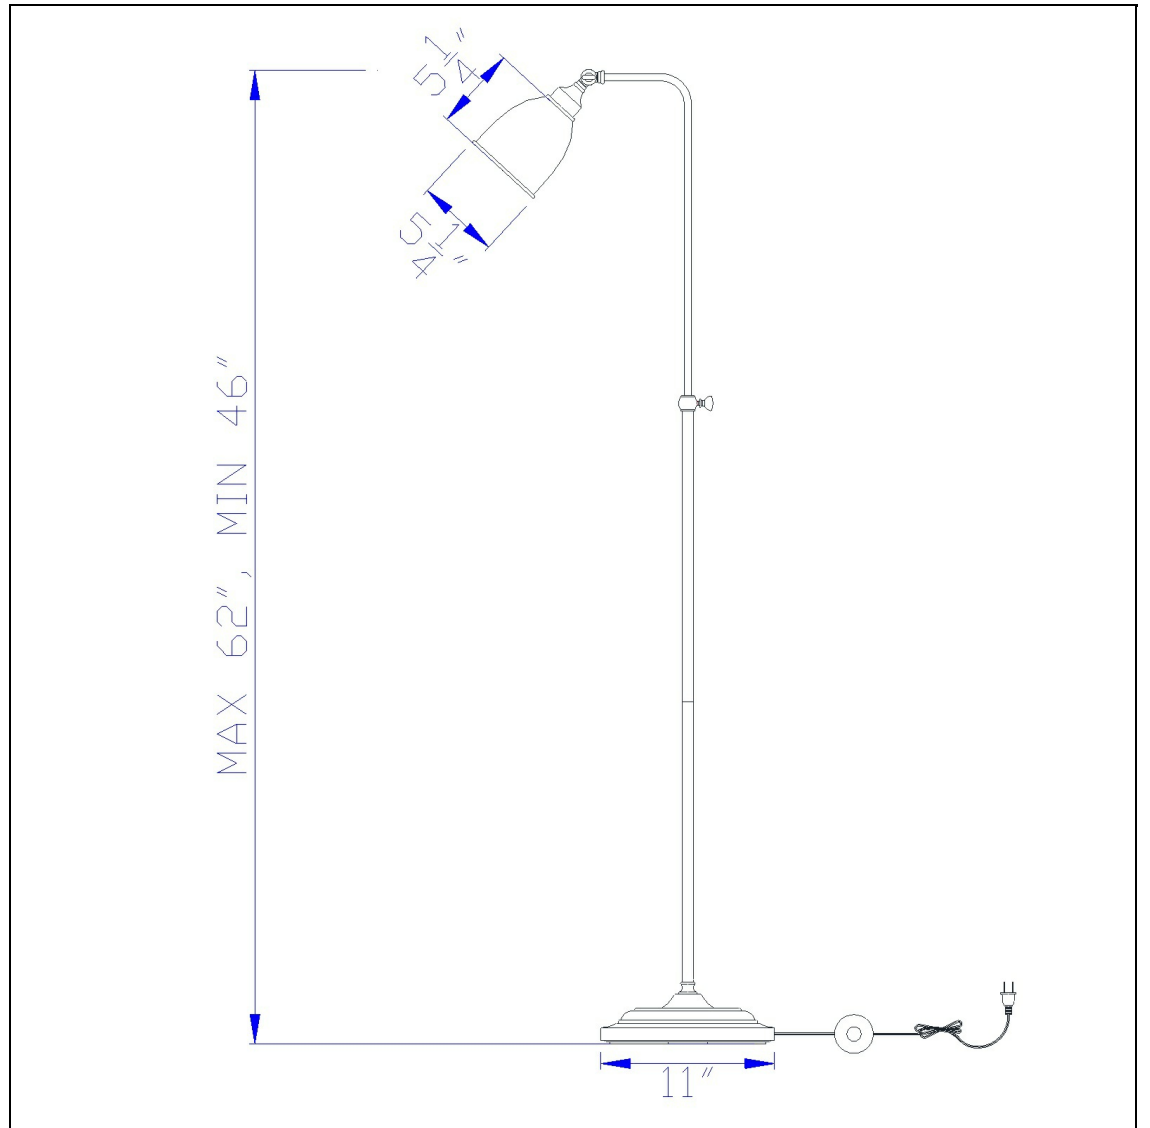

Product No. **BO-2032FL-BS**

Description

60W Pharmacy Fl Lp W/Adjust .Pole
Durable metal construction
Minimum adjustable height: 46", Max 62"
Metallic shade included
6 foot cord
On/off foot switch
On/off foot switch
62" Height Metal Floor Lamp in Brushed Steel

Technical Specifications

UPC	020193067284	Shade Top1	5.25
Wattage	60W	Carton 1 Dimensions	7.30 x 14.00 x 26.30
CRI	N/A	Carton 2 Dimensions	0.00 x 0.00 x 26.30
Lumen	N/A	Package Dimensions	L: 26.30 W: 14.00 H: 7.30
Switch Type	On/Off Foot Switch		
Bulb Base	E26		
Number of Lights	1		
Color	Brushed Steel		
Base Color	Brushed Steel		