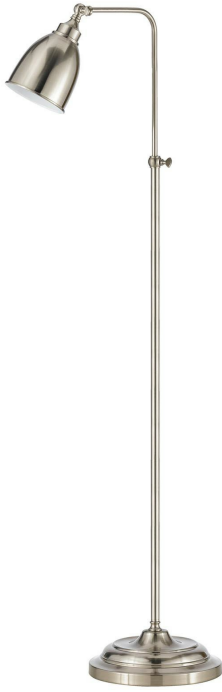

Product No. **BO-2032FL-BS**

Description

60W Pharmacy Fl Lp W/Adjust .Pole
Durable metal construction
Minimum adjustable height: 46", Max 62"
Metallic shade included
6 foot cord
On/off foot switch
On/off foot switch
62" Height Metal Floor Lamp in Brushed Steel

Technical Specifications

UPC	020193067284	Shade Top1	5.25
Wattage	60W	Carton 1 Dimensions	7.30 x 14.00 x 26.30
CRI	N/A	Carton 2 Dimensions	0.00 x 0.00 x 26.30
Lumen	N/A	Package Dimensions	L: 26.30 W: 14.00 H: 7.30
Switch Type	On/Off Foot Switch		
Bulb Base	E26		
Number of Lights	1		
Color	Brushed Steel		
Base Color	Brushed Steel		