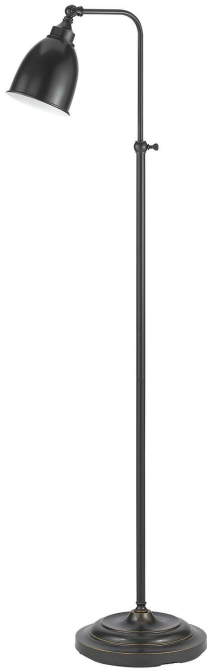

Product No. **BO-2032FL-DB**

Description

60W Pharmacy Fl Lp W/Adjust .Pole  
Durable metal construction  
Minimum adjustable height: 46", Max 62"  
Metallic shade included  
6 foot cord  
On/off foot switch  
On/off foot switch  
62" Height Metal Floor Lamp in Dark Bronze

Technical Specifications

|                         |                    |                            |                           |
|-------------------------|--------------------|----------------------------|---------------------------|
| <b>UPC</b>              | 020193067284       | <b>Shade Top1</b>          | 5.25                      |
| <b>Wattage</b>          | 60W                | <b>Carton 1 Dimensions</b> | 7.30 x 14.00 x 26.30      |
| <b>CRI</b>              | N/A                | <b>Carton 2 Dimensions</b> | 0.00 x 0.00 x 26.30       |
| <b>Lumen</b>            | N/A                | <b>Package Dimensions</b>  | L: 26.30 W: 14.00 H: 7.30 |
| <b>Switch Type</b>      | On/Off Foot Switch |                            |                           |
| <b>Bulb Base</b>        | E26                |                            |                           |
| <b>Number of Lights</b> | 1                  |                            |                           |
| <b>Color</b>            | Dark Bronze        |                            |                           |
| <b>Base Color</b>       | Dark Bronze        |                            |                           |