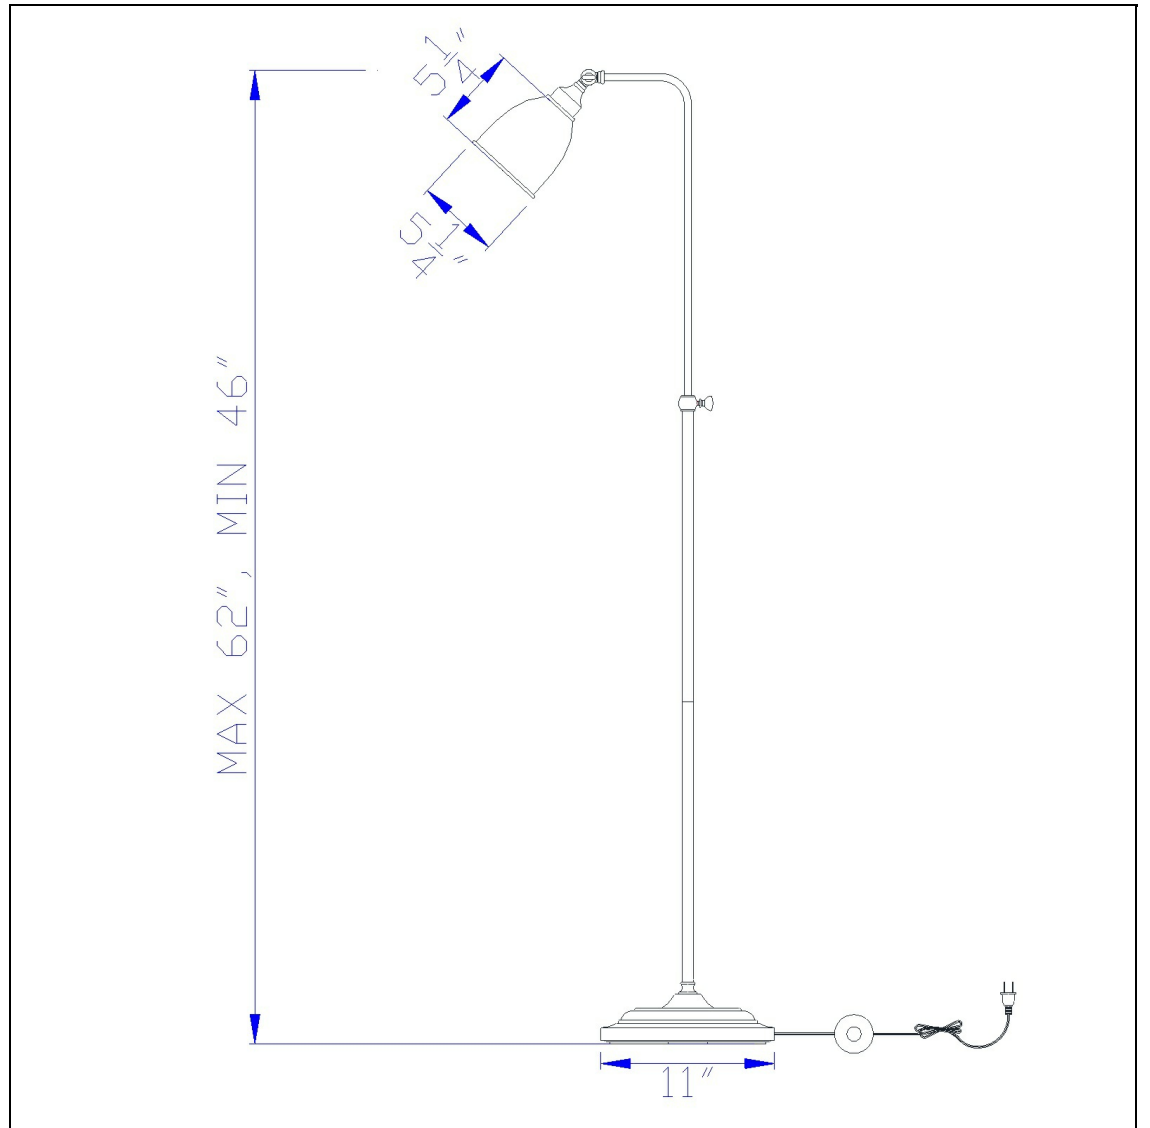

Product No. **BO-2032FL-DB**

Description

60W Pharmacy Fl Lp W/Adjust .Pole  
Durable metal construction  
Minimum adjustable height: 46", Max 62"  
Metallic shade included  
6 foot cord  
On/off foot switch  
On/off foot switch  
62" Height Metal Floor Lamp in Dark Bronze

Technical Specifications

|                         |                    |                            |                           |
|-------------------------|--------------------|----------------------------|---------------------------|
| <b>UPC</b>              | 020193067284       | <b>Shade Top1</b>          | 5.25                      |
| <b>Wattage</b>          | 60W                | <b>Carton 1 Dimensions</b> | 7.30 x 14.00 x 26.30      |
| <b>CRI</b>              | N/A                | <b>Carton 2 Dimensions</b> | 0.00 x 0.00 x 26.30       |
| <b>Lumen</b>            | N/A                | <b>Package Dimensions</b>  | L: 26.30 W: 14.00 H: 7.30 |
| <b>Switch Type</b>      | On/Off Foot Switch |                            |                           |
| <b>Bulb Base</b>        | E26                |                            |                           |
| <b>Number of Lights</b> | 1                  |                            |                           |
| <b>Color</b>            | Dark Bronze        |                            |                           |
| <b>Base Color</b>       | Dark Bronze        |                            |                           |