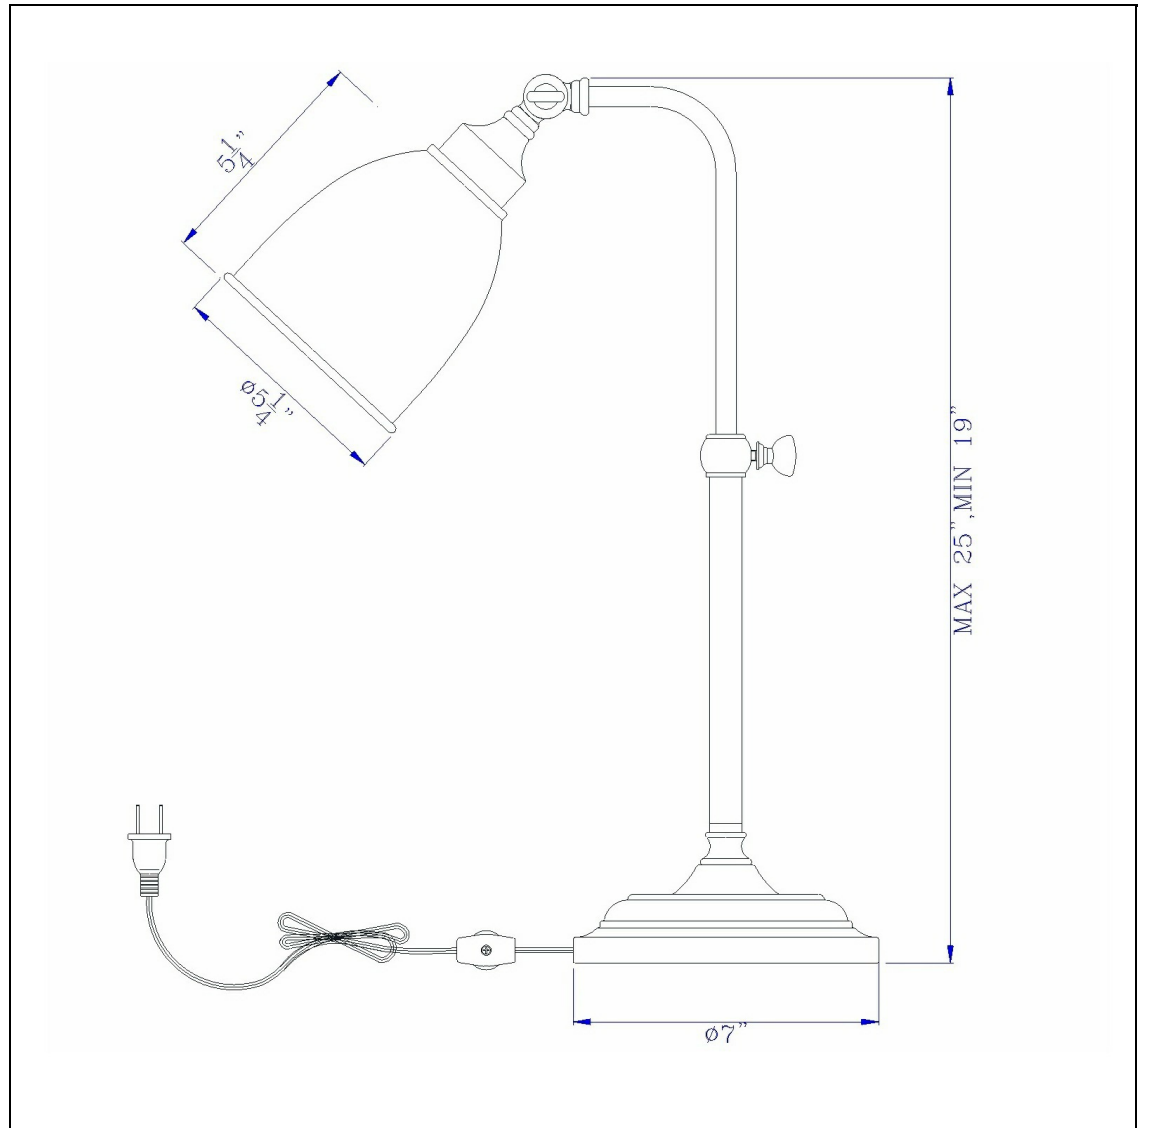

Product No. **BO-2032TB-BS**

Description

60W Pharmacy Tb Lp W/Adjust .Pole  
Durable metal construction  
Minimum adjustable height: 9.5", Max 25"  
Metallic shade included  
6 foot cord  
Inline cord switch  
25" Height Metal Table Lamp in Brushed Steel

Technical Specifications

<b>UPC</b>	020193067284	<b>Shade Top1</b>	5.25
<b>Wattage</b>	60W	<b>Carton 1 Dimensions</b>	14.30 x 10.80 x 19.80
<b>CRI</b>	N/A	<b>Carton 2 Dimensions</b>	0.00 x 0.00 x 19.80
<b>Lumen</b>	N/A	<b>Package Dimensions</b>	L: 19.80 W: 10.80 H: 14.30
<b>Switch Type</b>	On/Off Inline		
<b>Bulb Base</b>	E26		
<b>Number of Lights</b>	1		
<b>Color</b>	Brushed Steel		
<b>Base Color</b>	Brushed Steel		