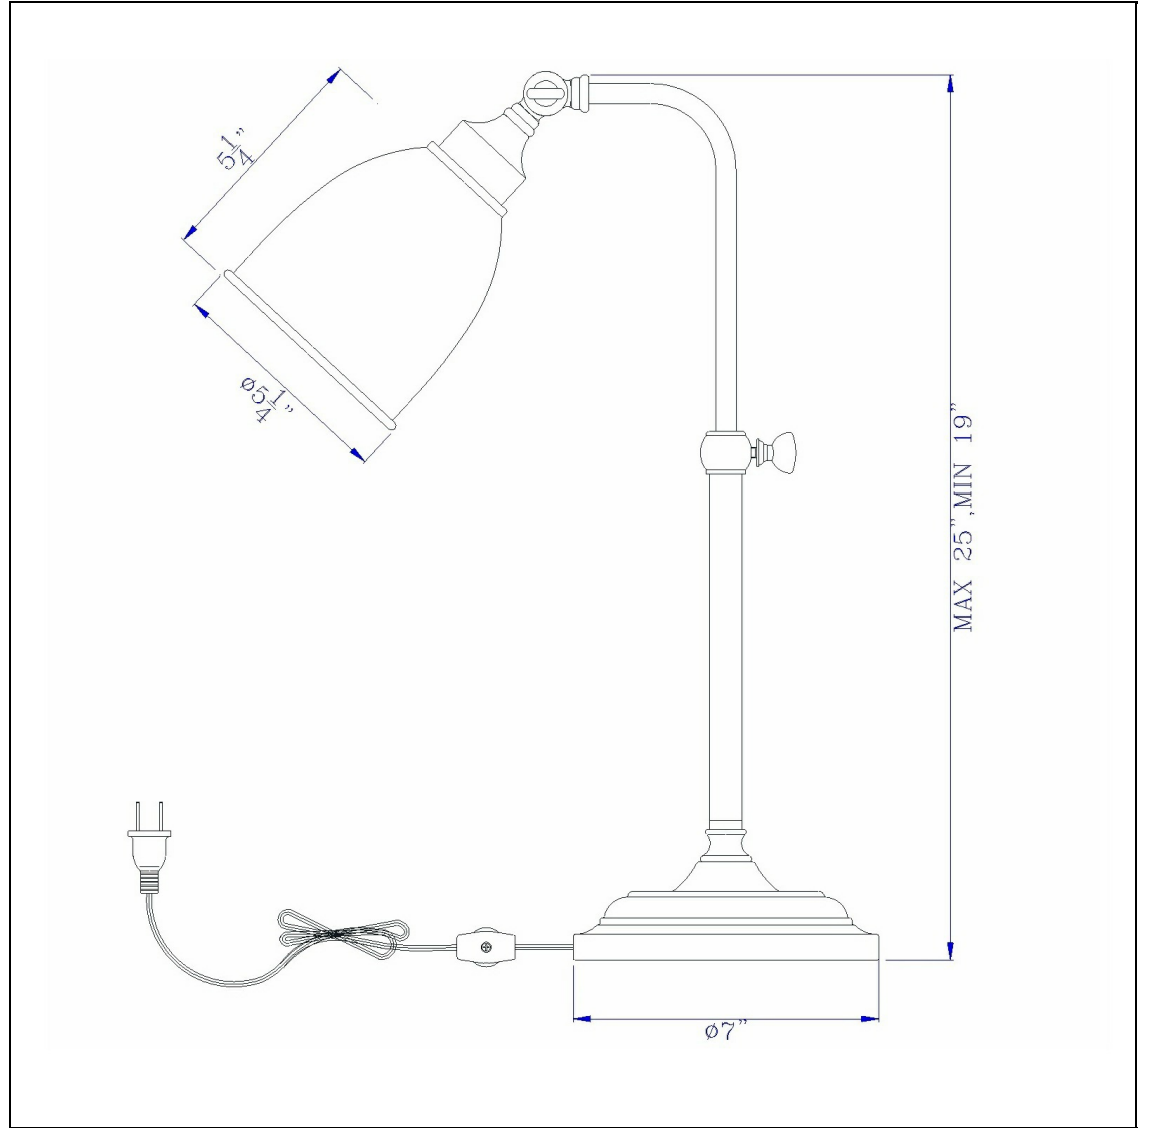

Product No. **BO-2032TB-DB**

Description

60W Pharmacy Tb Lp W/Adjust. Pole  
Durable metal construction  
Minimum adjustable height: 9.5", Max 25"  
Metallic shade included  
6 foot cord  
Inline cord switch  
25" Height Metal Table Lamp in Dark Bronze

Technical Specifications

<b>UPC</b>	020193067284	<b>Shade Top1</b>	5.25
<b>Wattage</b>	60W	<b>Carton 1 Dimensions</b>	14.30 x 10.80 x 19.80
<b>CRI</b>	N/A	<b>Carton 2 Dimensions</b>	0.00 x 0.00 x 19.80
<b>Lumen</b>	N/A	<b>Package Dimensions</b>	L: 19.80 W: 10.80 H: 14.30
<b>Switch Type</b>	On/Off Inline		
<b>Bulb Base</b>	E26		
<b>Number of Lights</b>	1		
<b>Color</b>	Dark Bronze		
<b>Base Color</b>	Dark Bronze		