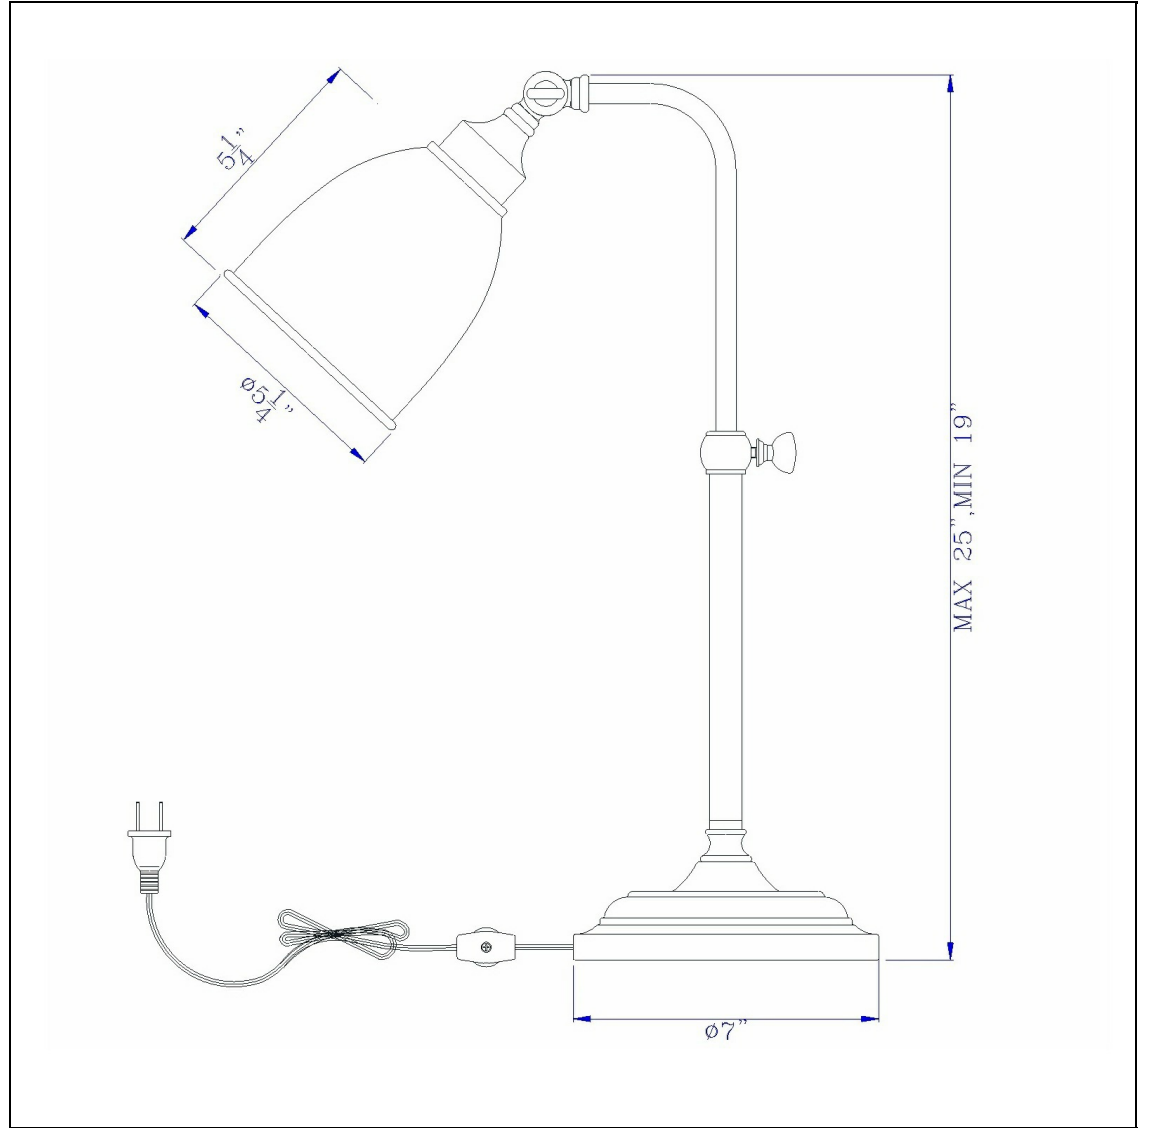

Product No. **BO-2032TB-DB**

Description

60W Pharmacy Tb Lp W/Adjust. Pole
Durable metal construction
Minimum adjustable height: 9.5", Max 25"
Metallic shade included
6 foot cord
Inline cord switch
25" Height Metal Table Lamp in Dark Bronze

Technical Specifications

UPC	020193067284	Shade Top1	5.25
Wattage	60W	Carton 1 Dimensions	14.30 x 10.80 x 19.80
CRI	N/A	Carton 2 Dimensions	0.00 x 0.00 x 19.80
Lumen	N/A	Package Dimensions	L: 19.80 W: 10.80 H: 14.30
Switch Type	On/Off Inline		
Bulb Base	E26		
Number of Lights	1		
Color	Dark Bronze		
Base Color	Dark Bronze		