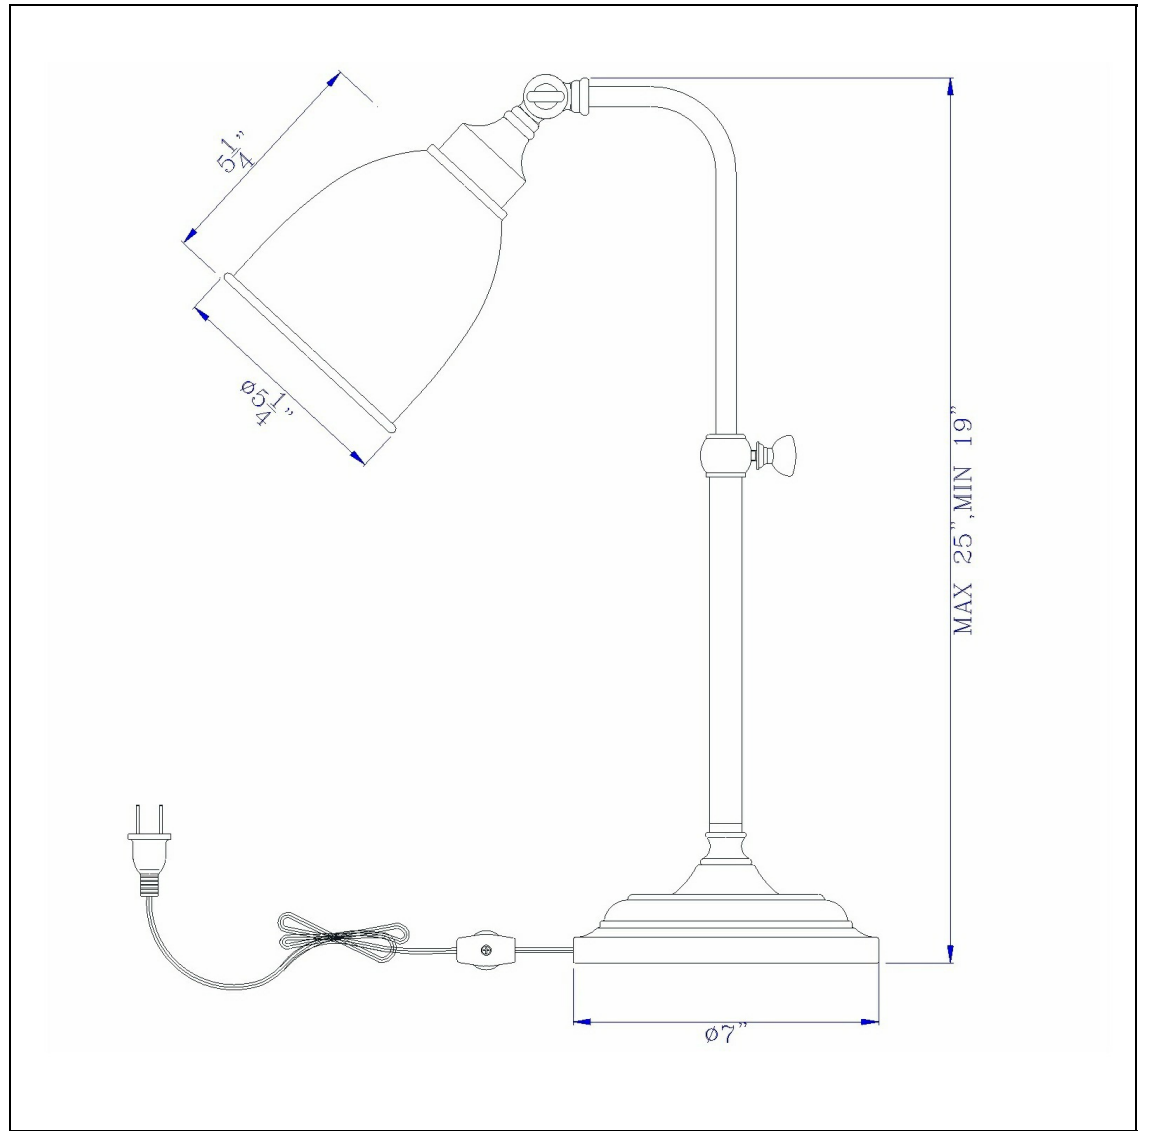

Product No. **BO-2032TB-RU**

Description

60W Pharmacy Tb Lp W/Adjust. Pole
Durable metal construction
Minimum adjustable height: 9.5", Max 25"
Metallic shade included
6 foot cord
Inline cord switch
25" Height Metal Table Lamp in Rust

Technical Specifications

UPC	020193067284	Shade Top1	5.25
Wattage	60W	Carton 1 Dimensions	14.30 x 10.80 x 19.80
CRI	N/A	Carton 2 Dimensions	0.00 x 0.00 x 19.80
Lumen	N/A	Package Dimensions	L: 19.80 W: 10.80 H: 14.30
Switch Type	On/Off Inline		
Bulb Base	E26		
Number of Lights	1		
Color	Rust		
Base Color	Rust		