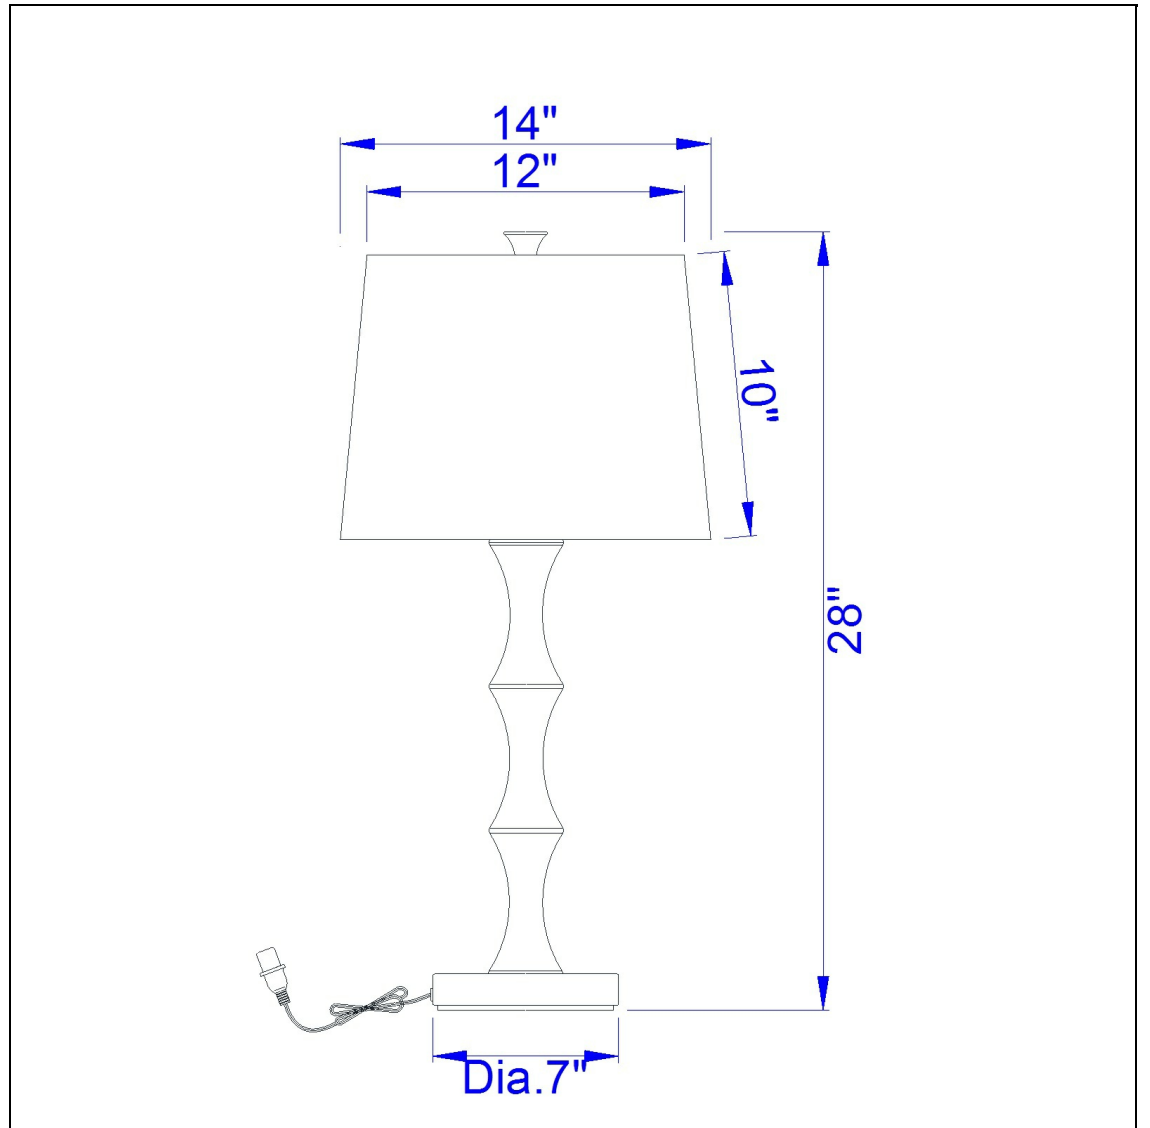

Product No. **BO-2039TB**

Description

150W 3Way Resin Bamboo Table Lamp
Durable resin construction
Includes oatmeal tone hardback shade
Spider type shade
6 foot cord
6 foot cord
28" Height Resin Table Lamp in Bamboo Finish

Technical Specifications

UPC	020193067284	Shade Top1	12.00
Wattage	150W	Shade Bottom1	14.00
Switch Type	3-Way	Shade Side	10.00
Bulb Base	E26	Carton 1 Dimensions	23.30 x 9.50 x 9.50
Number of Lights	1	Carton 2 Dimensions	0.00 x 0.00 x 9.50
Color	Oatmeal	Carton 3 Dimensions	16.00 x 16.00 x 11.00
Base Color	Wood	Package Dimensions	L: 9.50 W: 9.50 H: 23.30