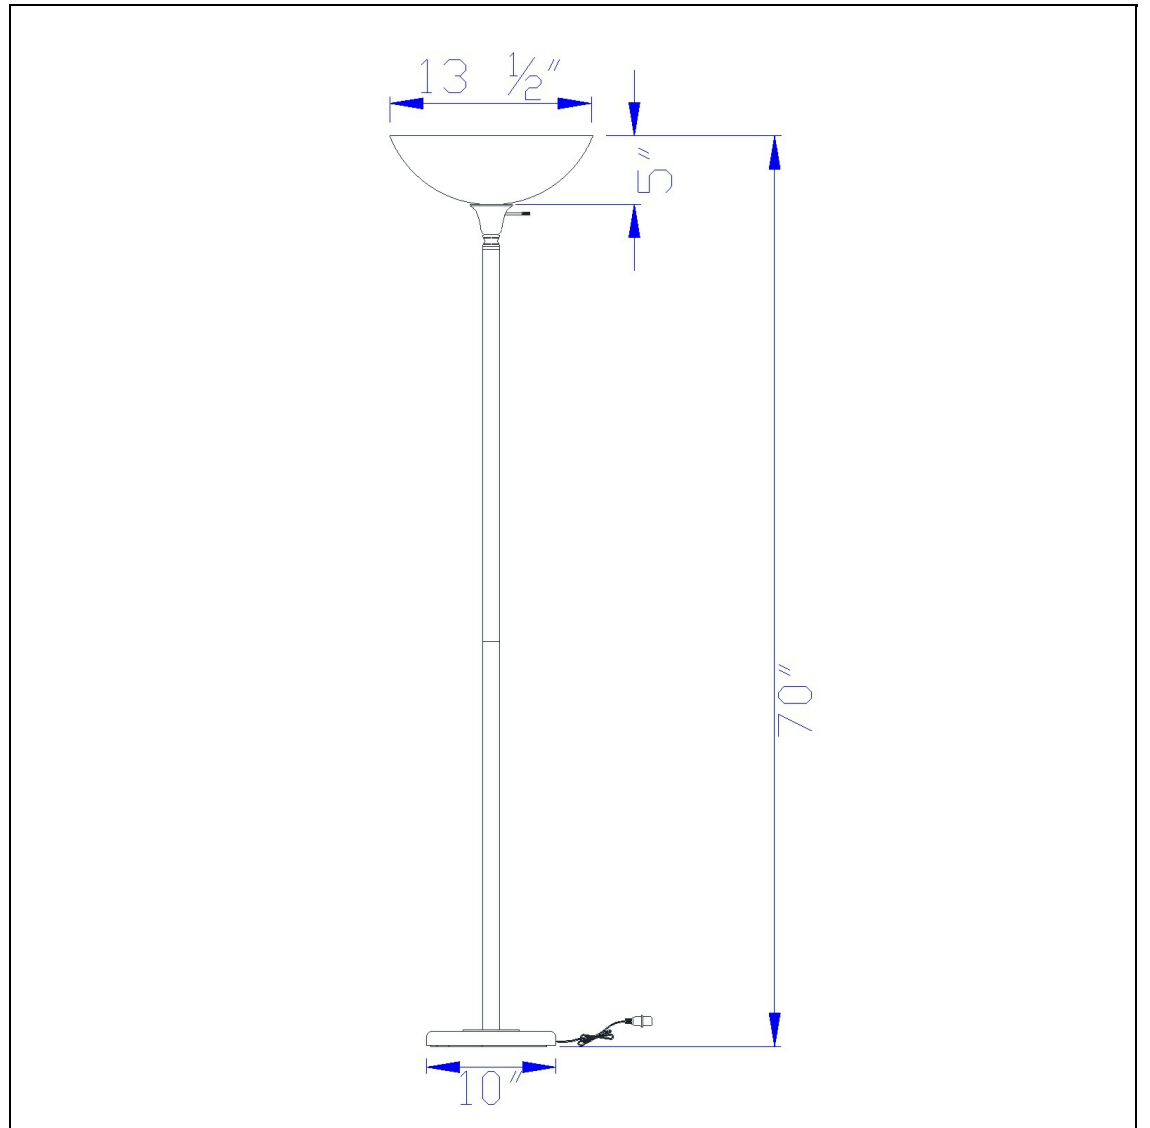

Product No. **BO-2055**

Description

150W 3 Way Metal Tr Lamp W/Glass Sh
Durable metal construction
On off switch on lamp neck
White frosted glass shades included
Three way mechanism for optimal control of light
6 Foot cord
Ships in one carton
Ships in one carton
70" Height Metal Torchiere in Brushed Steel

Technical Specifications

UPC	020193067284	Shade Top1	13.50
Wattage	150W	Shade Side	5.00
CRI	N/A	Carton 1 Dimensions	18.80 x 9.50 x 18.50
Lumen	N/A	Carton 2 Dimensions	0.00 x 0.00 x 18.50
Switch Type	3-Way	Package Dimensions	L: 18.50 W: 9.50 H: 18.80
Bulb Base	E26		
Number of Lights	1		
Color	Brushed Steel		
Base Color	Brushed Steel		