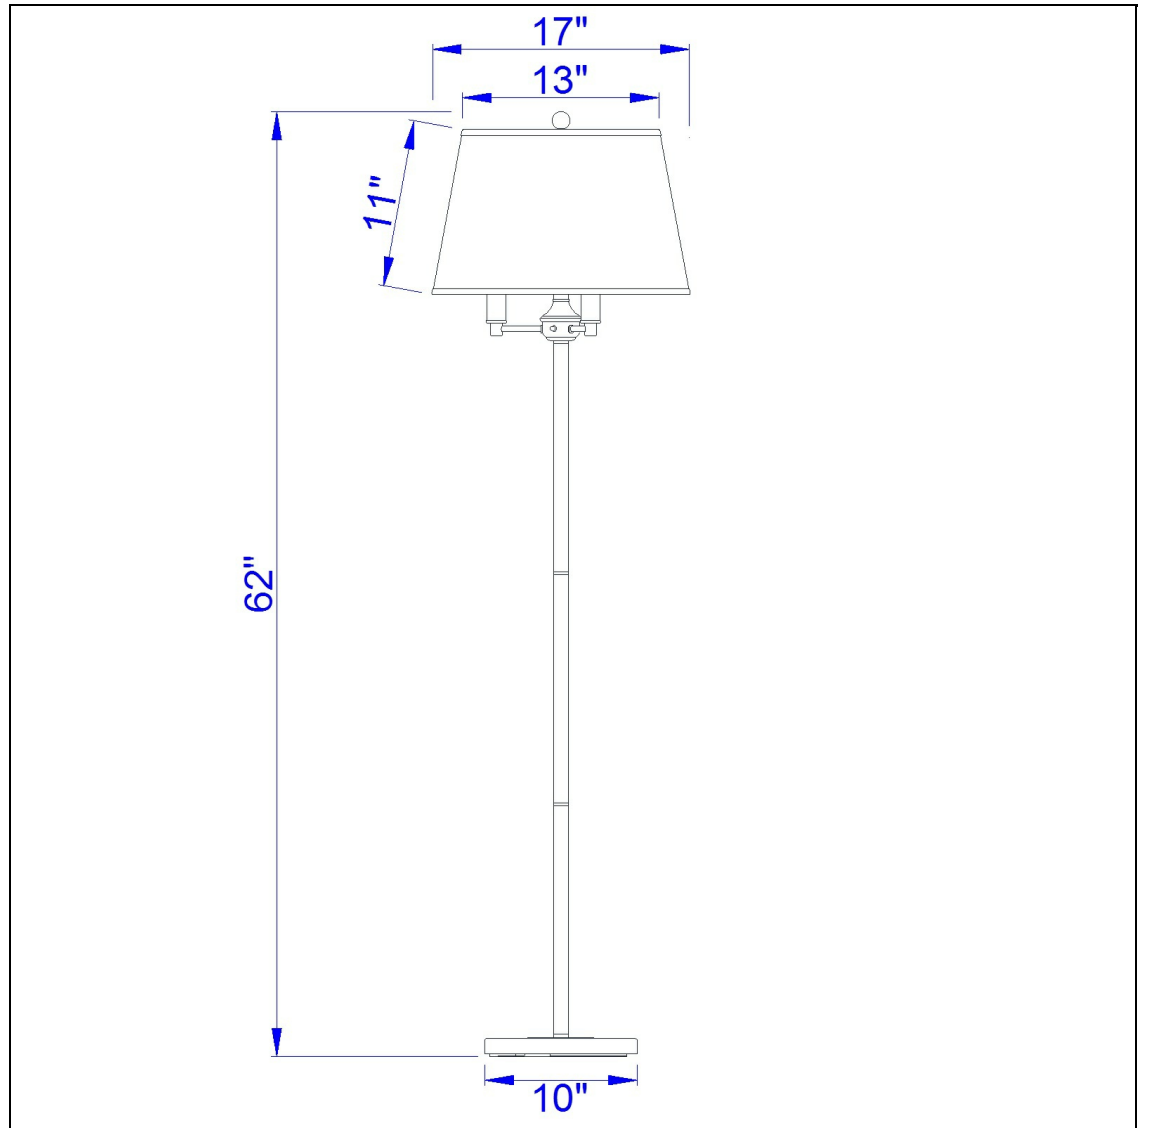

Product No. **BO-2077-6WY-BS**

Description

150W 6Wy Andros Metal Floor Lamp  
Durable metal construction  
6 way mechanism for optimal control of light  
White hardback shade included  
Spider type shade  
6 Foot cord  
6 Foot cord  
62" Height Metal Floor Lamp in Brushed Steel

Technical Specifications

<b>UPC</b>	020193067284	<b>Shade Top1</b>	13.00
<b>Wattage</b>	150W	<b>Shade Bottom1</b>	17.00
<b>CRI</b>	N/A	<b>Shade Side</b>	11.00
<b>Lumen</b>	N/A	<b>Carton 1 Dimensions</b>	18.80 x 10.50 x 13.00
<b>Switch Type</b>	6Way	<b>Carton 2 Dimensions</b>	11.00 x 18.00 x 13.00
<b>Bulb Base</b>	E26	<b>Carton 3 Dimensions</b>	20.00 x 20.00 x 10.00
<b>Number of Lights</b>	4	<b>Package Dimensions</b>	L: 13.00 W: 10.50 H: 18.80
<b>Color</b>	Brushed Steel		
<b>Base Color</b>	Argent		