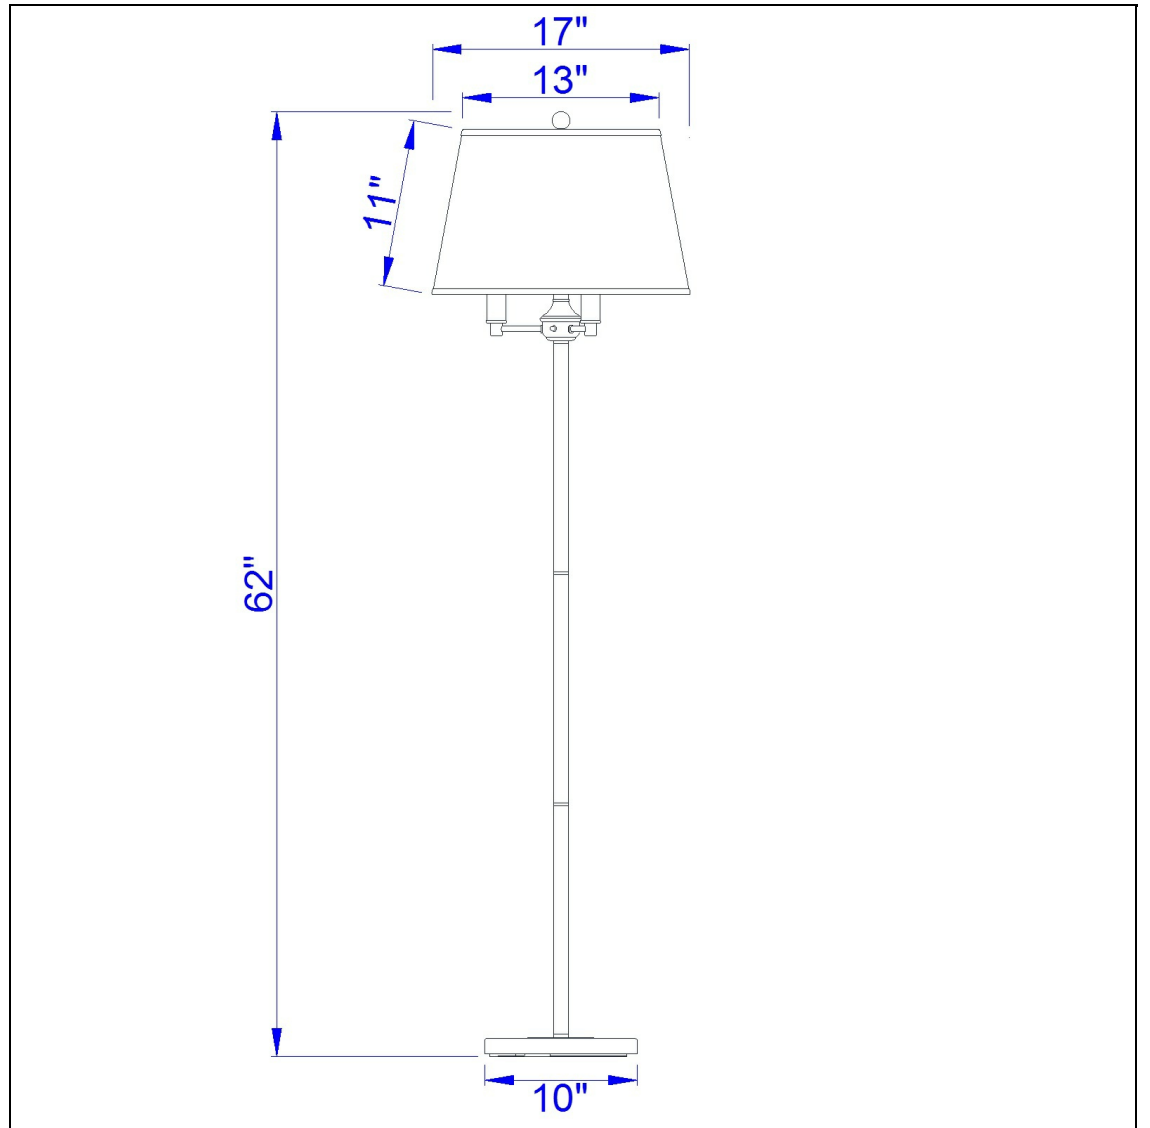

Product No. **BO-2077-6WY-DB**

Description

150W 3Way,40Wx3,Andros Floor Lamp  
Durable metal construction  
6 way mechanism for optimal control of light  
Tan hardback shade included  
Spider type shade  
6 Foot cord  
6 Foot cord  
62" Height Metal Floor Lamp in Dark Bronze

Technical Specifications

|                         |              |                            |                            |
|-------------------------|--------------|----------------------------|----------------------------|
| <b>UPC</b>              | 020193067284 | <b>Shade Top1</b>          | 13.00                      |
| <b>Wattage</b>          | 150W         | <b>Shade Bottom1</b>       | 17.00                      |
| <b>CRI</b>              | N/A          | <b>Shade Side</b>          | 11.00                      |
| <b>Lumen</b>            | N/A          | <b>Carton 1 Dimensions</b> | 18.80 x 10.50 x 13.00      |
| <b>Switch Type</b>      | 6Way         | <b>Carton 2 Dimensions</b> | 11.00 x 18.00 x 13.00      |
| <b>Bulb Base</b>        | E26          | <b>Carton 3 Dimensions</b> | 20.00 x 20.00 x 10.00      |
| <b>Number of Lights</b> | 4            | <b>Package Dimensions</b>  | L: 13.00 W: 10.50 H: 18.80 |
| <b>Color</b>            | Dark Bronze  |                            |                            |
| <b>Base Color</b>       | Dark Bronze  |                            |                            |