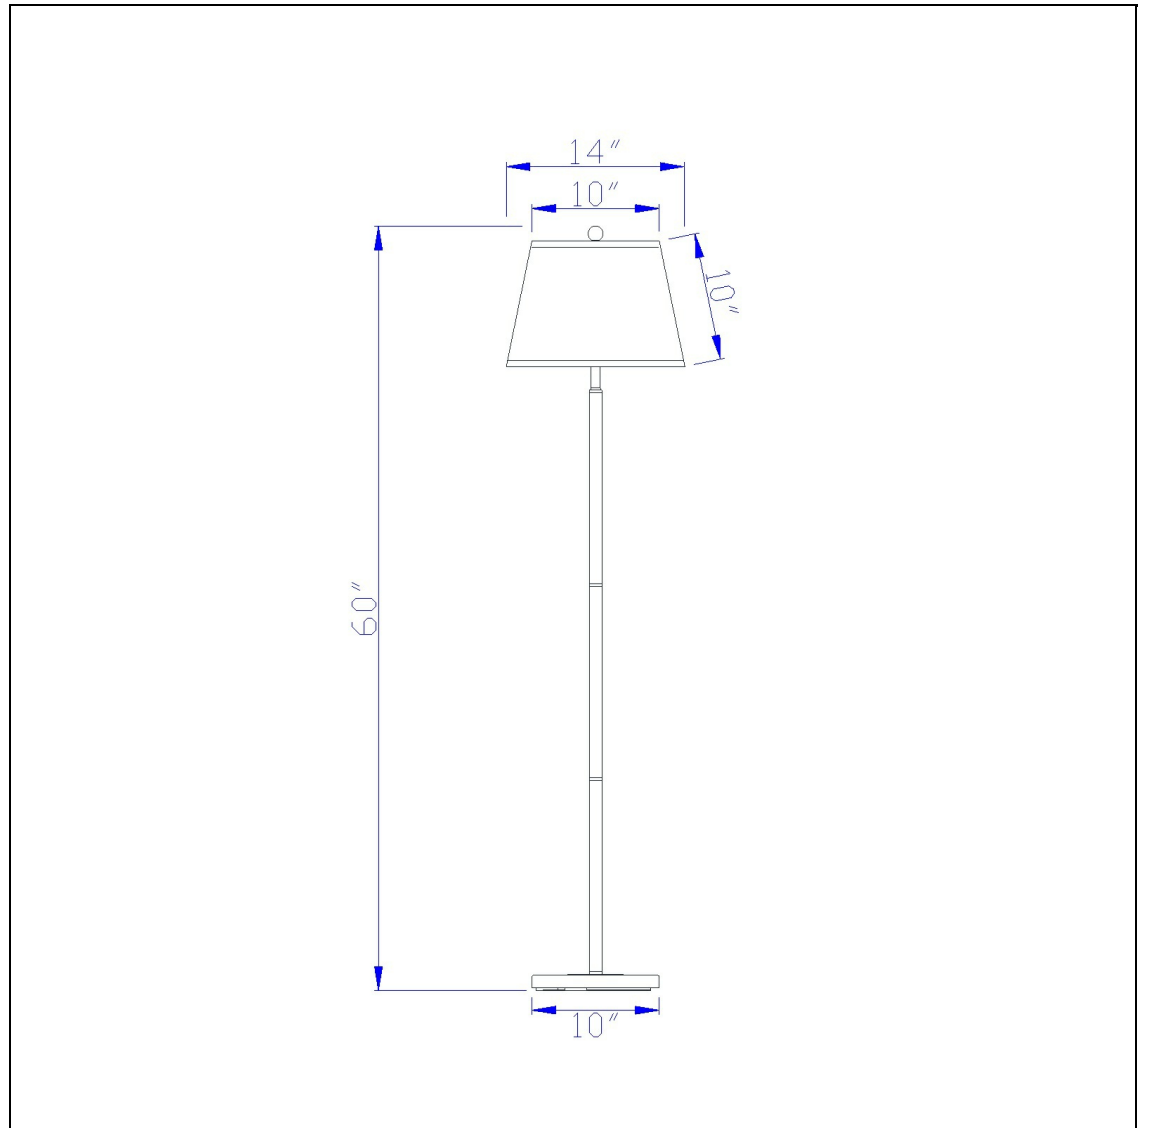

Product No. **BO-2077FL-BS**

Description

150W 3Way Andros Metal Floor Lamp
Durable metal construction
3 way mechanism for optimal control of light
White hardback shade included
Spider type shade
6 Foot cord
6 Foot cord
60" Height Metal Floor Lamp in Brushed Steel

Technical Specifications

UPC	020193067284	Shade Top1	10.00
Wattage	150W	Shade Bottom1	14.00
CRI	N/A	Shade Side	10.00
Lumen	N/A	Carton 1 Dimensions	16.30 x 5.90 x 16.00
Switch Type	3-Way	Carton 2 Dimensions	10.00 x 15.00 x 16.00
Bulb Base	E26	Package Dimensions	L: 16.00 W: 5.90 H: 16.30
Number of Lights	1		
Color	Brushed Steel		
Base Color	Argent		