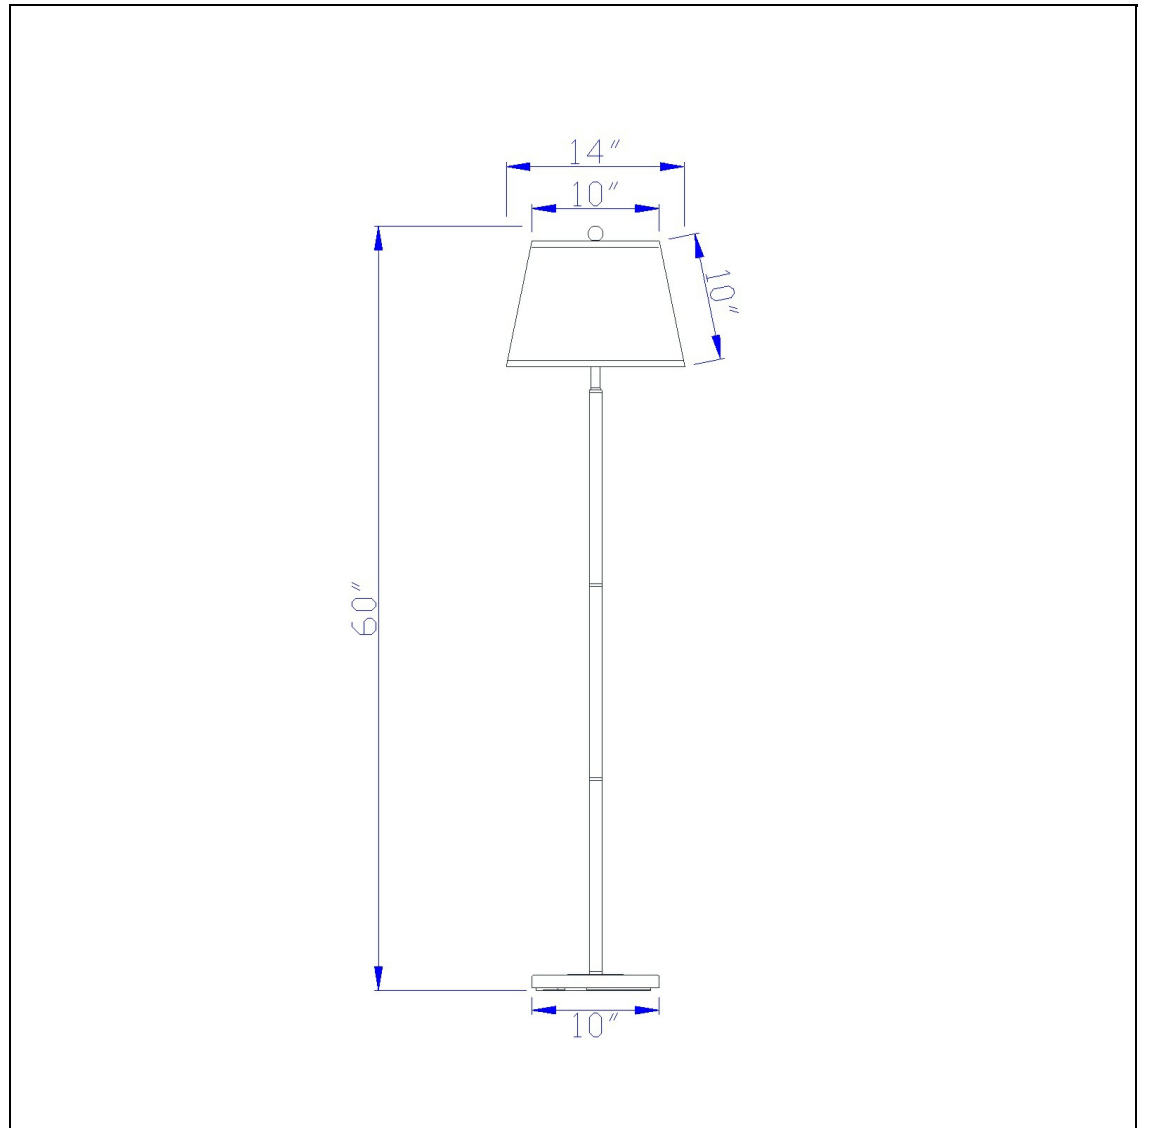

Product No. **BO-2077FL-DB**

Description

150W 3Way Andros Metal Floor Lamp
Durable metal construction
3 way mechanism for optimal control of light
Tan hardback shade included
Spider type shade
6 Foot cord
6 Foot cord
60" Height Metal Floor Lamp in Dark Bronze

Technical Specifications

UPC	020193067284	Shade Top1	10.00
Wattage	150W	Shade Bottom1	14.00
CRI	N/A	Shade Side	10.00
Lumen	N/A	Carton 1 Dimensions	16.30 x 5.90 x 16.00
Switch Type	3-Way	Carton 2 Dimensions	10.00 x 15.00 x 16.00
Bulb Base	E26	Package Dimensions	L: 16.00 W: 5.90 H: 16.30
Number of Lights	1		
Color	Dark Bronze		
Base Color	Dark Bronze		