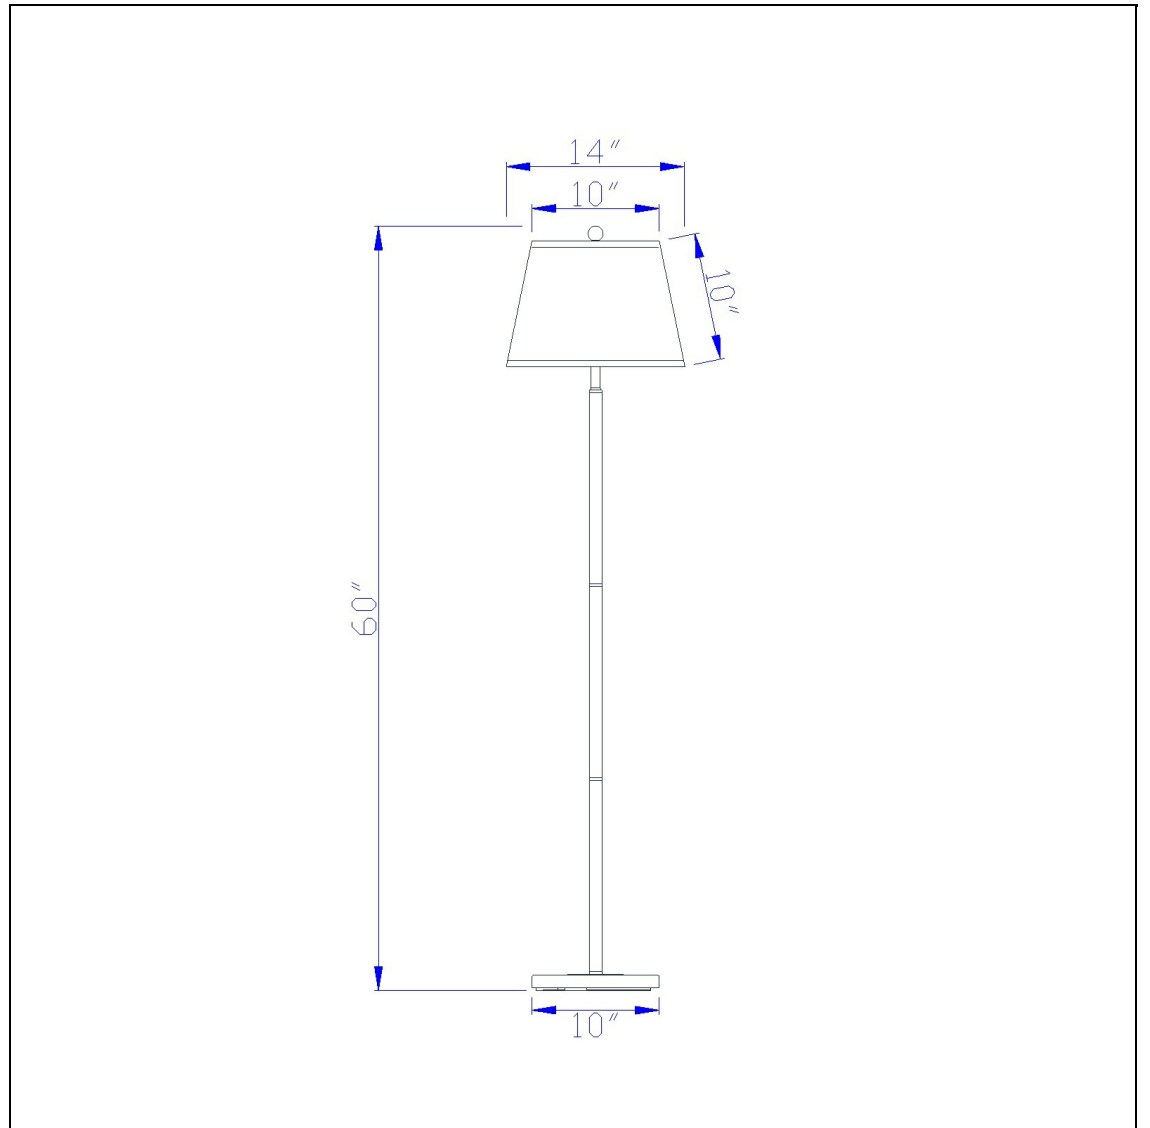

Product No. **BO-2077FL-DB**

Description

150W 3Way Andros Metal Floor Lamp  
Durable metal construction  
3 way mechanism for optimal control of light  
Tan hardback shade included  
Spider type shade  
6 Foot cord  
6 Foot cord  
60" Height Metal Floor Lamp in Dark Bronze

Technical Specifications

<b>UPC</b>	020193067284	<b>Shade Top1</b>	10.00
<b>Wattage</b>	150W	<b>Shade Bottom1</b>	14.00
<b>CRI</b>	N/A	<b>Shade Side</b>	10.00
<b>Lumen</b>	N/A	<b>Carton 1 Dimensions</b>	16.30 x 5.90 x 16.00
<b>Switch Type</b>	3-Way	<b>Carton 2 Dimensions</b>	10.00 x 15.00 x 16.00
<b>Bulb Base</b>	E26	<b>Package Dimensions</b>	L: 16.00 W: 5.90 H: 16.30
<b>Number of Lights</b>	1		
<b>Color</b>	Dark Bronze		
<b>Base Color</b>	Dark Bronze		