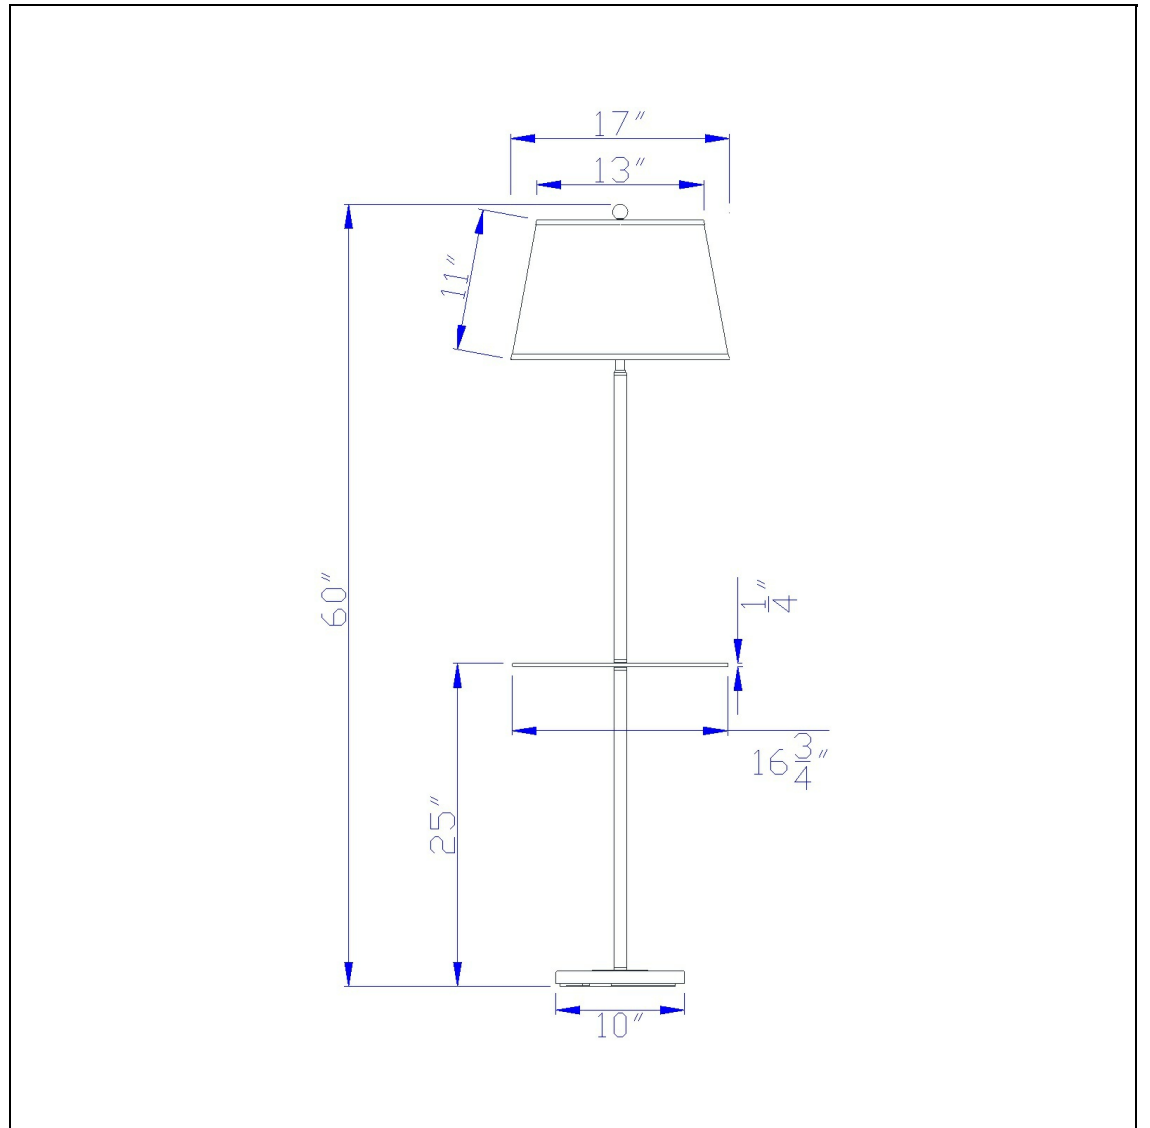

Product No. **BO-2077GT-BS**

Description

150W 3Way Andros Fl Lp W/Glass Tray
Durable metal construction
3 way mechanism for optimal control of light
White hardback shade included
Spider type shade
6 Foot cord
6 Foot cord
60" Height Metal Floor Lamp in Brushed Steel

Technical Specifications

UPC	020193067284	Shade Top1	13.00
Wattage	150W	Shade Bottom1	17.00
CRI	N/A	Shade Side	11.00
Lumen	N/A	Carton 1 Dimensions	21.80 x 6.30 x 19.80
Switch Type	3-Way	Carton 2 Dimensions	11.00 x 18.00 x 19.80
Bulb Base	E26	Carton 3 Dimensions	20.00 x 20.00 x 10.00
Number of Lights	1	Package Dimensions	L: 19.80 W: 6.30 H: 21.80
Color	Brushed Steel		
Base Color	Argent		