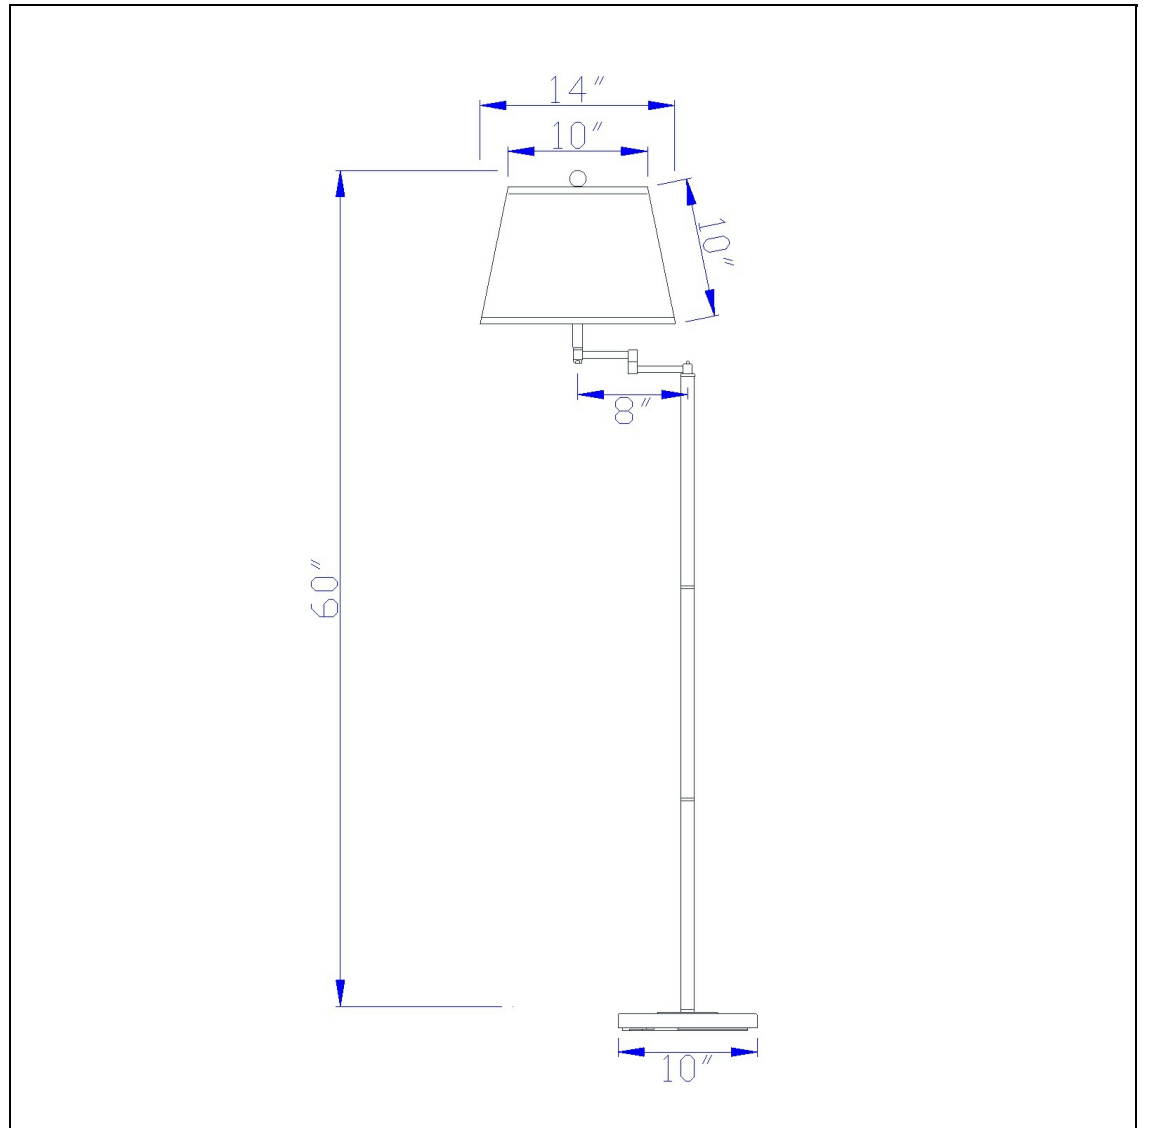

Product No. **BO-2077SWFL-BS**

Description

150W 3Way Andros Mtl Swing Arm Fl Lp
Durable metal construction
3 way mechanism for optimal control of light
White hardback shade included
Spider type shade
6 Foot cord
6 Foot cord
60" Height Metal Floor Lamp in Brushed Steel

Technical Specifications

UPC	020193067284	Shade Top1	10.00
Wattage	150W	Shade Bottom1	14.00
CRI	N/A	Shade Side	10.00
Lumen	N/A	Carton 1 Dimensions	15.80 x 5.30 x 15.50
Switch Type	3-Way	Carton 2 Dimensions	10.00 x 15.00 x 15.50
Bulb Base	E26	Carton 3 Dimensions	16.00 x 16.00 x 10.00
Number of Lights	1	Package Dimensions	L: 15.50 W: 5.30 H: 15.80
Color	Brushed Steel		
Base Color	Argent		