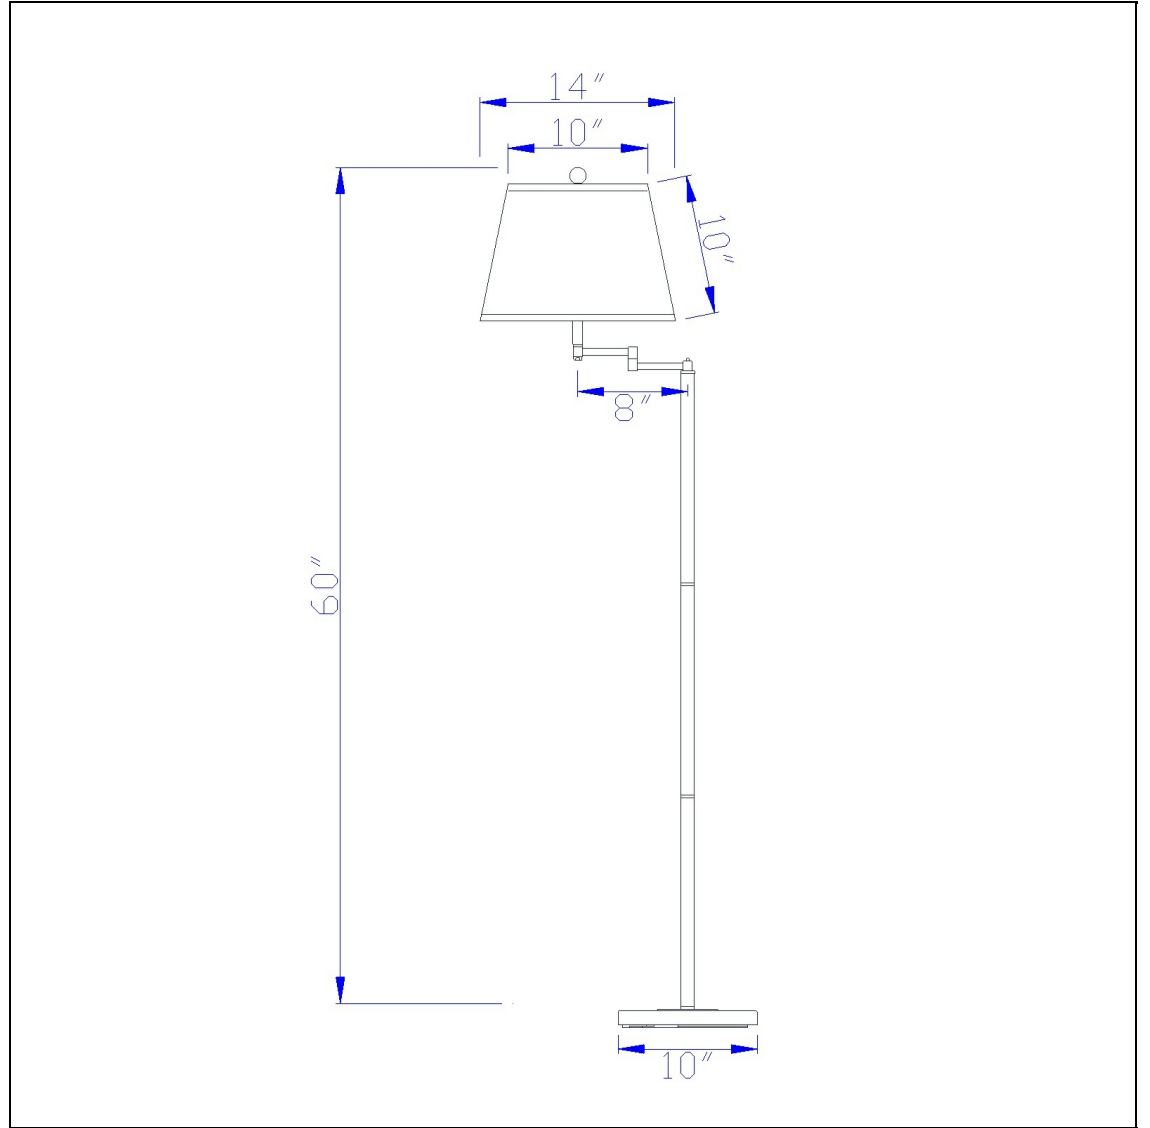

Product No. **BO-2077SWFL-DB**

Description

150W 3Way Andros Metal Swing Arm FI  
Durable metal construction  
3 way mechanism for optimal control of light  
Tan hardback shade included  
Spider type shade  
6 Foot cord  
6 Foot cord  
60" Height Metal Floor Lamp in Dark Bronze

Technical Specifications

<b>UPC</b>	020193067284	<b>Shade Top1</b>	10.00
<b>Wattage</b>	150W	<b>Shade Bottom1</b>	14.00
<b>CRI</b>	N/A	<b>Shade Side</b>	10.00
<b>Lumen</b>	N/A	<b>Carton 1 Dimensions</b>	15.80 x 5.30 x 15.50
<b>Switch Type</b>	3-Way	<b>Carton 2 Dimensions</b>	10.00 x 15.00 x 15.50
<b>Bulb Base</b>	E26	<b>Carton 3 Dimensions</b>	16.00 x 16.00 x 10.00
<b>Number of Lights</b>	1	<b>Package Dimensions</b>	L: 15.50 W: 5.30 H: 15.80
<b>Color</b>	Dark Bronze		
<b>Base Color</b>	Dark Bronze		