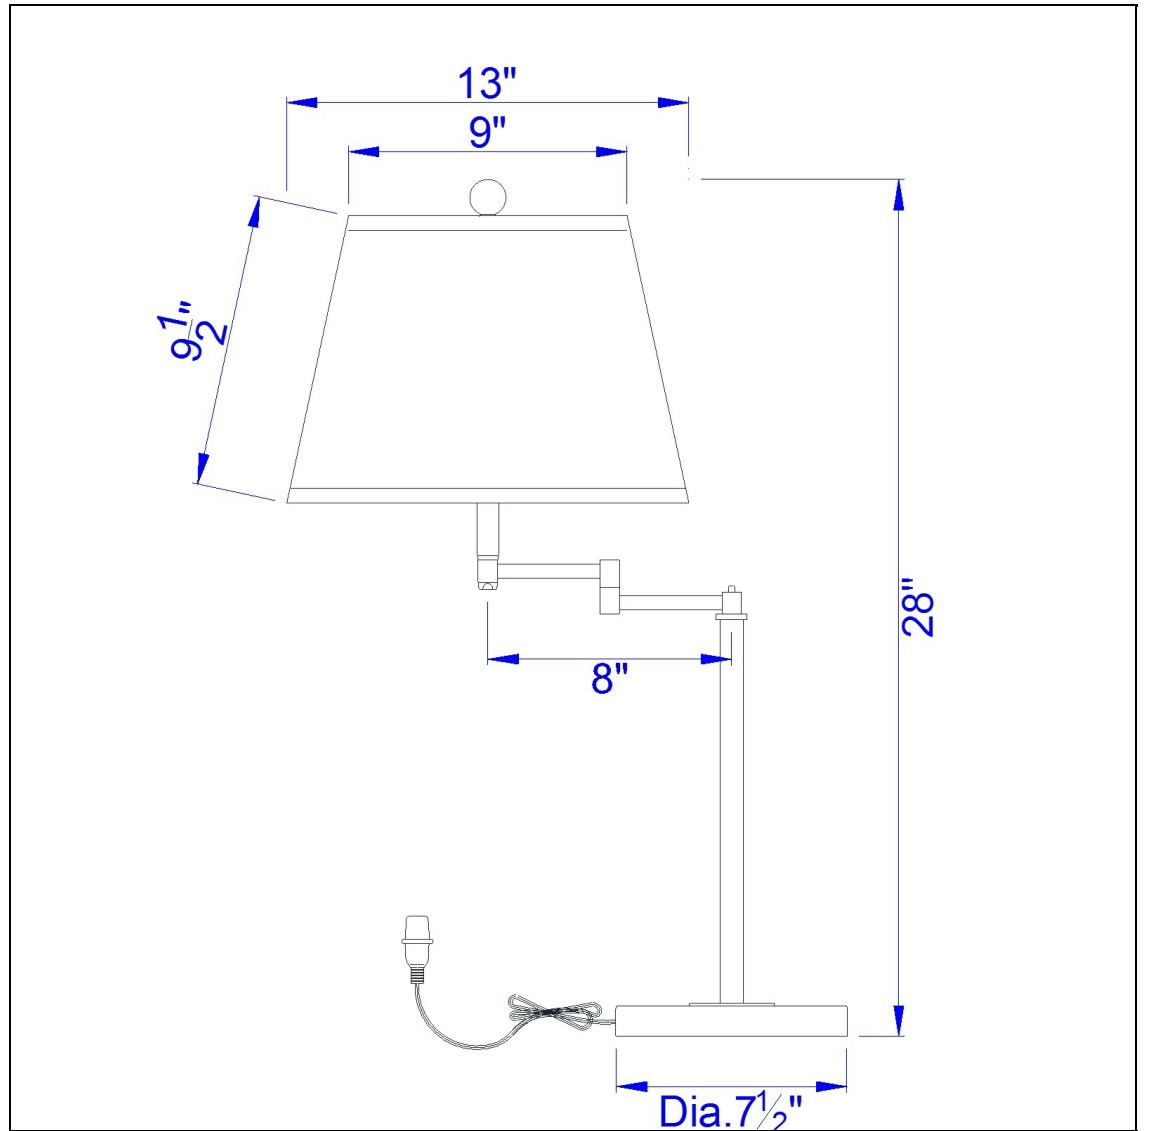

Product No. **BO-2077TB-BS**

Description

150W 3Way Andros Metal Table Lamp
Durable metal construction
3 way mechanism for optimal control of light
White hardback shade included
Spider type shade
6 Foot cord
6 Foot cord
28" Height Metal Table Lamp in Brushed Steel

Technical Specifications

UPC	020193067284	Shade Top1	9.00
Wattage	150W	Shade Bottom1	13.00
CRI	N/A	Shade Side	9.50
Lumen	N/A	Carton 1 Dimensions	17.80 x 14.30 x 18.10
Switch Type	3-Way	Carton 2 Dimensions	10.00 x 14.00 x 18.10
Bulb Base	E26	Carton 3 Dimensions	16.00 x 16.00 x 10.00
Number of Lights	1	Package Dimensions	L: 18.10 W: 14.30 H: 17.80
Color	Brushed Steel		
Base Color	Argent		