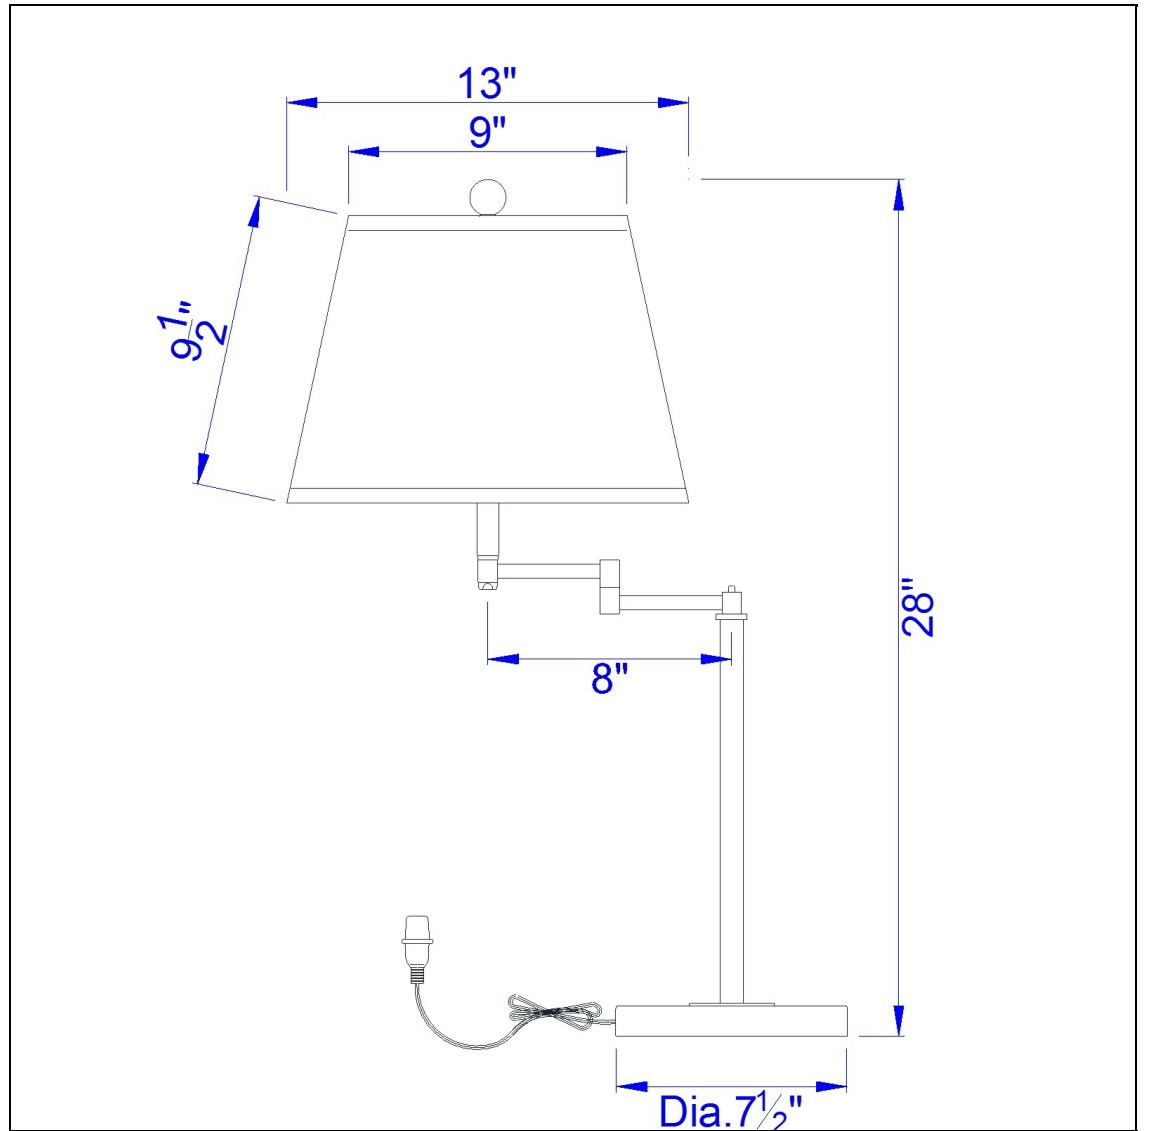

Product No. **BO-2077TB-BS**

Description

150W 3Way Andros Metal Table Lamp  
Durable metal construction  
3 way mechanism for optimal control of light  
White hardback shade included  
Spider type shade  
6 Foot cord  
6 Foot cord  
28" Height Metal Table Lamp in Brushed Steel

Technical Specifications

<b>UPC</b>	020193067284	<b>Shade Top1</b>	9.00
<b>Wattage</b>	150W	<b>Shade Bottom1</b>	13.00
<b>CRI</b>	N/A	<b>Shade Side</b>	9.50
<b>Lumen</b>	N/A	<b>Carton 1 Dimensions</b>	17.80 x 14.30 x 18.10
<b>Switch Type</b>	3-Way	<b>Carton 2 Dimensions</b>	10.00 x 14.00 x 18.10
<b>Bulb Base</b>	E26	<b>Carton 3 Dimensions</b>	16.00 x 16.00 x 10.00
<b>Number of Lights</b>	1	<b>Package Dimensions</b>	L: 18.10 W: 14.30 H: 17.80
<b>Color</b>	Brushed Steel		
<b>Base Color</b>	Argent		