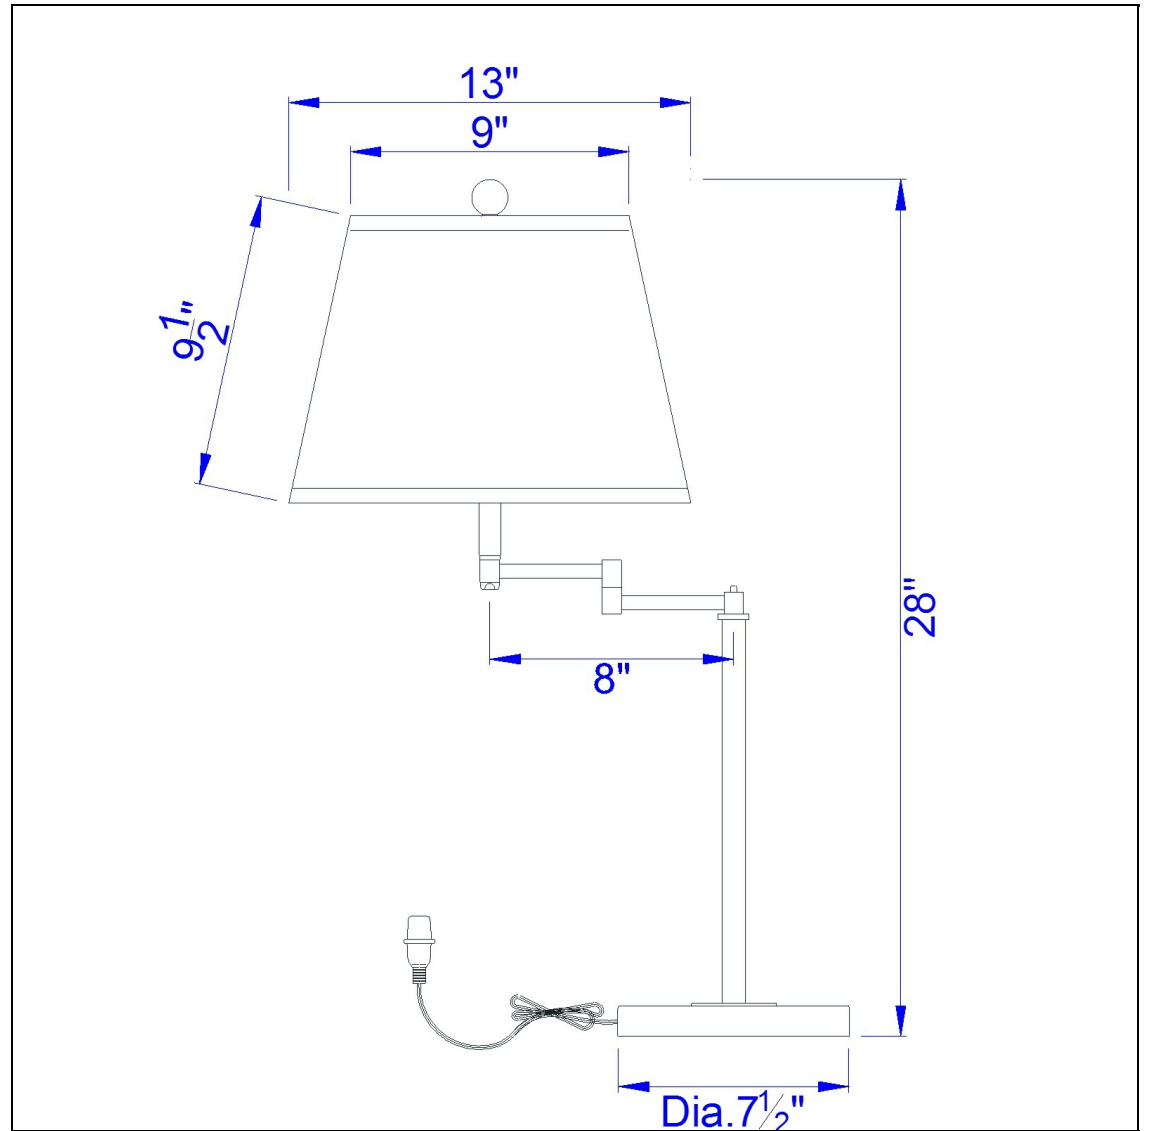

Product No. **BO-2077TB-DB**

Description

150W 3Way Andros Metal Swing Arm Tb
Durable metal construction
3 way mechanism for optimal control of light
Tan hardback shade included
Spider type shade
6 Foot cord
6 Foot cord
27" Height Metal Table Lamp in Dark Bronze

Technical Specifications

UPC	020193067284	Shade Top1	9.00
Wattage	150W	Shade Bottom1	13.00
CRI	N/A	Shade Side	9.50
Lumen	N/A	Carton 1 Dimensions	17.80 x 14.30 x 18.10
Switch Type	3-Way	Carton 2 Dimensions	10.00 x 14.00 x 18.10
Bulb Base	E26	Carton 3 Dimensions	20.00 x 20.00 x 10.00
Number of Lights	1	Package Dimensions	L: 18.10 W: 14.30 H: 17.80
Color	Dark Bronze		
Base Color	Dark Bronze		