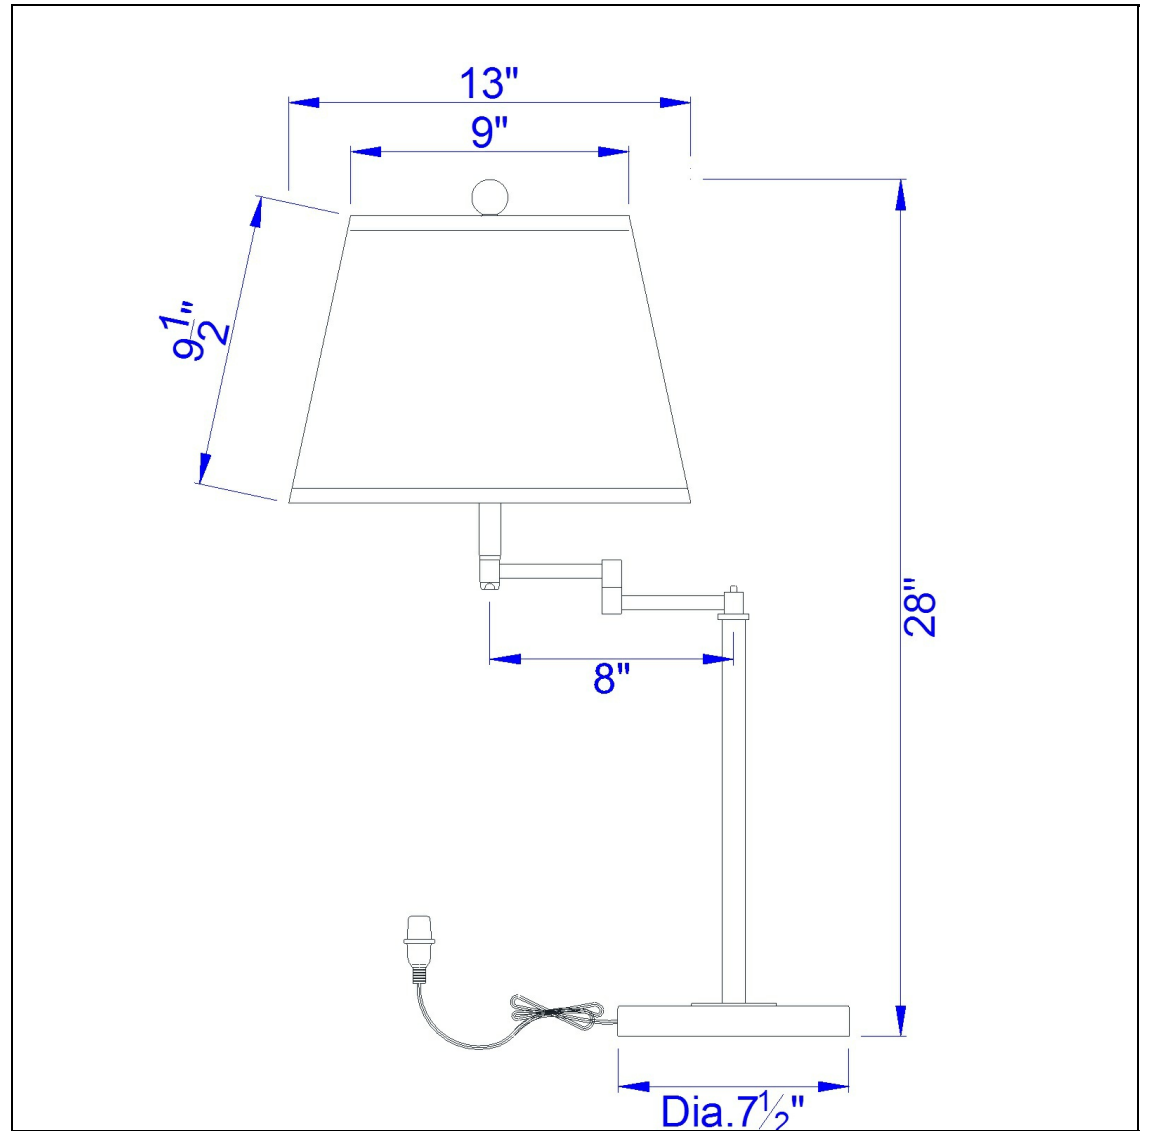

Product No. **BO-2077TB-DB**

Description

150W 3Way Andros Metal Swing Arm Tb  
Durable metal construction  
3 way mechanism for optimal control of light  
Tan hardback shade included  
Spider type shade  
6 Foot cord  
6 Foot cord  
27" Height Metal Table Lamp in Dark Bronze

Technical Specifications

<b>UPC</b>	020193067284	<b>Shade Top1</b>	9.00
<b>Wattage</b>	150W	<b>Shade Bottom1</b>	13.00
<b>CRI</b>	N/A	<b>Shade Side</b>	9.50
<b>Lumen</b>	N/A	<b>Carton 1 Dimensions</b>	17.80 x 14.30 x 18.10
<b>Switch Type</b>	3-Way	<b>Carton 2 Dimensions</b>	10.00 x 14.00 x 18.10
<b>Bulb Base</b>	E26	<b>Carton 3 Dimensions</b>	20.00 x 20.00 x 10.00
<b>Number of Lights</b>	1	<b>Package Dimensions</b>	L: 18.10 W: 14.30 H: 17.80
<b>Color</b>	Dark Bronze		
<b>Base Color</b>	Dark Bronze		