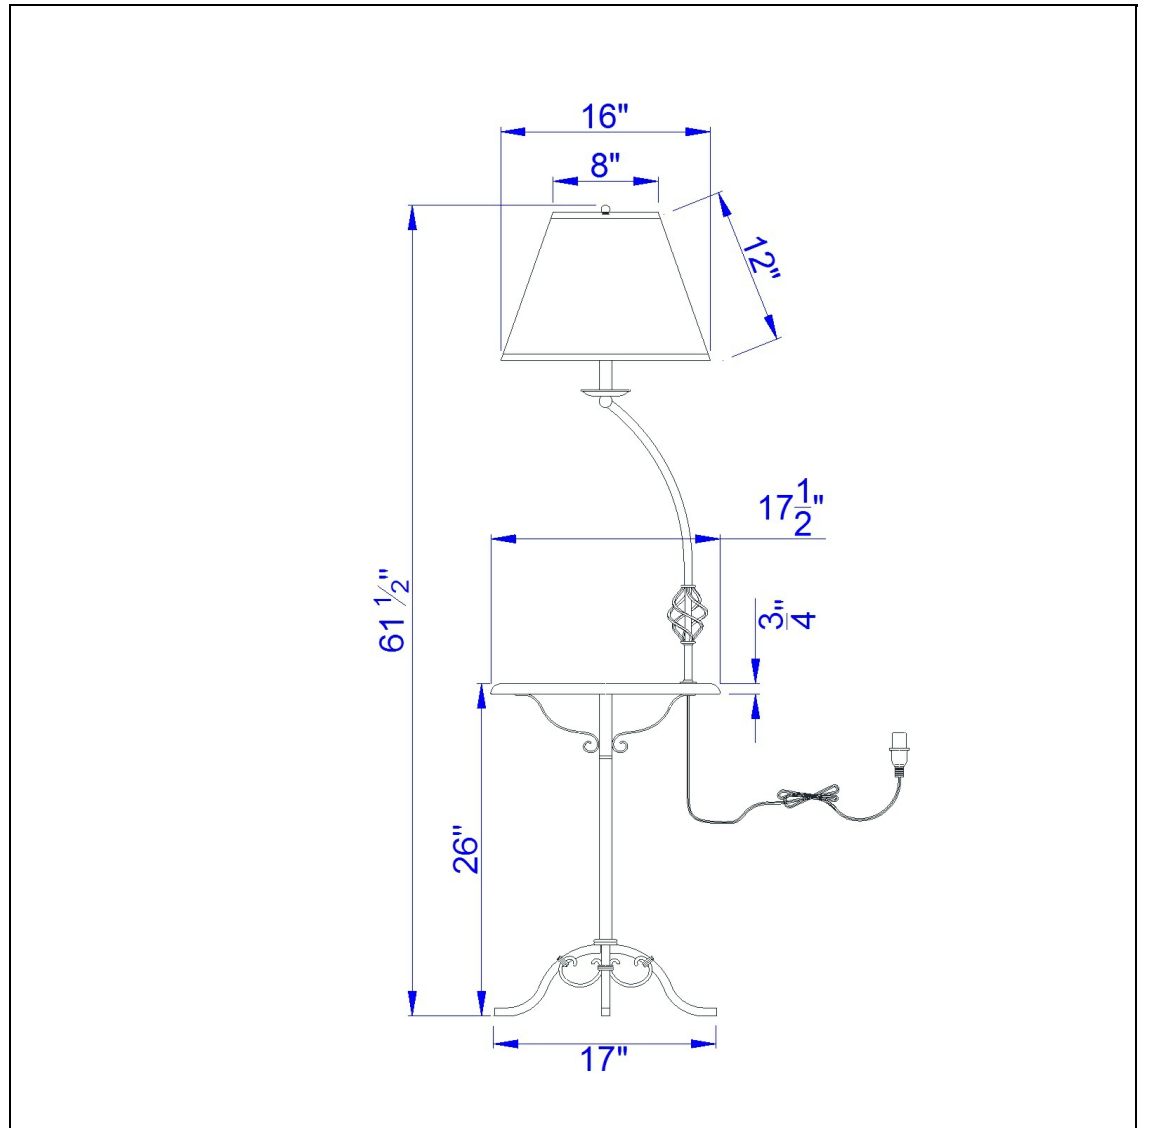

Product No. **BO-2095FL**

Description

150W 3Way Iron Fl Lp W/Wood Tray Tb
Durable iron construction
Functional wooden tray
Tray has 17.5" inch diameter
Spider type shade
6 Foot cord
6 Foot cord
61.5" Height Iron Floor Lamp in Cherry

Technical Specifications

UPC	020193067284	Shade Top1	8.00
Wattage	150W	Shade Bottom1	16.00
CRI	N/A	Shade Side	12.00
Lumen	N/A	Carton 1 Dimensions	9.30 x 20.50 x 20.50
Switch Type	3-Way	Carton 2 Dimensions	12.00 x 17.00 x 20.50
Bulb Base	E26	Carton 3 Dimensions	22.00 x 22.00 x 10.00
Number of Lights	1	Package Dimensions	L: 20.50 W: 20.50 H: 9.30
Color	Black		
Base Color	Cherry		