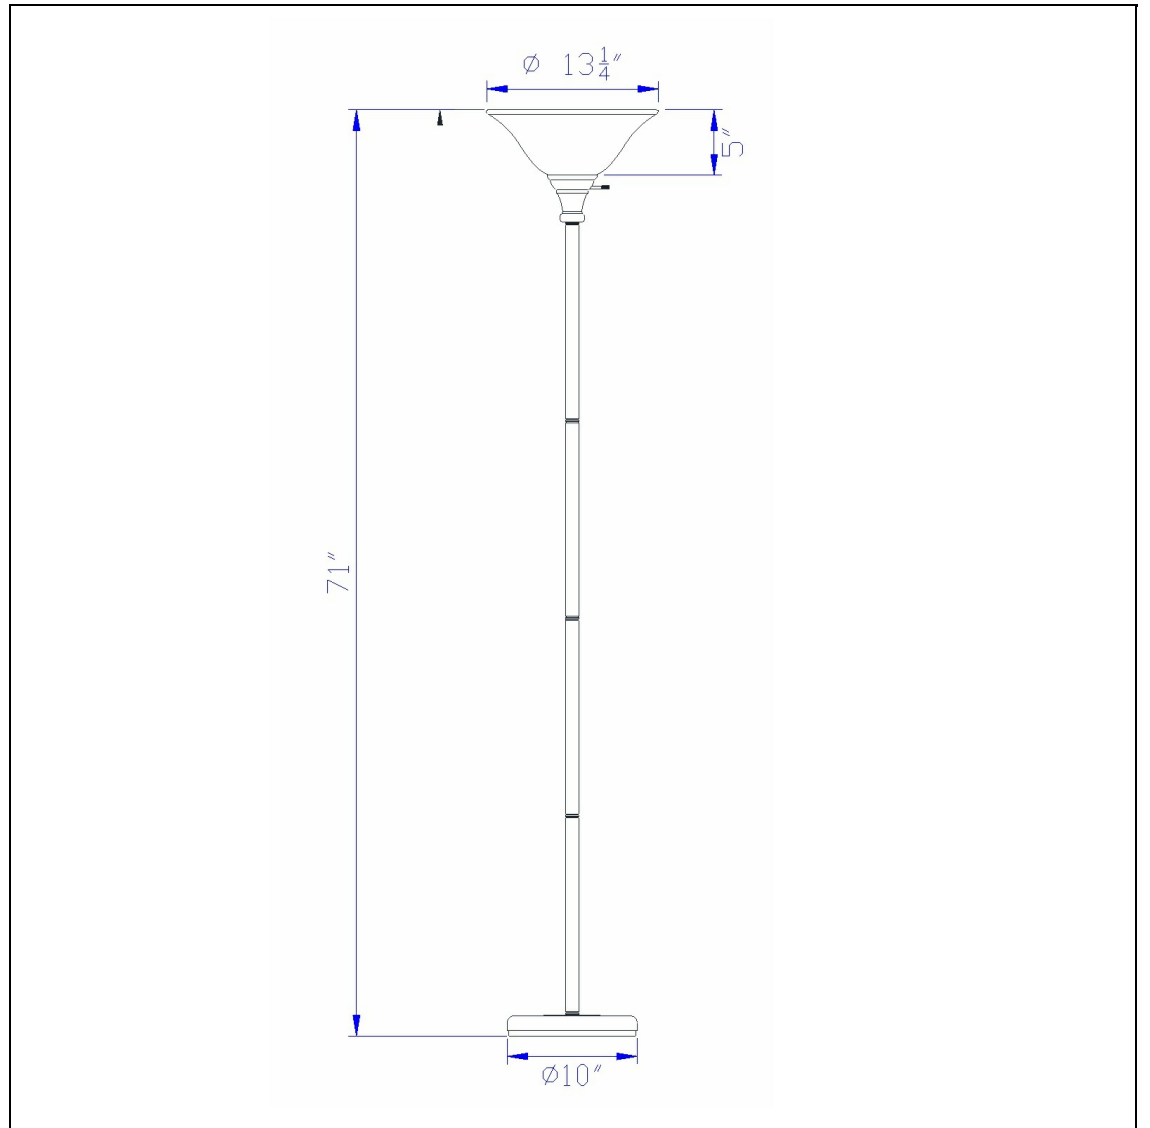

Product No. **BO-213-BK**

12#

Description

150W 3 Way Torchiere
Durable metal construction
On/off switch on neck base
3 way mechanism for optimal control of light
Includes glass frosted shade
6 Foot cord
Ships in one carton
Ships in one carton
70" Height Metal Torchiere in Black

Technical Specifications

UPC	020193067284	Carton 1 Dimensions	19.00 x 9.50 x 17.00
Wattage	150W	Carton 2 Dimensions	0.00 x 0.00 x 17.00
CRI	N/A	Package Dimensions	L: 17.00 W: 9.50 H: 19.00
Lumen	N/A		
Switch Type	3-Way		
Bulb Base	E26		
Number of Lights	1		
Color	Black		
Base Color	Black		