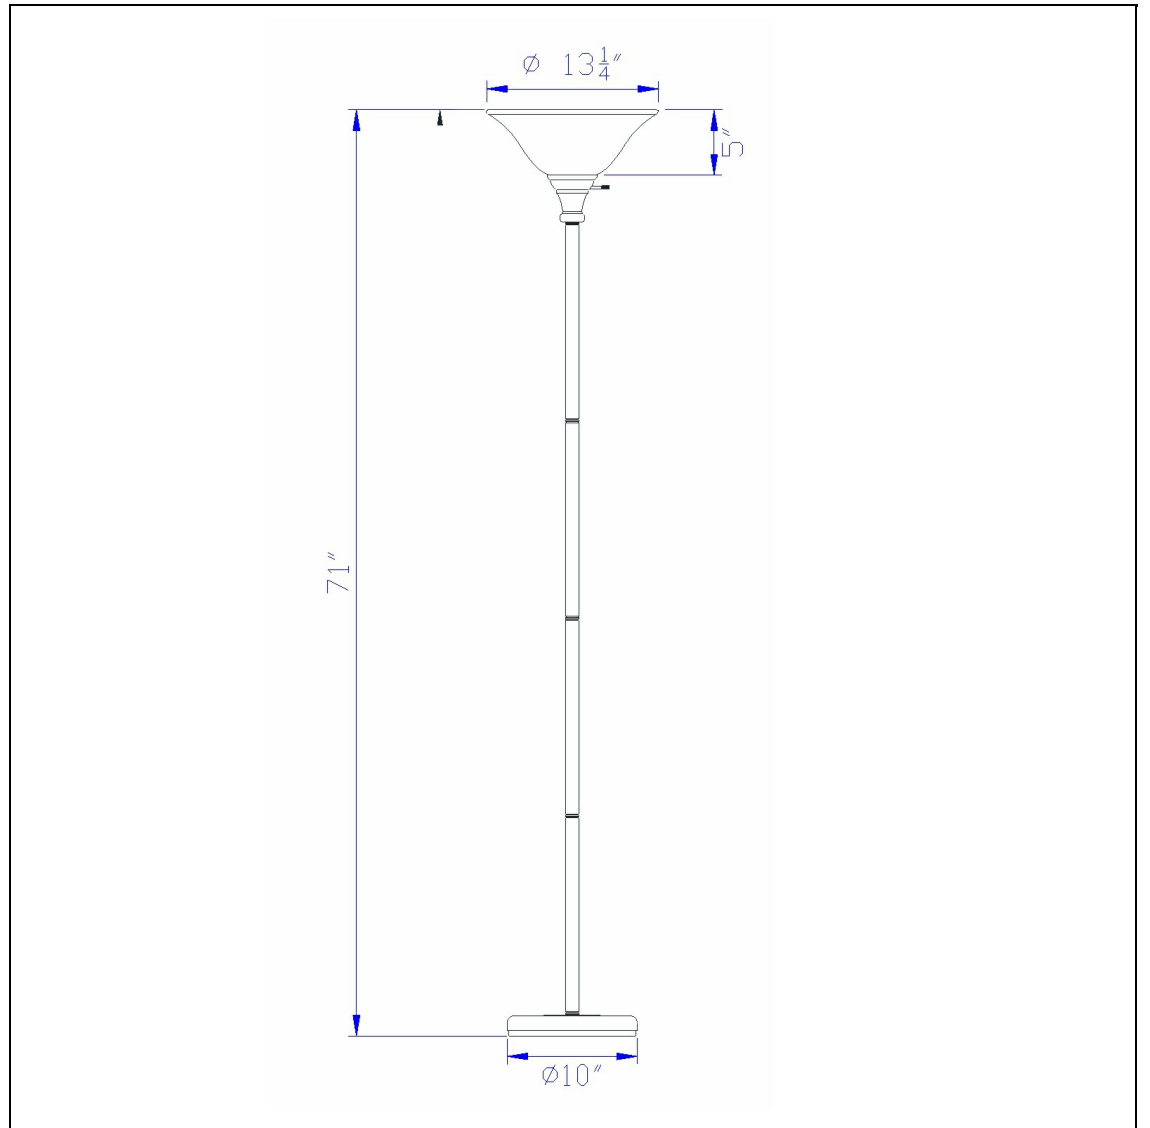

Product No. **BO-213-BS**

Description

150W 3Way Torchiere W/ Glass Shd
Durable metal construction
On/off switch on neck base
3 way mechanism for optimal control of light
Includes glass frosted shade
6 Foot cord
Ships in one carton
Ships in one carton
70" Height Metal Torchiere in Brushed Steel

Technical Specifications

UPC	020193067284
Wattage	150W
CRI	N/A
Lumen	N/A
Switch Type	3-Way
Bulb Base	E26
Number of Lights	1
Color	Brushed Steel
Base Color	Brushed Steel

Carton 1 Dimensions	19.00 x 9.50 x 17.00
Carton 2 Dimensions	0.00 x 0.00 x 17.00
Package Dimensions	L: 17.00 W: 9.50 H: 19.00