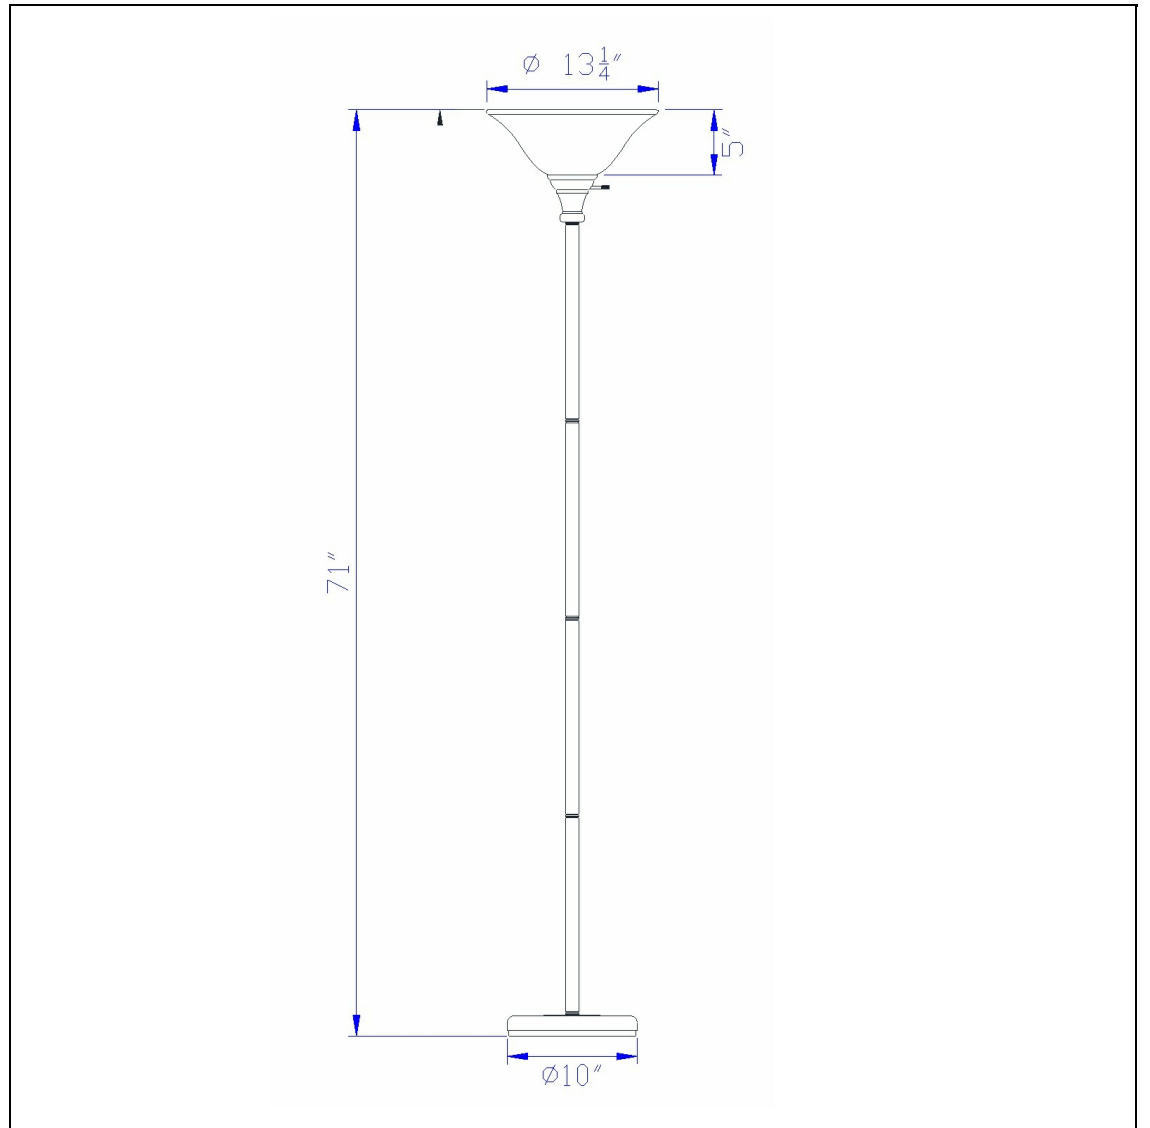

Product No. **BO-213-DB**

Description

150W 3Way Torchiere W/ Glass Shd  
Durable metal construction  
On/off switch on neck base  
3 way mechanism for optimal control of light  
Includes glass frosted shade  
6 Foot cord  
Ships in one carton  
Ships in one carton  
70" Height Metal Torchiere in Dark Bronze

Technical Specifications

<b>UPC</b>	020193067284
<b>Wattage</b>	150W
<b>CRI</b>	N/A
<b>Lumen</b>	N/A
<b>Switch Type</b>	3-Way
<b>Bulb Base</b>	E26
<b>Number of Lights</b>	1
<b>Color</b>	Dark Bronze
<b>Base Color</b>	Dark Bronze

<b>Carton 1 Dimensions</b>	19.00 x 9.50 x 17.00
<b>Carton 2 Dimensions</b>	0.00 x 0.00 x 17.00
<b>Package Dimensions</b>	L: 17.00 W: 9.50 H: 19.00