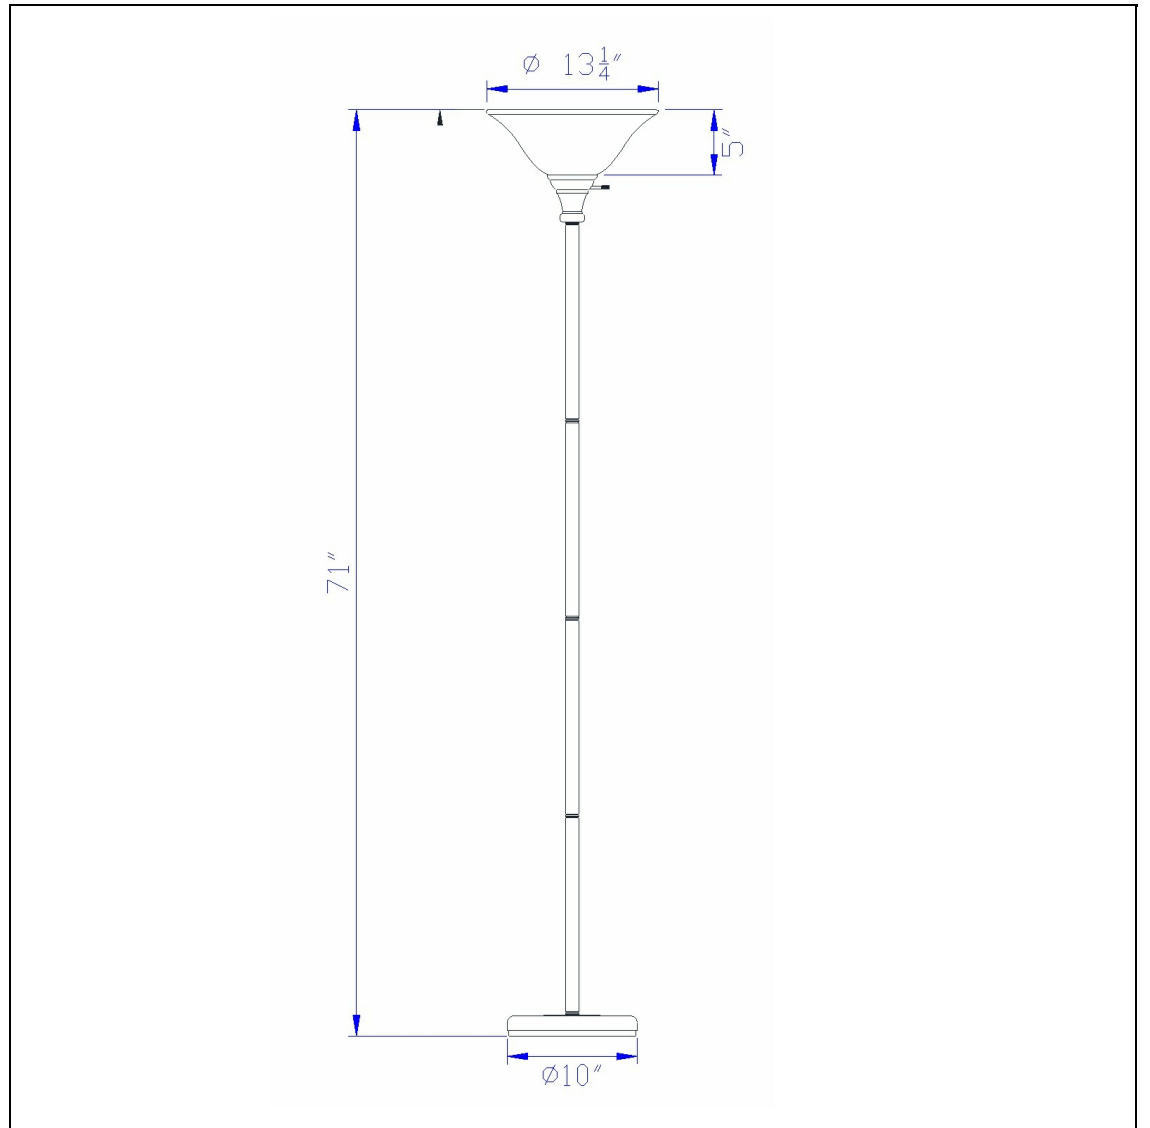

Product No. **BO-213-DB**

Description

150W 3Way Torchiere W/ Glass Shd
Durable metal construction
On/off switch on neck base
3 way mechanism for optimal control of light
Includes glass frosted shade
6 Foot cord
Ships in one carton
Ships in one carton
70" Height Metal Torchiere in Dark Bronze

Technical Specifications

UPC	020193067284
Wattage	150W
CRI	N/A
Lumen	N/A
Switch Type	3-Way
Bulb Base	E26
Number of Lights	1
Color	Dark Bronze
Base Color	Dark Bronze

Carton 1 Dimensions	19.00 x 9.50 x 17.00
Carton 2 Dimensions	0.00 x 0.00 x 17.00
Package Dimensions	L: 17.00 W: 9.50 H: 19.00