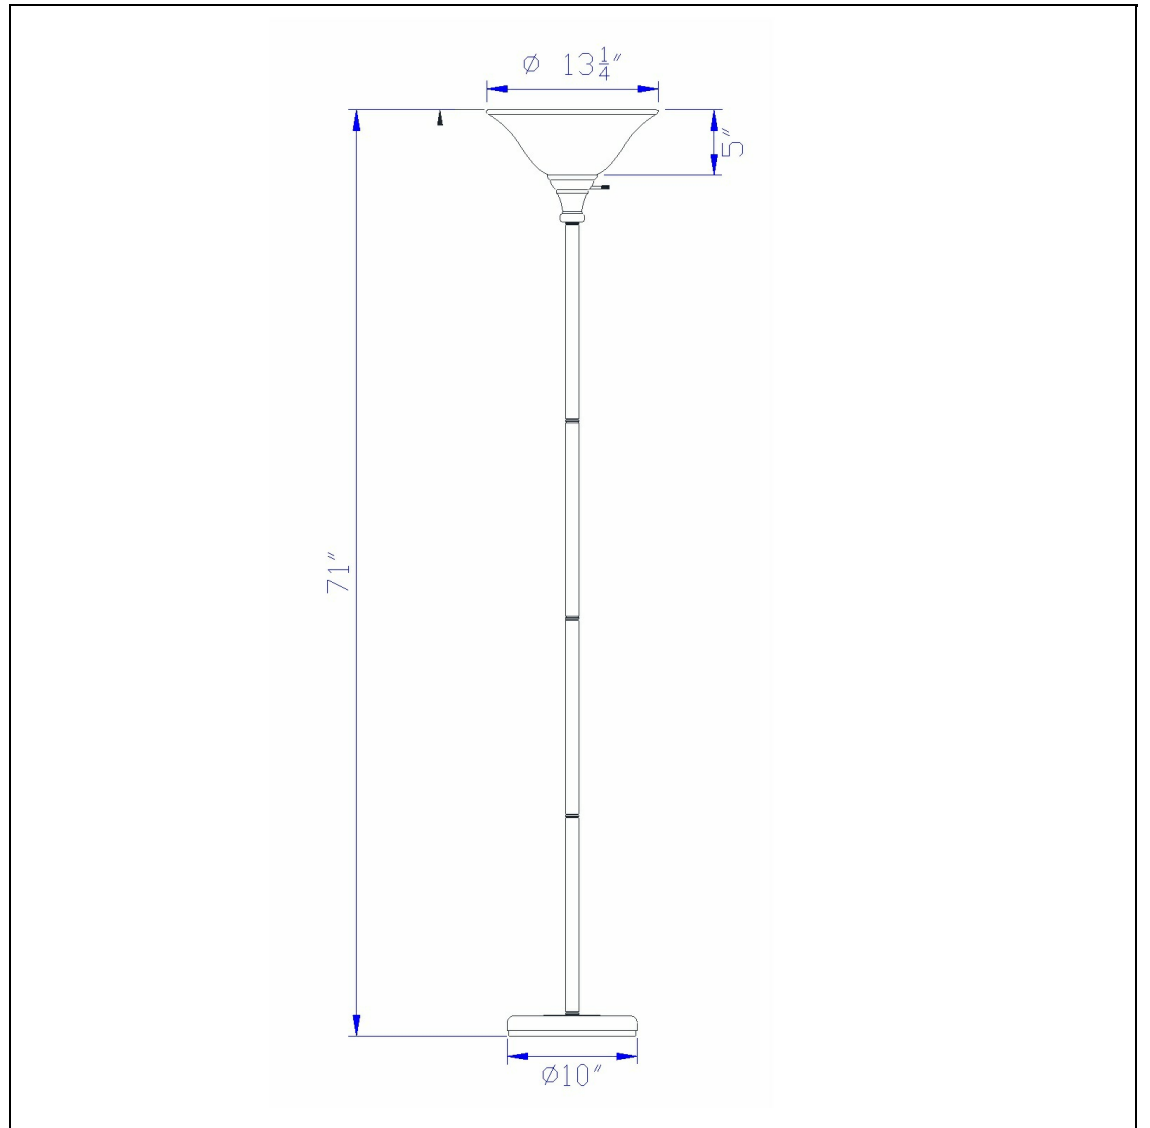

Product No. **BO-213-WH**

Description

150W 3 Way Torchiere  
Durable metal construction  
On/off switch on neck base  
3 way mechanism for optimal control of light  
Includes glass frosted shade  
6 Foot cord  
Ships in one carton  
Ships in one carton  
70" Height Metal Torchiere in White

Technical Specifications

<b>UPC</b>	020193067284
<b>Wattage</b>	150W
<b>CRI</b>	N/A
<b>Lumen</b>	N/A
<b>Switch Type</b>	3-Way
<b>Bulb Base</b>	E26
<b>Number of Lights</b>	1
<b>Color</b>	White
<b>Base Color</b>	White

<b>Carton 1 Dimensions</b>	19.00 x 9.50 x 17.00
<b>Carton 2 Dimensions</b>	0.00 x 0.00 x 17.00
<b>Package Dimensions</b>	L: 17.00 W: 9.50 H: 19.00