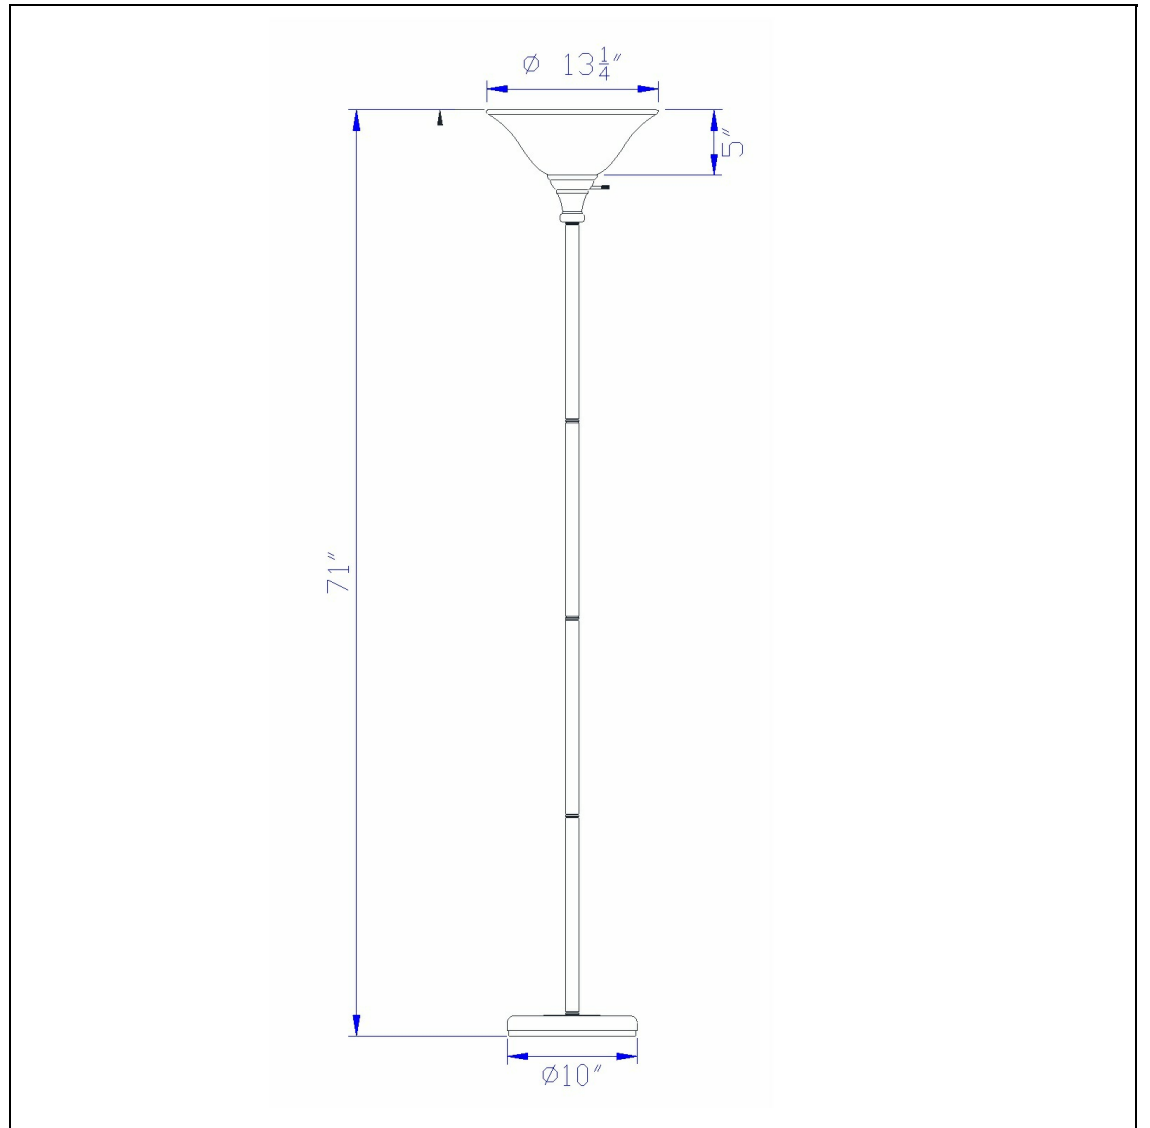

Product No. **BO-213-WH**

Description

150W 3 Way Torchiere
Durable metal construction
On/off switch on neck base
3 way mechanism for optimal control of light
Includes glass frosted shade
6 Foot cord
Ships in one carton
Ships in one carton
70" Height Metal Torchiere in White

Technical Specifications

UPC	020193067284
Wattage	150W
CRI	N/A
Lumen	N/A
Switch Type	3-Way
Bulb Base	E26
Number of Lights	1
Color	White
Base Color	White

Carton 1 Dimensions	19.00 x 9.50 x 17.00
Carton 2 Dimensions	0.00 x 0.00 x 17.00
Package Dimensions	L: 17.00 W: 9.50 H: 19.00