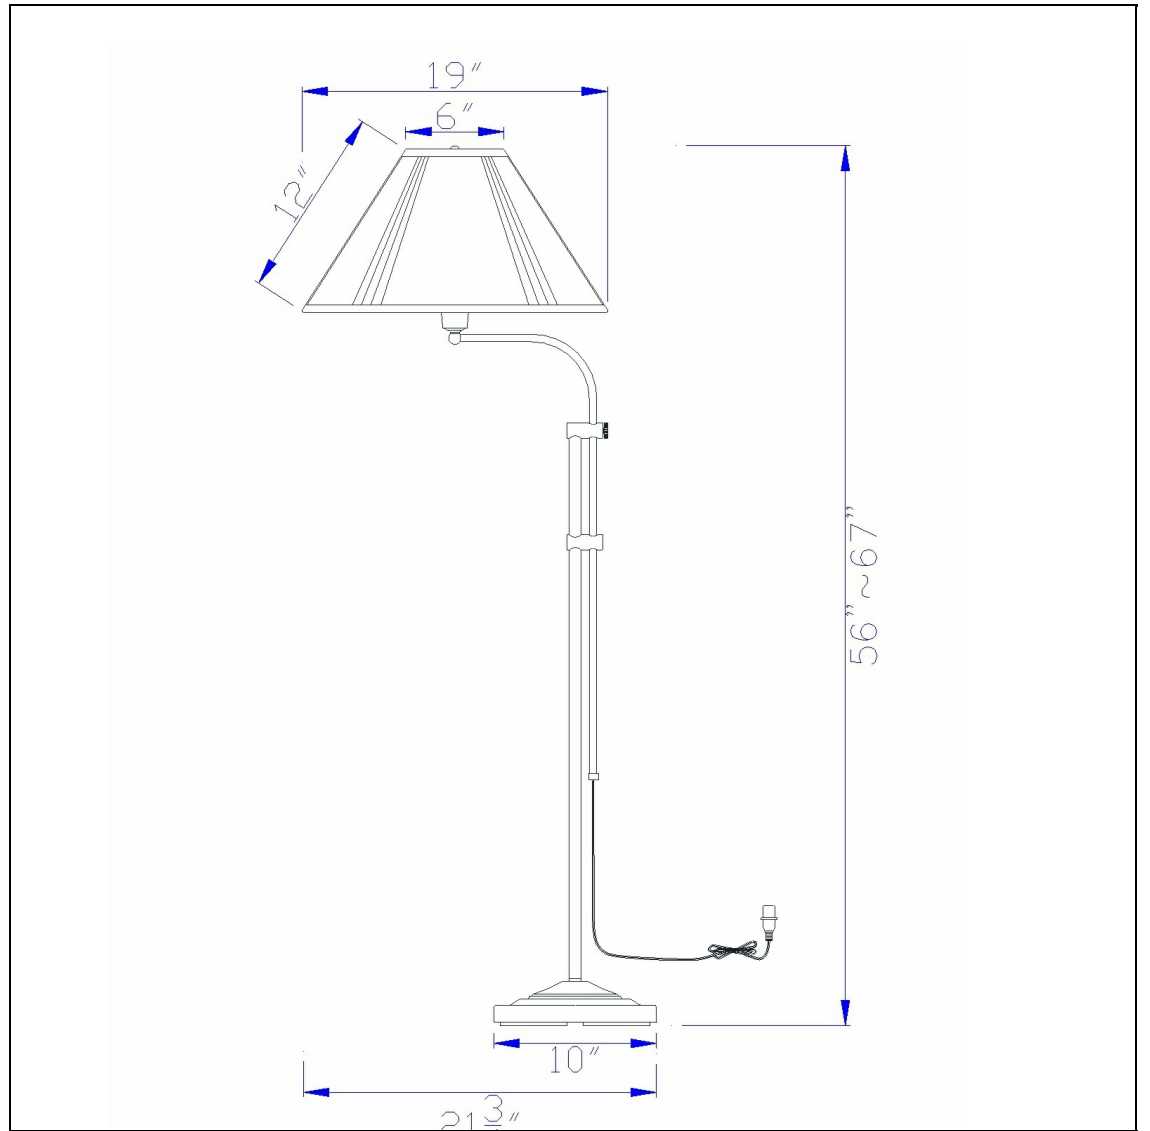

Product No. **BO-216-AB**

Description

150W 3 Way Floor Lamp W/Adjust Pole
Durable metal construction
Includes hardback fabric shade
Spider type shade
Three way mechanism for optimal control of light
6 Foot cord
6 Foot cord
67.5" Height Metal Floor Lamp in Antique Brass

Technical Specifications

UPC	020193067284	Carton 1 Dimensions	27.50 x 5.00 x 12.80
Wattage	150W	Carton 2 Dimensions	12.00 x 20.00 x 12.80
CRI	N/A	Carton 3 Dimensions	20.00 x 20.00 x 10.00
Lumen	N/A	Package Dimensions	L: 12.80 W: 5.00 H: 27.50
Switch Type	3-Way		
Bulb Base	E26		
Number of Lights	1		
Color	Antique Bronze		
Base Color	Antique Brass		