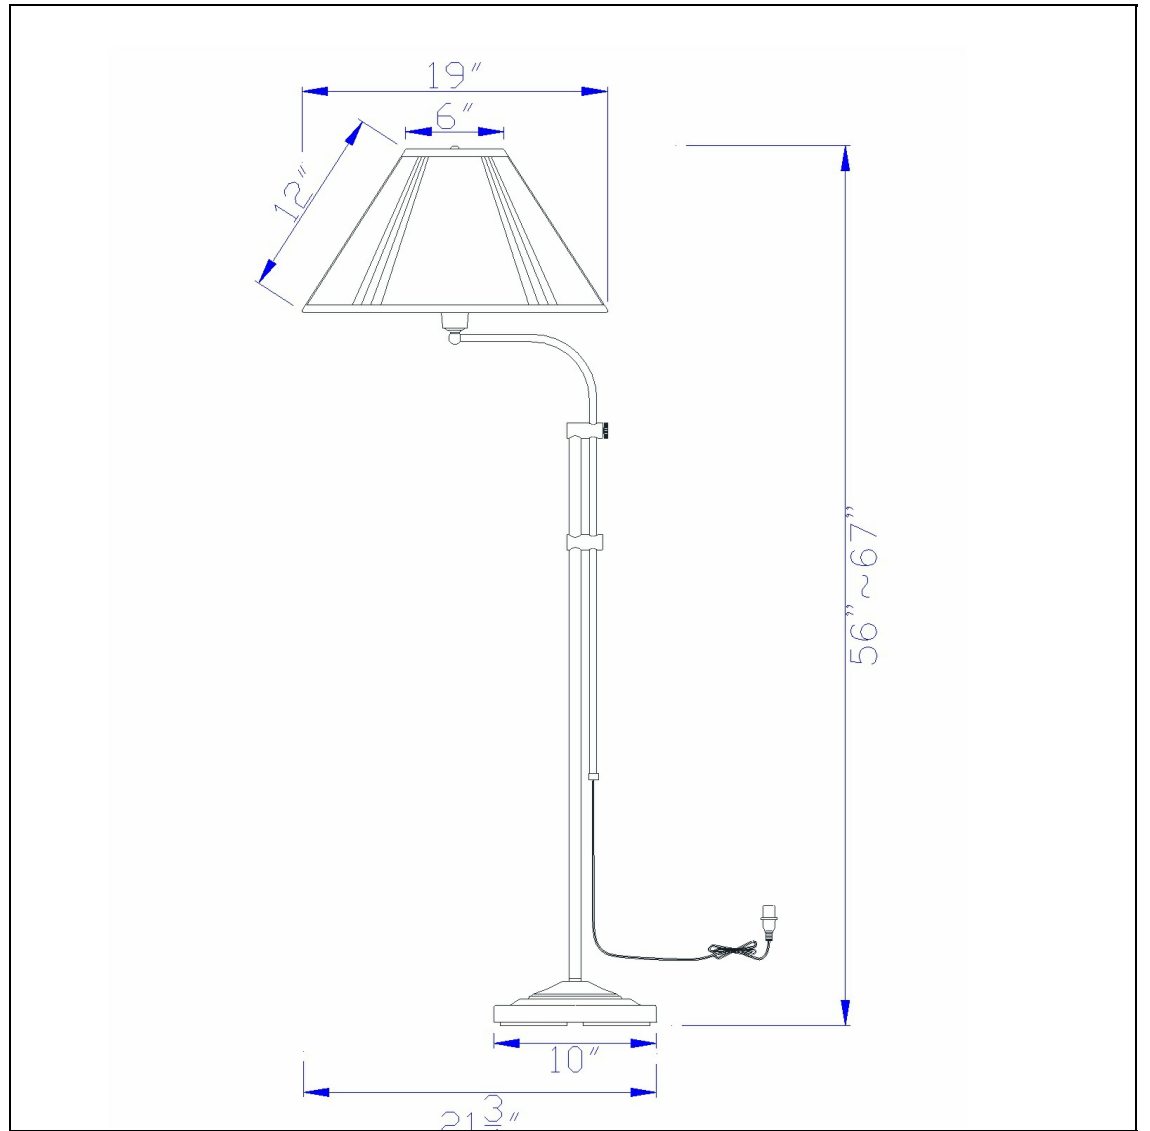

Product No. **BO-216-BS**

Description

150W 3 Way Floor Lamp W/Adjust Pole
Durable metal construction
Includes hardback fabric shade
Spider type shade
Three way mechanism for optimal control of light
6 Foot cord
6 Foot cord
67.5" Height Metal Floor Lamp in Brushed Steel

Technical Specifications

UPC	020193067284	Carton 1 Dimensions	27.50 x 5.00 x 12.80
Wattage	150W	Carton 2 Dimensions	12.00 x 20.00 x 12.80
CRI	N/A	Carton 3 Dimensions	20.00 x 20.00 x 10.00
Lumen	N/A	Package Dimensions	L: 12.80 W: 5.00 H: 27.50
Switch Type	3-Way		
Bulb Base	E26		
Number of Lights	1		
Color	Brushed Steel		
Base Color	Brushed Steel		