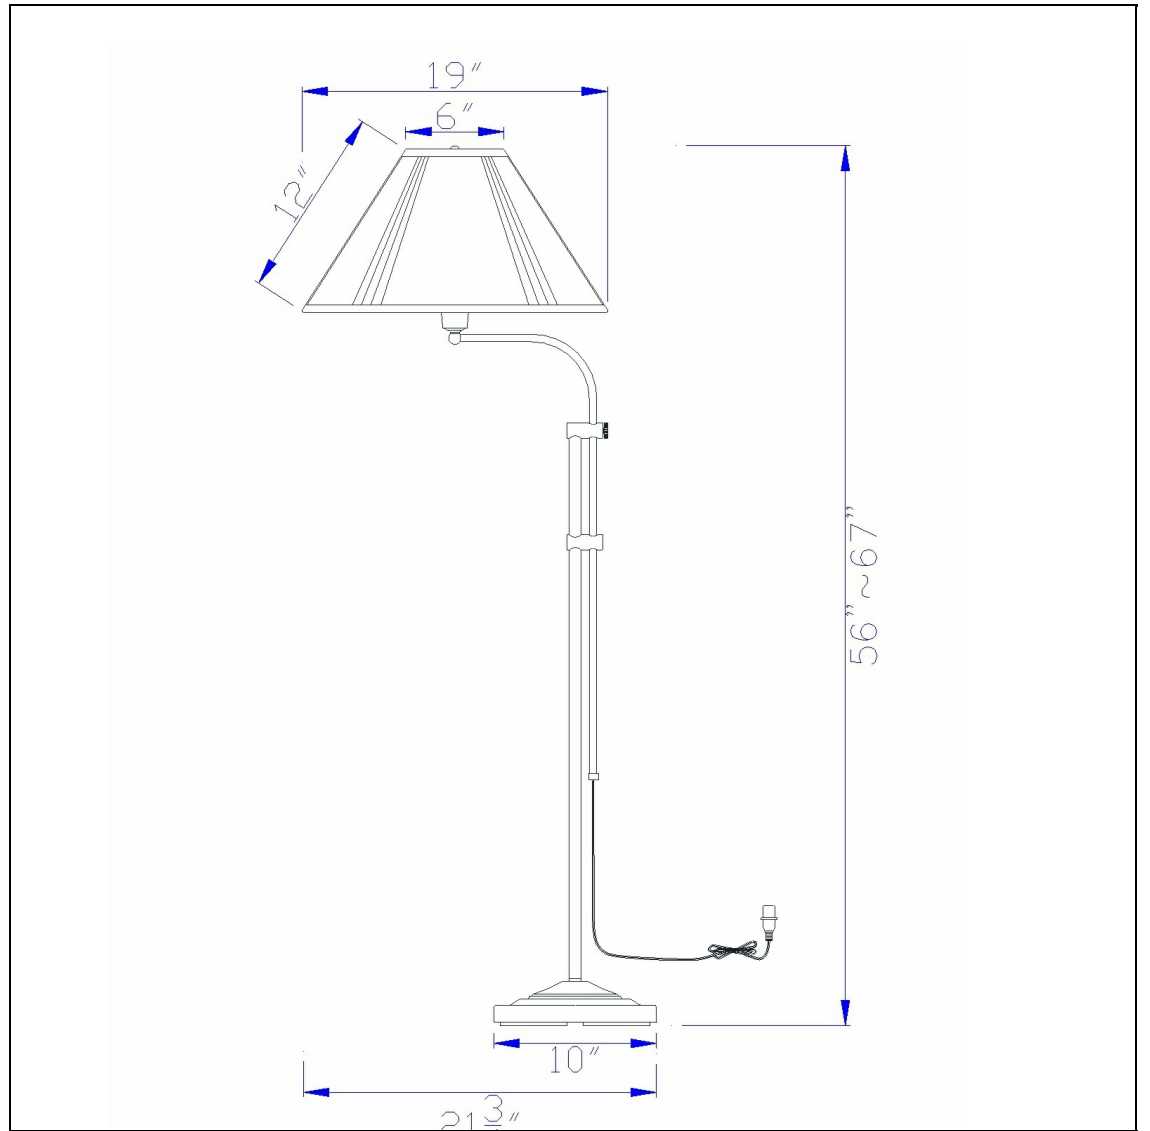

Product No. **BO-216-DB**

Description

150W 3 Way Floor Lamp With Adjustable Height
Durable metal construction
Includes hardback fabric shade
Spider type shade
Three way mechanism for optimal control of light
6 Foot cord
6 Foot cord
67.5" Height Metal Floor Lamp in Dark Bronze

Technical Specifications

UPC	020193067284	Carton 1 Dimensions	27.50 x 5.00 x 12.80
Wattage	150W	Carton 2 Dimensions	12.00 x 20.00 x 12.80
CRI	N/A	Carton 3 Dimensions	20.00 x 20.00 x 10.00
Lumen	N/A	Package Dimensions	L: 12.80 W: 5.00 H: 27.50
Switch Type	3-Way		
Bulb Base	E26		
Number of Lights	1		
Color	Dark Bronze		
Base Color	Dark Bronze		