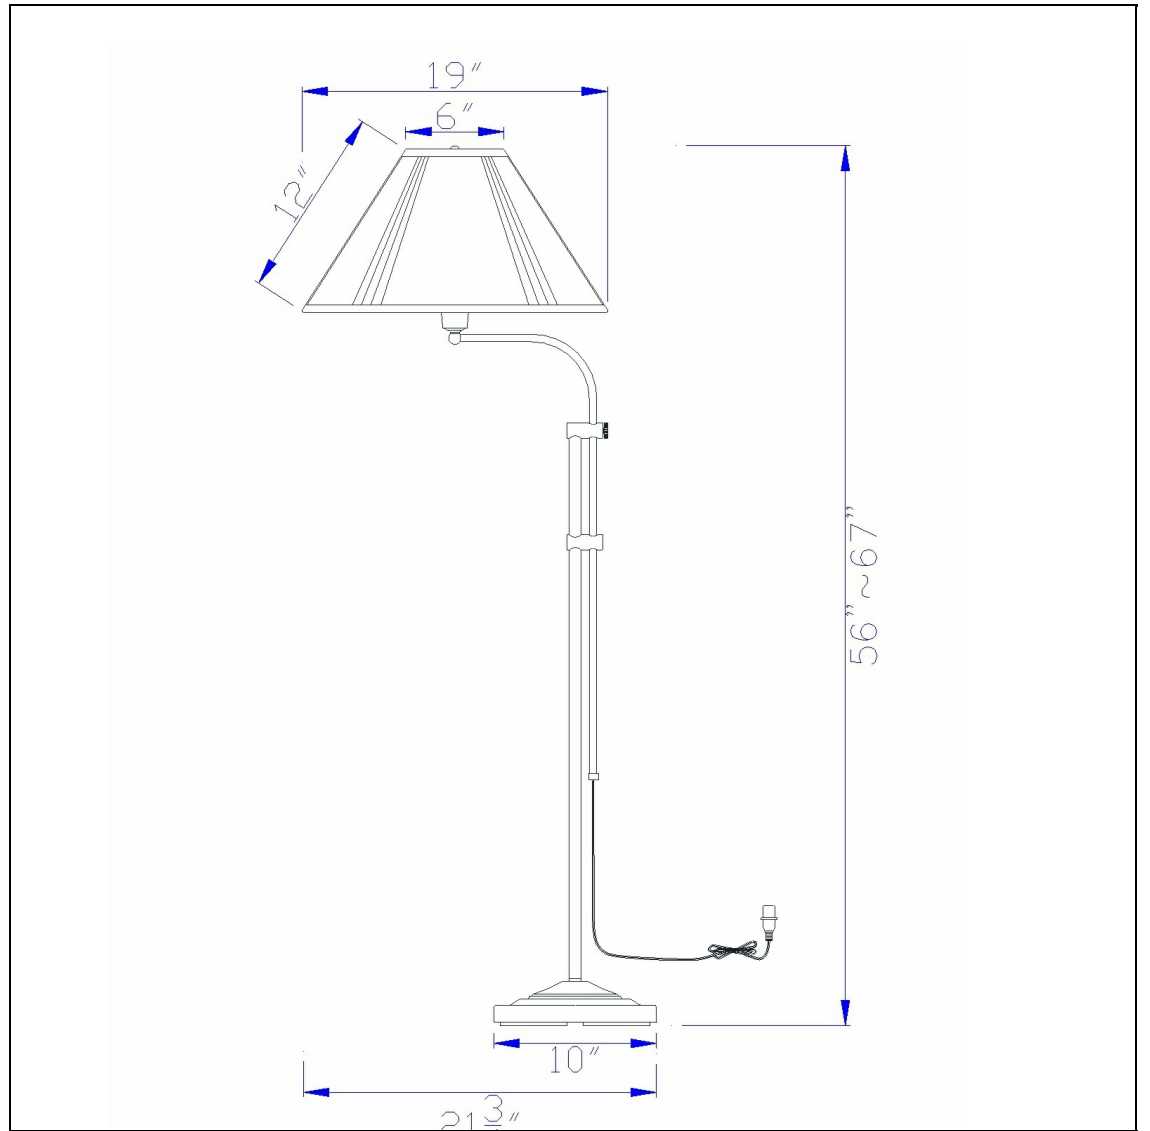

Product No. **BO-216-RU**

Description

150W 3Way Floor Lamp W/Adjust Pole  
Durable metal construction  
Includes hardback fabric shade  
Spider type shade  
Three way mechanism for optimal control of light  
6 Foot cord  
6 Foot cord  
67.5" Height Metal Floor Lamp in Rust

Technical Specifications

<b>UPC</b>	020193067284	<b>Carton 1 Dimensions</b>	27.50 x 5.00 x 12.80
<b>Wattage</b>	150W	<b>Carton 2 Dimensions</b>	12.00 x 9.00 x 12.80
<b>CRI</b>	N/A	<b>Carton 3 Dimensions</b>	20.00 x 20.00 x 10.00
<b>Lumen</b>	N/A	<b>Package Dimensions</b>	L: 12.80 W: 5.00 H: 27.50
<b>Switch Type</b>	3-Way		
<b>Bulb Base</b>	E26		
<b>Number of Lights</b>	1		
<b>Color</b>	Rust		
<b>Base Color</b>	Rust		