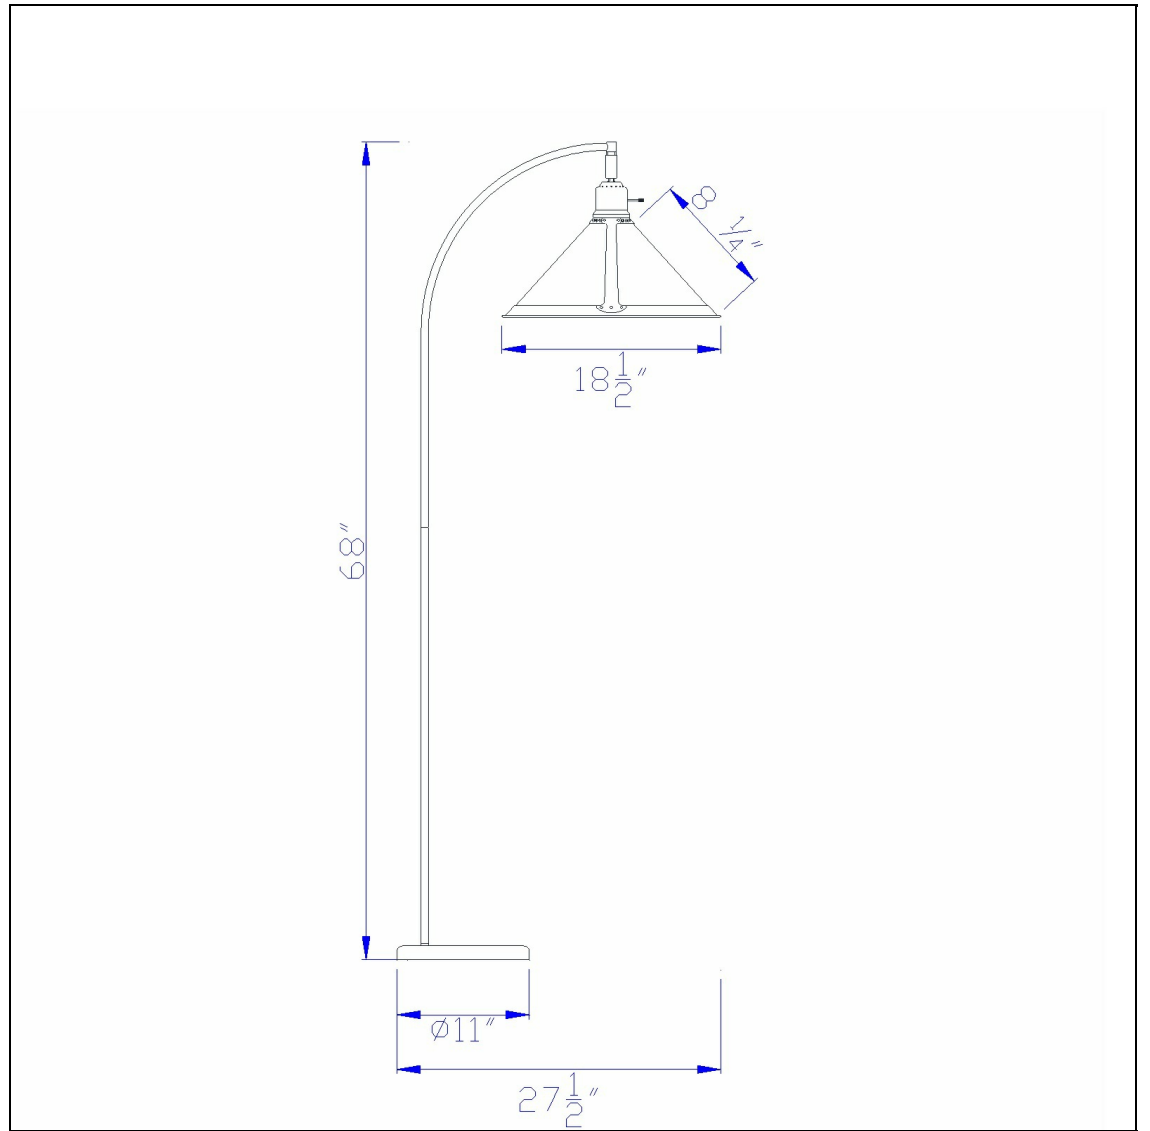

Product No. **BO-217-RU**

Description

150 Watt 3 Way Arc Floor Lamp
Durable metal construction
Uno style shade
Shade constructed of natural compressed mica
Adjustable head
6 Foot cord
6 Foot cord
68" Height Metal Arc Lamp in Rust

Technical Specifications

UPC	020193067284	Carton 1 Dimensions	28.30 x 4.80 x 14.30
Wattage	150W	Carton 2 Dimensions	9.00 x 19.00 x 14.30
CRI	N/A	Carton 3 Dimensions	20.00 x 20.00 x 15.00
Lumen	N/A	Package Dimensions	L: 14.30 W: 4.80 H: 28.30
Switch Type	3-Way		
Bulb Base	E26		
Number of Lights	1		
Color	Rust		
Base Color	Rust		