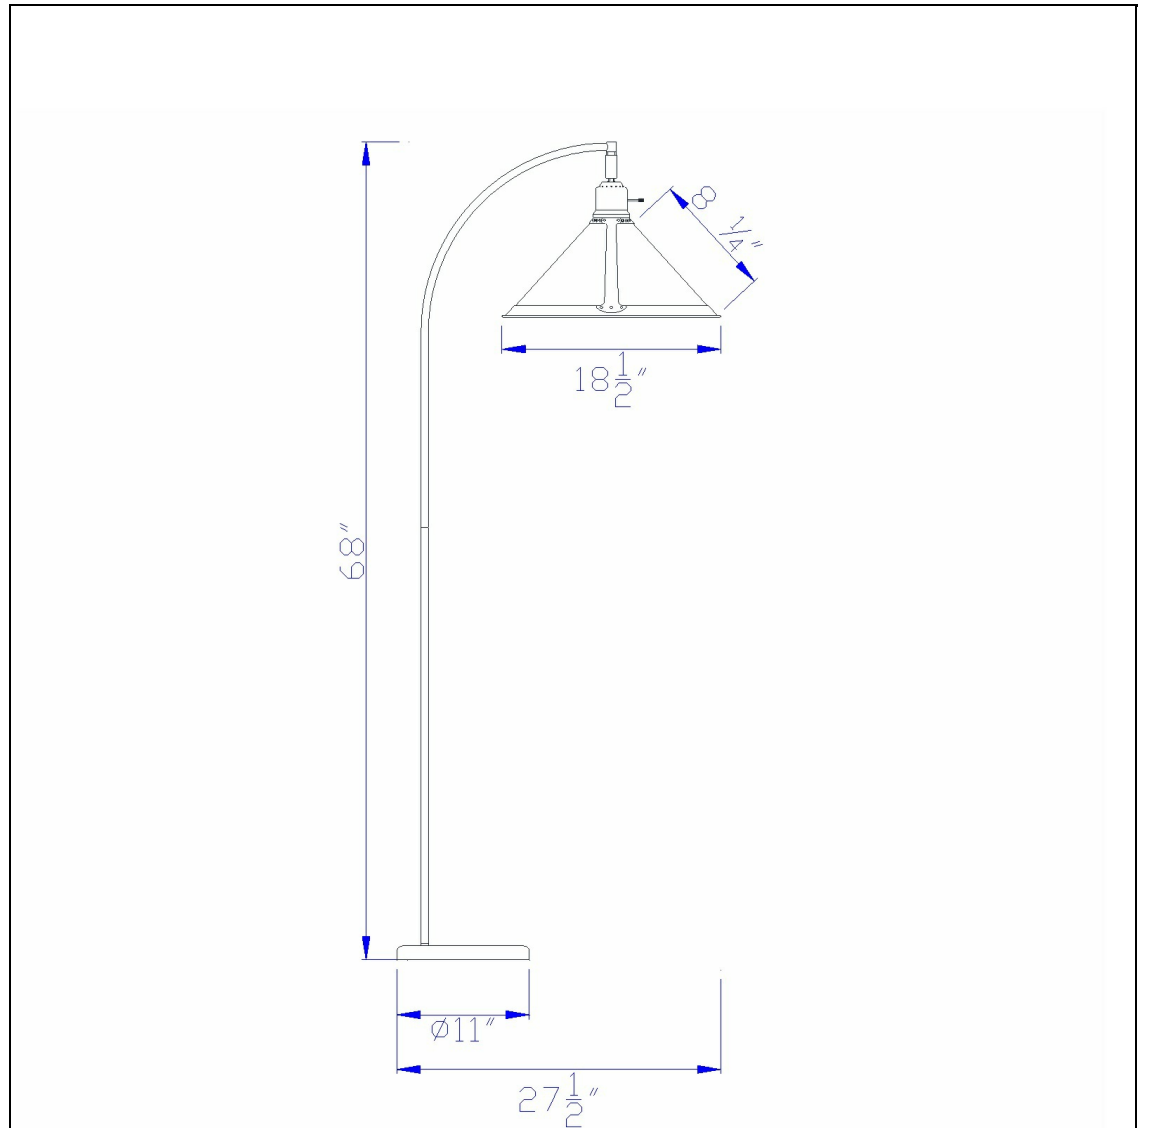

Product No. **BO-217-RU**

Description

150 Watt 3 Way Arc Floor Lamp  
Durable metal construction  
Uno style shade  
Shade constructed of natural compressed mica  
Adjustable head  
6 Foot cord  
6 Foot cord  
68" Height Metal Arc Lamp in Rust

Technical Specifications

<b>UPC</b>	020193067284	<b>Carton 1 Dimensions</b>	28.30 x 4.80 x 14.30
<b>Wattage</b>	150W	<b>Carton 2 Dimensions</b>	9.00 x 19.00 x 14.30
<b>CRI</b>	N/A	<b>Carton 3 Dimensions</b>	20.00 x 20.00 x 15.00
<b>Lumen</b>	N/A	<b>Package Dimensions</b>	L: 14.30 W: 4.80 H: 28.30
<b>Switch Type</b>	3-Way		
<b>Bulb Base</b>	E26		
<b>Number of Lights</b>	1		
<b>Color</b>	Rust		
<b>Base Color</b>	Rust		