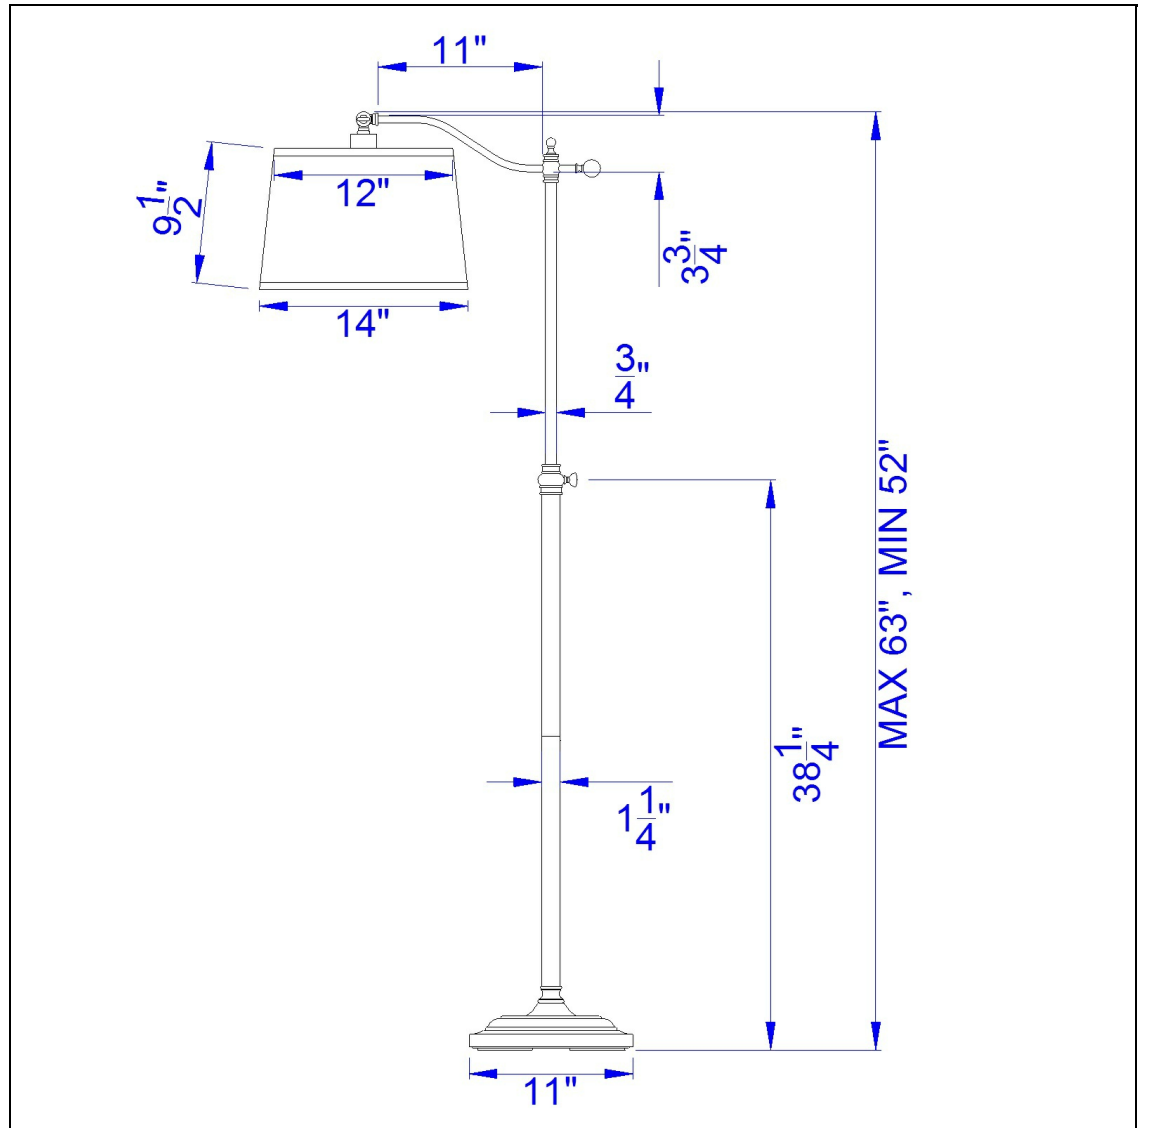

Product No. **BO-2205FL-DB**

Description

100W Wilmington Down Bridge Fl
Durable metal construction
Foot switch
Uno style shade
Minimum height is 52", Maximum is 63"
6 Foot cord
6 Foot cord
62.5" Height Metal Floro Lamp in Dark Bronze

Technical Specifications

UPC	020193067284	Shade Top1	12.00
Wattage	100W	Shade Bottom1	14.00
CRI	N/A	Shade Side	9.50
Lumen	N/A	Carton 1 Dimensions	7.00 x 14.30 x 25.30
Switch Type	On/Off	Carton 2 Dimensions	10.00 x 15.00 x 25.30
Bulb Base	E26	Carton 3 Dimensions	16.00 x 16.00 x 10.00
Number of Lights	1	Package Dimensions	L: 25.30 W: 14.30 H: 7.00
Color	Dark Bronze		
Base Color	Dark Bronze		