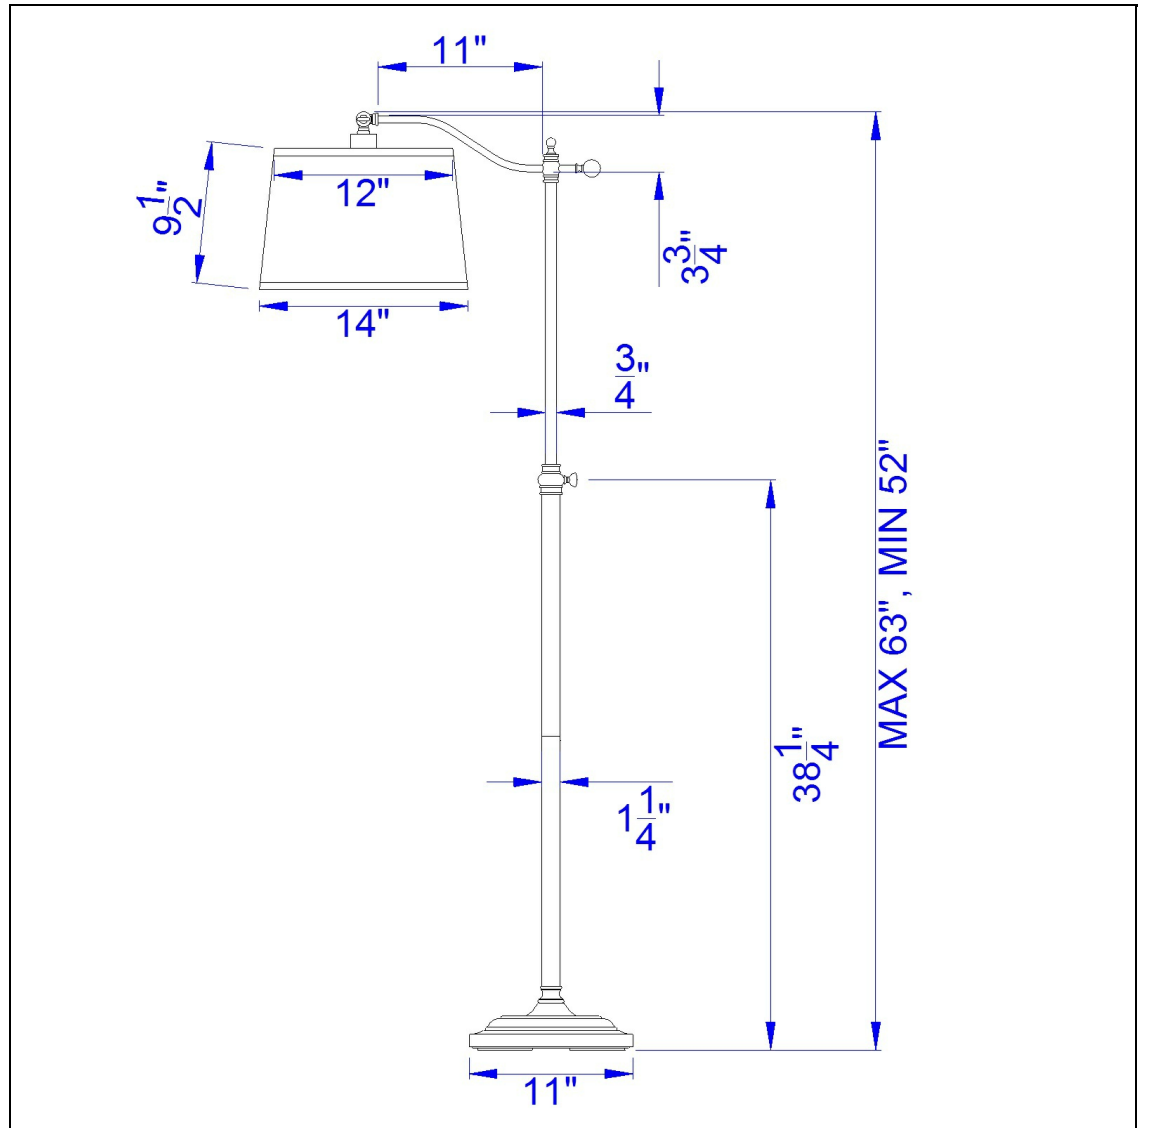

Product No. **BO-2205FL-DB**

Description

100W Wilmington Down Bridge Fl  
Durable metal construction  
Foot switch  
Uno style shade  
Minimum height is 52", Maximum is 63"  
6 Foot cord  
6 Foot cord  
62.5" Height Metal Floro Lamp in Dark Bronze

Technical Specifications

<b>UPC</b>	020193067284	<b>Shade Top1</b>	12.00
<b>Wattage</b>	100W	<b>Shade Bottom1</b>	14.00
<b>CRI</b>	N/A	<b>Shade Side</b>	9.50
<b>Lumen</b>	N/A	<b>Carton 1 Dimensions</b>	7.00 x 14.30 x 25.30
<b>Switch Type</b>	On/Off	<b>Carton 2 Dimensions</b>	10.00 x 15.00 x 25.30
<b>Bulb Base</b>	E26	<b>Carton 3 Dimensions</b>	16.00 x 16.00 x 10.00
<b>Number of Lights</b>	1	<b>Package Dimensions</b>	L: 25.30 W: 14.30 H: 7.00
<b>Color</b>	Dark Bronze		
<b>Base Color</b>	Dark Bronze		