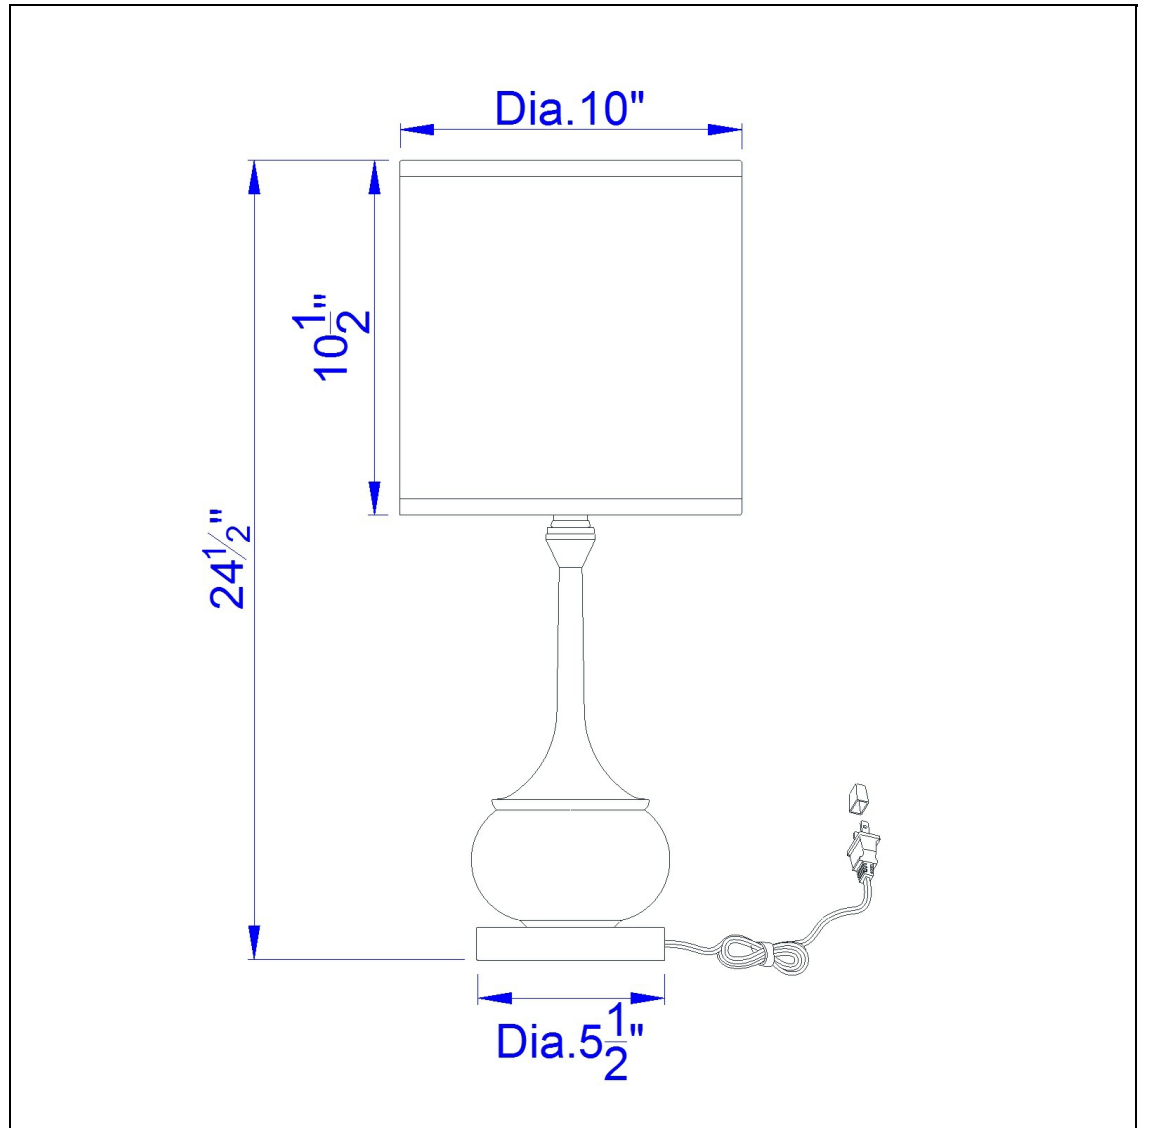

Product No. **BO-2256TB-BS**

Description

100W Tapron Metal Accent Lamp  
Durable metal construction  
Ships in one carton  
Uno style shade  
Includes matching shade  
6 Foot cord  
Ships in one carton  
Ships in one carton  
24.5" Height Metal Accent Lamp in Brushed Steel

Technical Specifications

|                         |               |                            |                            |
|-------------------------|---------------|----------------------------|----------------------------|
| <b>UPC</b>              | 020193067284  | <b>Shade Top1</b>          | 10.00                      |
| <b>Wattage</b>          | 100W          | <b>Shade Bottom1</b>       | 10.00                      |
| <b>CRI</b>              | N/A           | <b>Shade Side</b>          | 10.50                      |
| <b>Lumen</b>            | N/A           | <b>Carton 1 Dimensions</b> | 16.30 x 12.00 x 12.00      |
| <b>Switch Type</b>      | On/Off        | <b>Carton 2 Dimensions</b> | 0.00 x 0.00 x 12.00        |
| <b>Bulb Base</b>        | E26           | <b>Package Dimensions</b>  | L: 12.00 W: 12.00 H: 16.30 |
| <b>Number of Lights</b> | 1             |                            |                            |
| <b>Color</b>            | Brushed Steel |                            |                            |
| <b>Base Color</b>       | Brushed Steel |                            |                            |