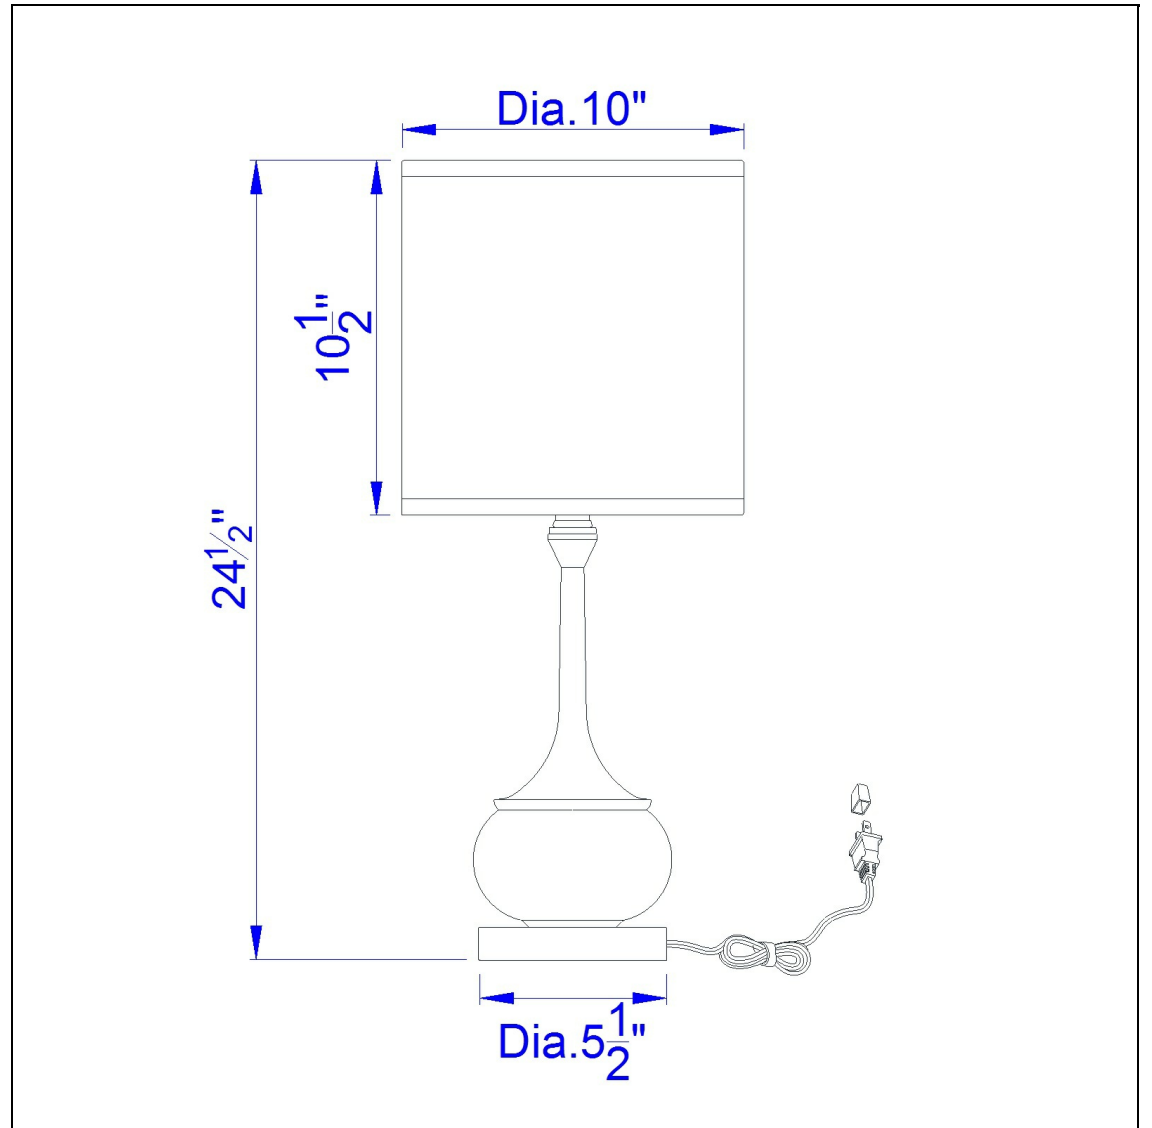

Product No. **BO-2256TB-BS**

Description

100W Tapron Metal Accent Lamp  
Durable metal construction  
Ships in one carton  
Uno style shade  
Includes matching shade  
6 Foot cord  
Ships in one carton  
Ships in one carton  
24.5" Height Metal Accent Lamp in Brushed Steel

Technical Specifications

<b>UPC</b>	020193067284	<b>Shade Top1</b>	10.00
<b>Wattage</b>	100W	<b>Shade Bottom1</b>	10.00
<b>CRI</b>	N/A	<b>Shade Side</b>	10.50
<b>Lumen</b>	N/A	<b>Carton 1 Dimensions</b>	16.30 x 12.00 x 12.00
<b>Switch Type</b>	On/Off	<b>Carton 2 Dimensions</b>	0.00 x 0.00 x 12.00
<b>Bulb Base</b>	E26	<b>Package Dimensions</b>	L: 12.00 W: 12.00 H: 16.30
<b>Number of Lights</b>	1		
<b>Color</b>	Brushed Steel		
<b>Base Color</b>	Brushed Steel		