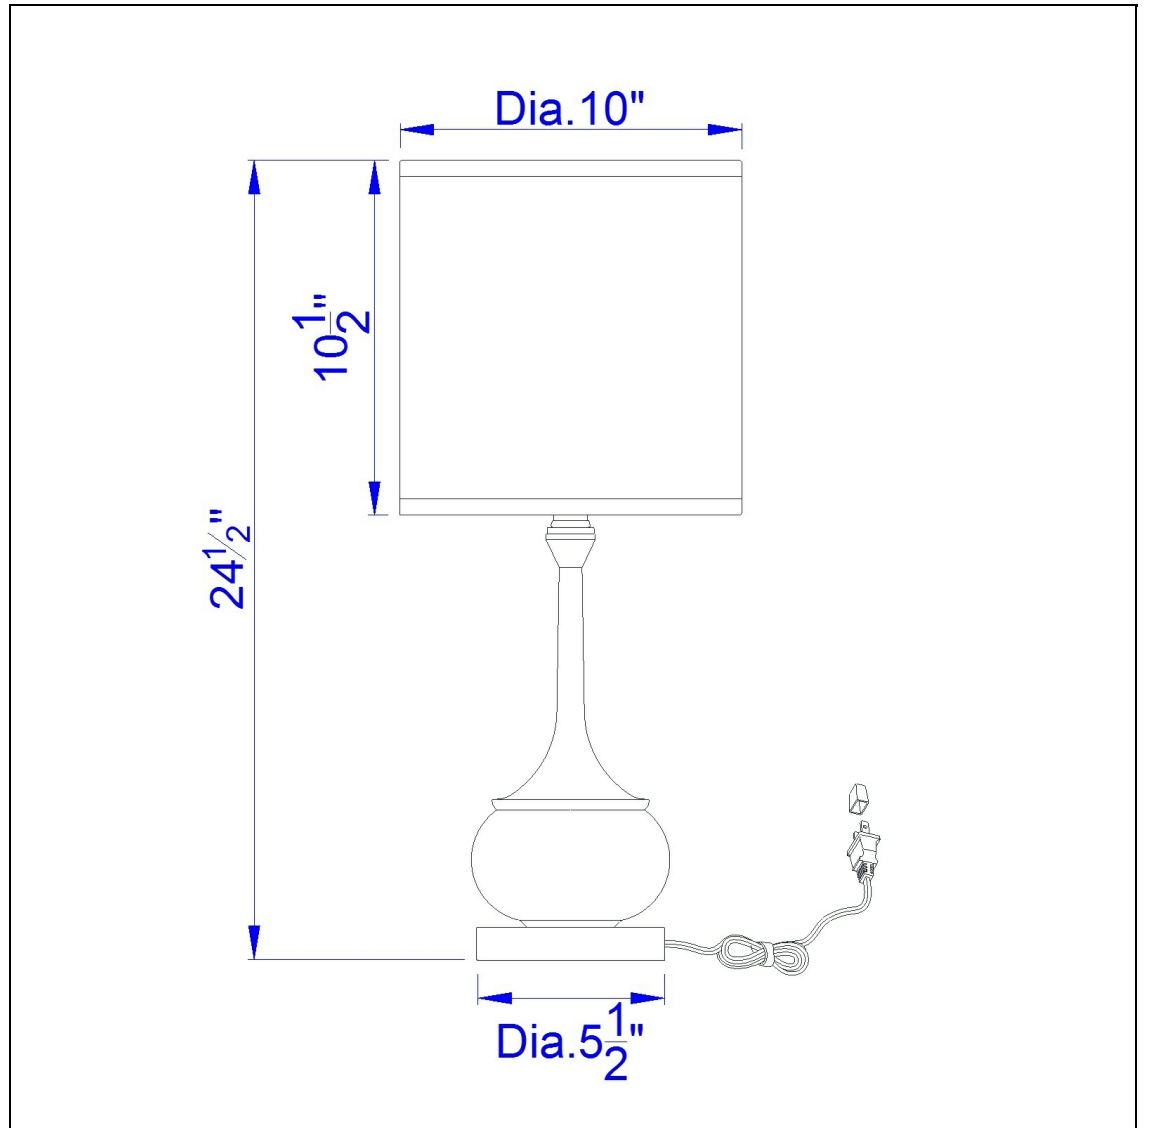

Product No. **BO-2256TB-DB**

Description

100W Tapron Metal Accent Lamp
Durable metal construction
Ships in one carton
Uno style shade
Includes matching shade
6 Foot cord
Ships in one carton
Ships in one carton
24.5" Height Metal Accent Lamp in Dark Bronze

Technical Specifications

UPC	020193067284	Shade Top1	10.00
Wattage	100W	Shade Bottom1	10.00
CRI	N/A	Shade Side	10.50
Lumen	N/A	Carton 1 Dimensions	16.30 x 12.00 x 12.00
Switch Type	On/Off	Carton 2 Dimensions	0.00 x 0.00 x 12.00
Bulb Base	E26	Package Dimensions	L: 12.00 W: 12.00 H: 16.30
Number of Lights	1		
Color	Dark Bronze		
Base Color	Dark Bronze		