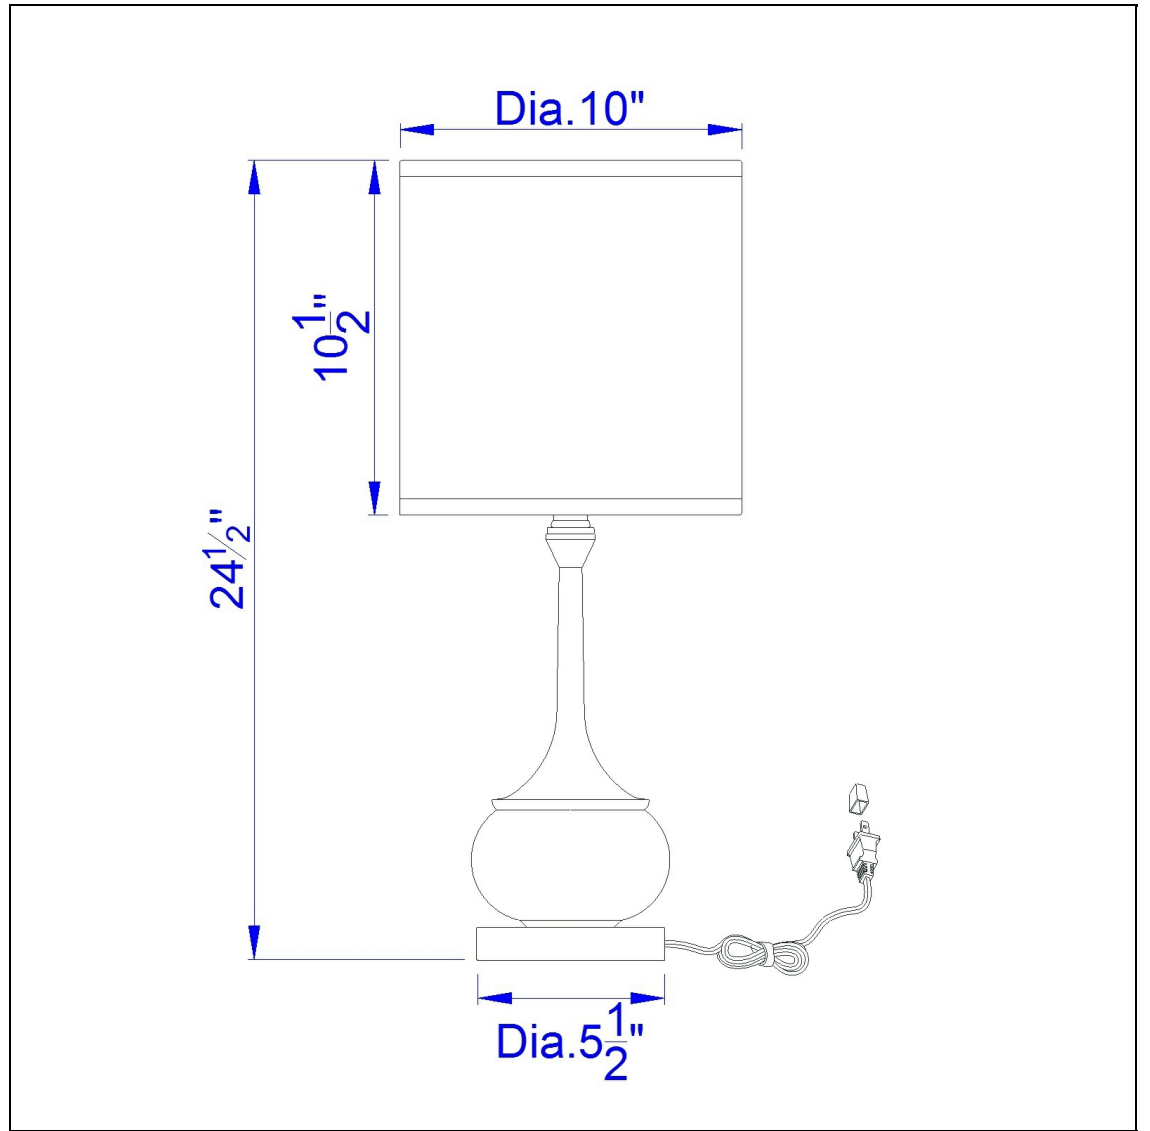

Product No. **BO-2256TB-DB**

Description

100W Tapron Metal Accent Lamp
Durable metal construction
Ships in one carton
Uno style shade
Includes matching shade
6 Foot cord
Ships in one carton
Ships in one carton
24.5" Height Metal Accent Lamp in Dark Bronze

Technical Specifications

UPC	020193067284	Shade Top1	10.00
Wattage	100W	Shade Bottom1	10.00
CRI	N/A	Shade Side	10.50
Lumen	N/A	Carton 1 Dimensions	16.30 x 12.00 x 12.00
Switch Type	On/Off	Carton 2 Dimensions	0.00 x 0.00 x 12.00
Bulb Base	E26	Package Dimensions	L: 12.00 W: 12.00 H: 16.30
Number of Lights	1		
Color	Dark Bronze		
Base Color	Dark Bronze		