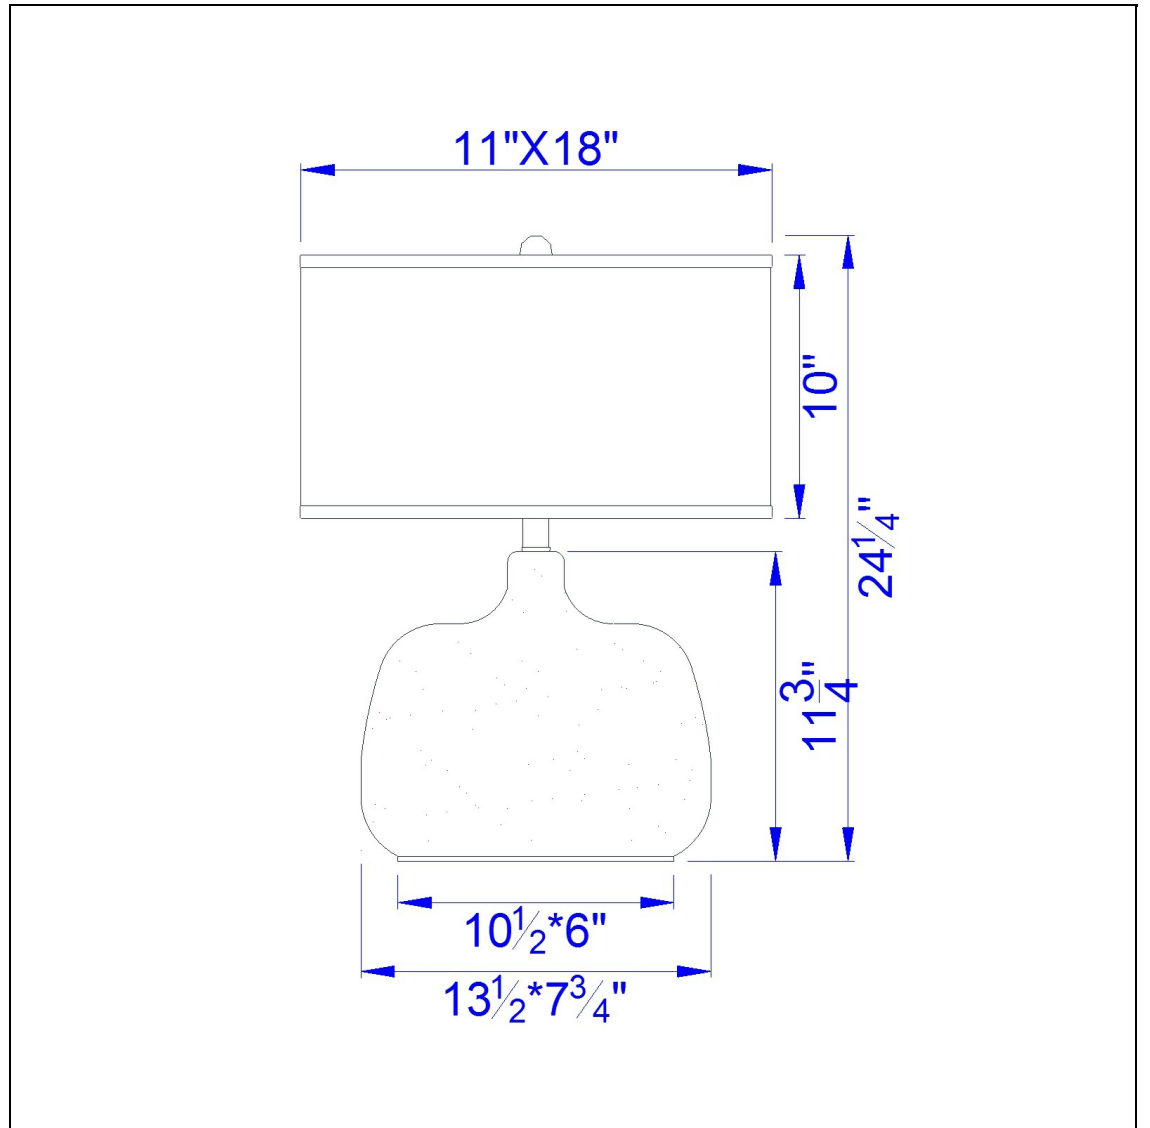

Product No. **BO-2263TB**

Description

150W 3 Way Christi N/Blue Gls Tb Lp
Durable glass construction
Bubble glass effect
Spider type shade
Three way mechanism for optimal control of light
6 Foot cord
Ships in one carton
Ships in one carton
24.25" Height Glass Table Lamp in Blue

Technical Specifications

UPC	020193067284
Wattage	150W
CRI	N/A
Lumen	N/A
Switch Type	3-Way
Bulb Base	E26
Number of Lights	1
Color	Ocean Blue
Base Color	Ocean Blue

Shade Top1	11.00
Shade Top2	18.00
Shade Bottom1	11.00
Shade Bottom2	18.00
Shade Side	10.50
Carton 1 Dimensions	20.60 x 12.00 x 19.10
Carton 2 Dimensions	0.00 x 0.00 x 19.10
Package Dimensions	L: 19.10 W: 12.00 H: 20.60