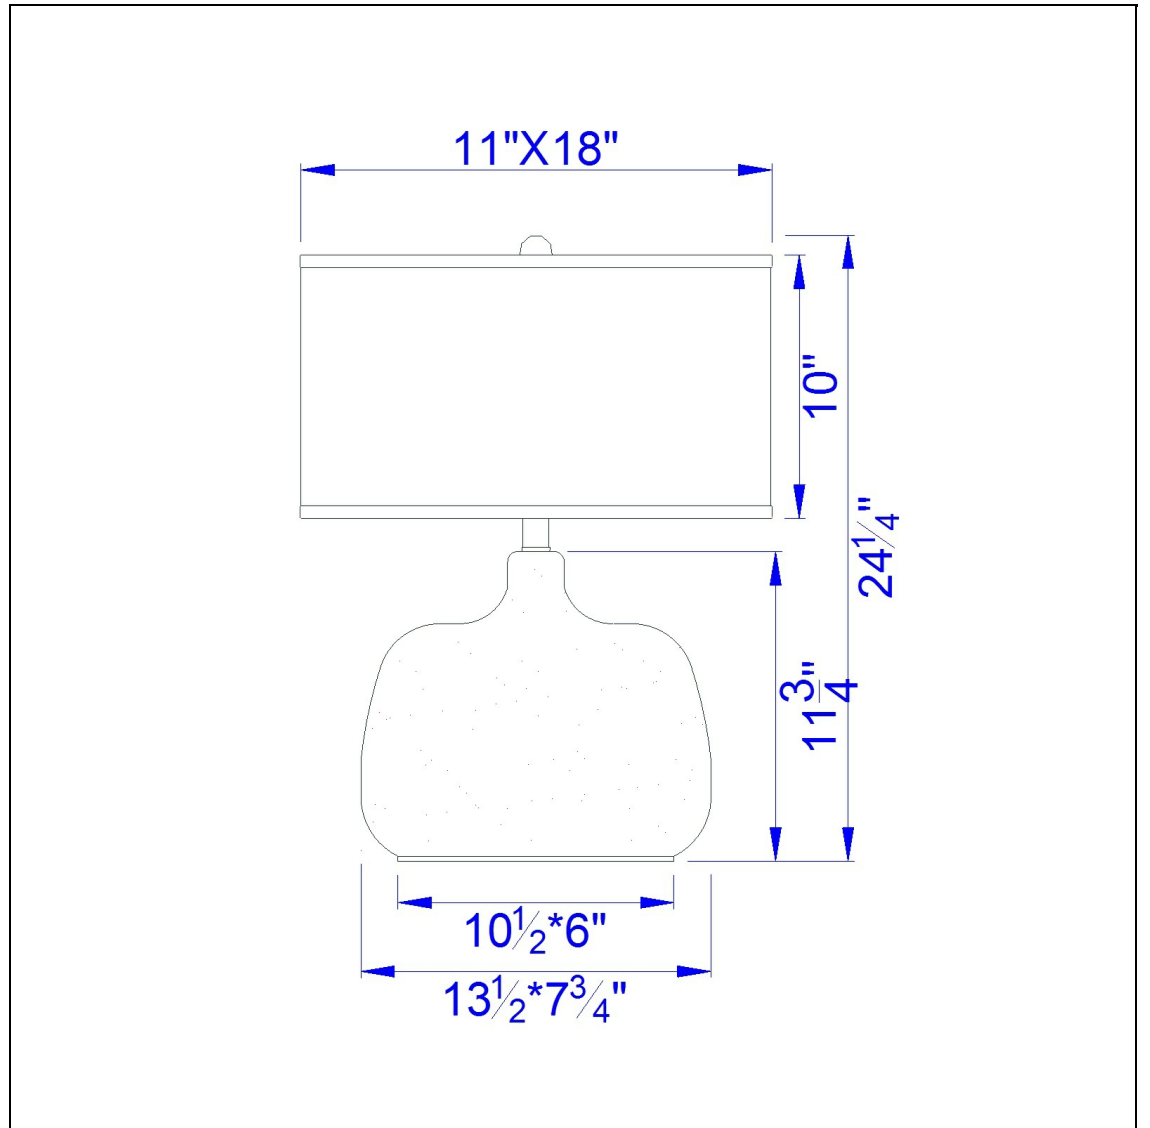

Product No. **BO-2263TB**

Description

150W 3 Way Christi N/Blue Gls Tb Lp
Durable glass construction
Bubble glass effect
Spider type shade
Three way mechanism for optimal control of light
6 Foot cord
Ships in one carton
Ships in one carton
24.25" Height Glass Table Lamp in Blue

Technical Specifications

UPC	020193067284	Shade Top1	11.00
Wattage	150W	Shade Top2	18.00
CRI	N/A	Shade Bottom1	11.00
Lumen	N/A	Shade Bottom2	18.00
Switch Type	3-Way	Shade Side	10.50
Bulb Base	E26	Carton 1 Dimensions	20.60 x 12.00 x 19.10
Number of Lights	1	Carton 2 Dimensions	0.00 x 0.00 x 19.10
Color	Ocean Blue	Package Dimensions	L: 19.10 W: 12.00 H: 20.60
Base Color	Ocean Blue		