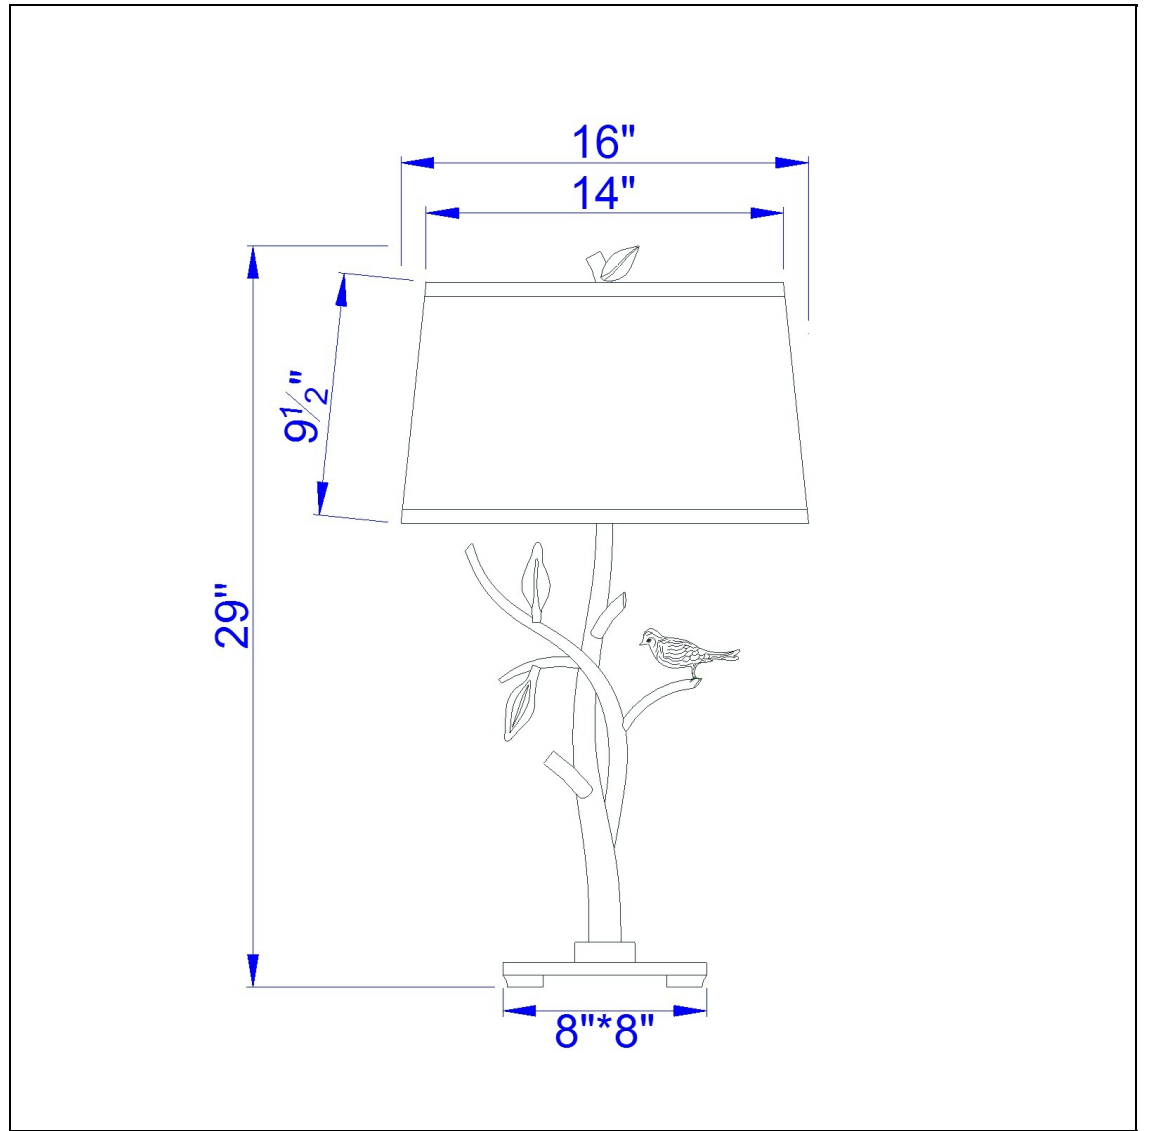

Product No. **BO-2301TB**

Description

150W 3 Way Medora Iron Tb Lamp  
Durable iron construction  
Forged iron tree and and bird design  
Hammered base  
Spider type shade  
6 Foot cord  
6 Foot cord  
29" Height Iron Table Lamp in Iron Finish

Technical Specifications

<b>UPC</b>	020193067284	<b>Shade Top1</b>	14.00
<b>Wattage</b>	150W	<b>Shade Bottom1</b>	16.00
<b>CRI</b>	N/A	<b>Shade Side</b>	9.50
<b>Lumen</b>	N/A	<b>Carton 1 Dimensions</b>	24.30 x 10.50 x 13.50
<b>Switch Type</b>	3-Way	<b>Carton 2 Dimensions</b>	10.00 x 17.00 x 13.50
<b>Bulb Base</b>	E26	<b>Carton 3 Dimensions</b>	17.00 x 17.00 x 10.00
<b>Number of Lights</b>	1	<b>Package Dimensions</b>	L: 13.50 W: 10.50 H: 24.30
<b>Color</b>	Light Tan		
<b>Base Color</b>	Iron		