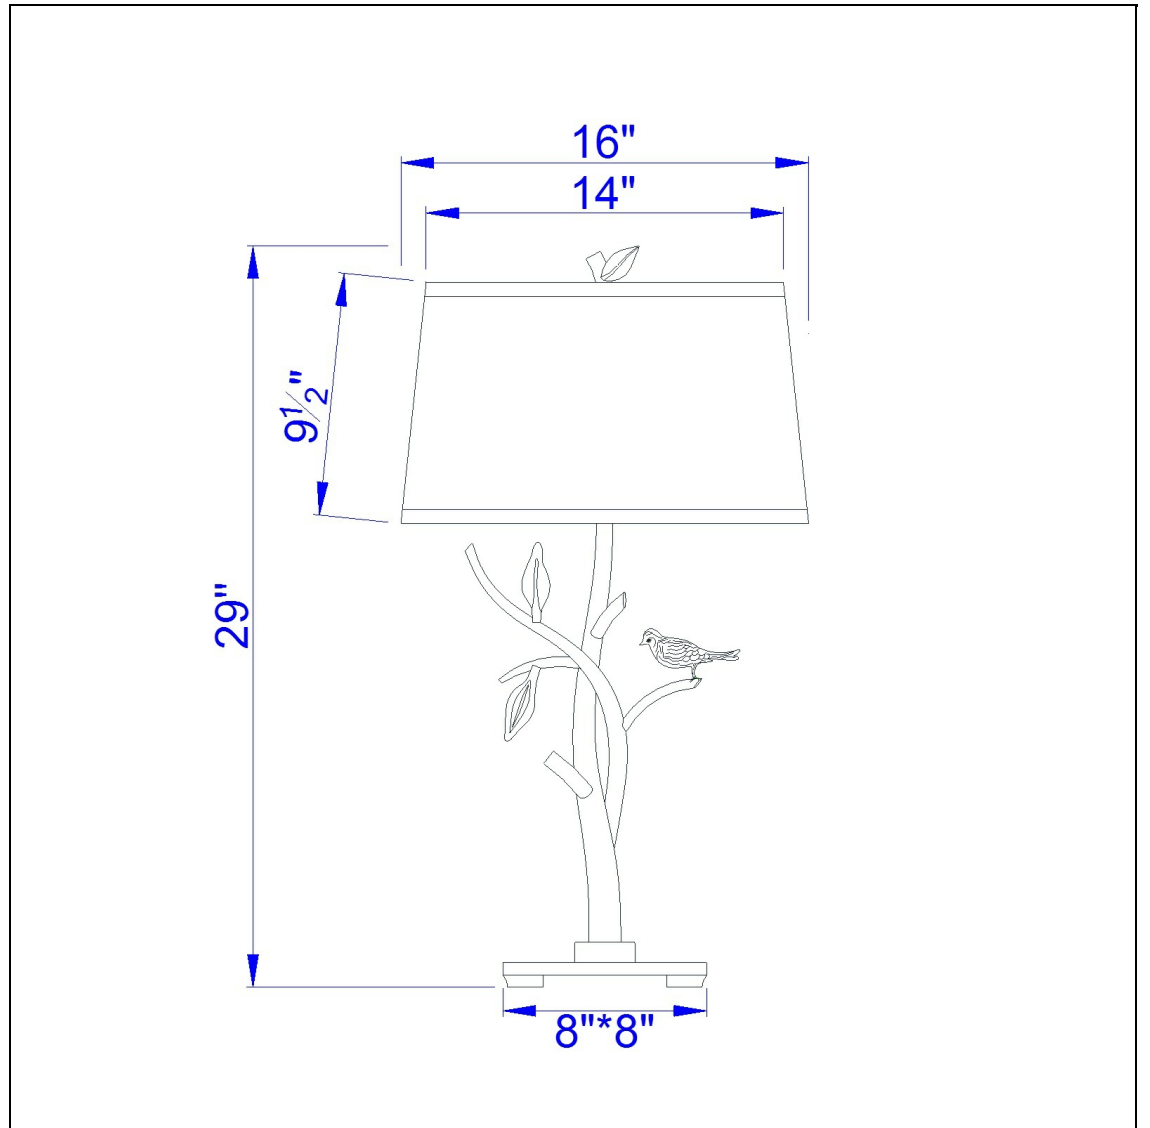

Product No. **BO-2301TB**

Description

150W 3 Way Medora Iron Tb Lamp  
Durable iron construction  
Forged iron tree and and bird design  
Hammered base  
Spider type shade  
6 Foot cord  
6 Foot cord  
29" Height Iron Table Lamp in Iron Finish

Technical Specifications

<b>UPC</b>	020193067284	<b>Shade Top1</b>	14.00
<b>Wattage</b>	150W	<b>Shade Bottom1</b>	16.00
<b>CRI</b>	N/A	<b>Shade Side</b>	9.50
<b>Lumen</b>	N/A	<b>Carton 1 Dimensions</b>	24.30 x 10.50 x 13.50
<b>Switch Type</b>	3-Way	<b>Carton 2 Dimensions</b>	10.00 x 17.00 x 13.50
<b>Bulb Base</b>	E26	<b>Carton 3 Dimensions</b>	17.00 x 17.00 x 10.00
<b>Number of Lights</b>	1	<b>Package Dimensions</b>	L: 13.50 W: 10.50 H: 24.30
<b>Color</b>	Light Tan		
<b>Base Color</b>	Iron		