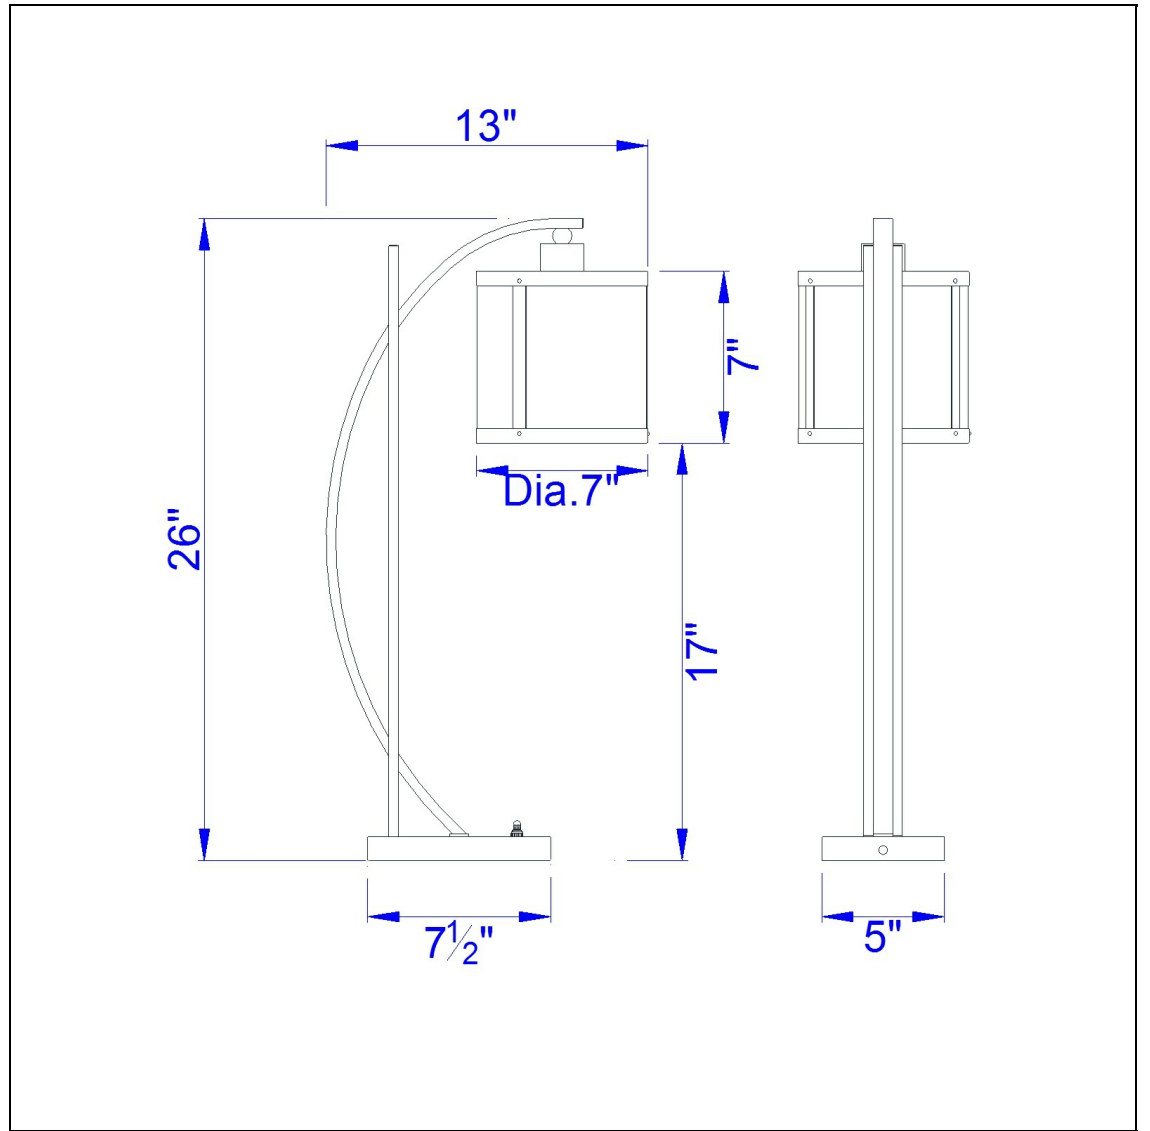

Product No. **BO-2320TB**

Description

60W Mica Table Lamp  
Durable metal construction  
Natural white mica shade  
Uno style shade  
Base switch  
6 Foot cord  
Ships in one carton  
Ships in one carton  
26" Height Metal Table Lamp in Iron

Technical Specifications

<b>UPC</b>	020193067284	<b>Carton 1 Dimensions</b>	29.30 x 9.00 x 13.30
<b>Wattage</b>	60W	<b>Carton 2 Dimensions</b>	0.00 x 0.00 x 13.30
<b>CRI</b>	N/A	<b>Package Dimensions</b>	L: 13.30 W: 9.00 H: 29.30
<b>Lumen</b>	N/A		
<b>Switch Type</b>	On/Off		
<b>Bulb Base</b>	E26		
<b>Number of Lights</b>	1		
<b>Color</b>	Iron		
<b>Base Color</b>	Iron		