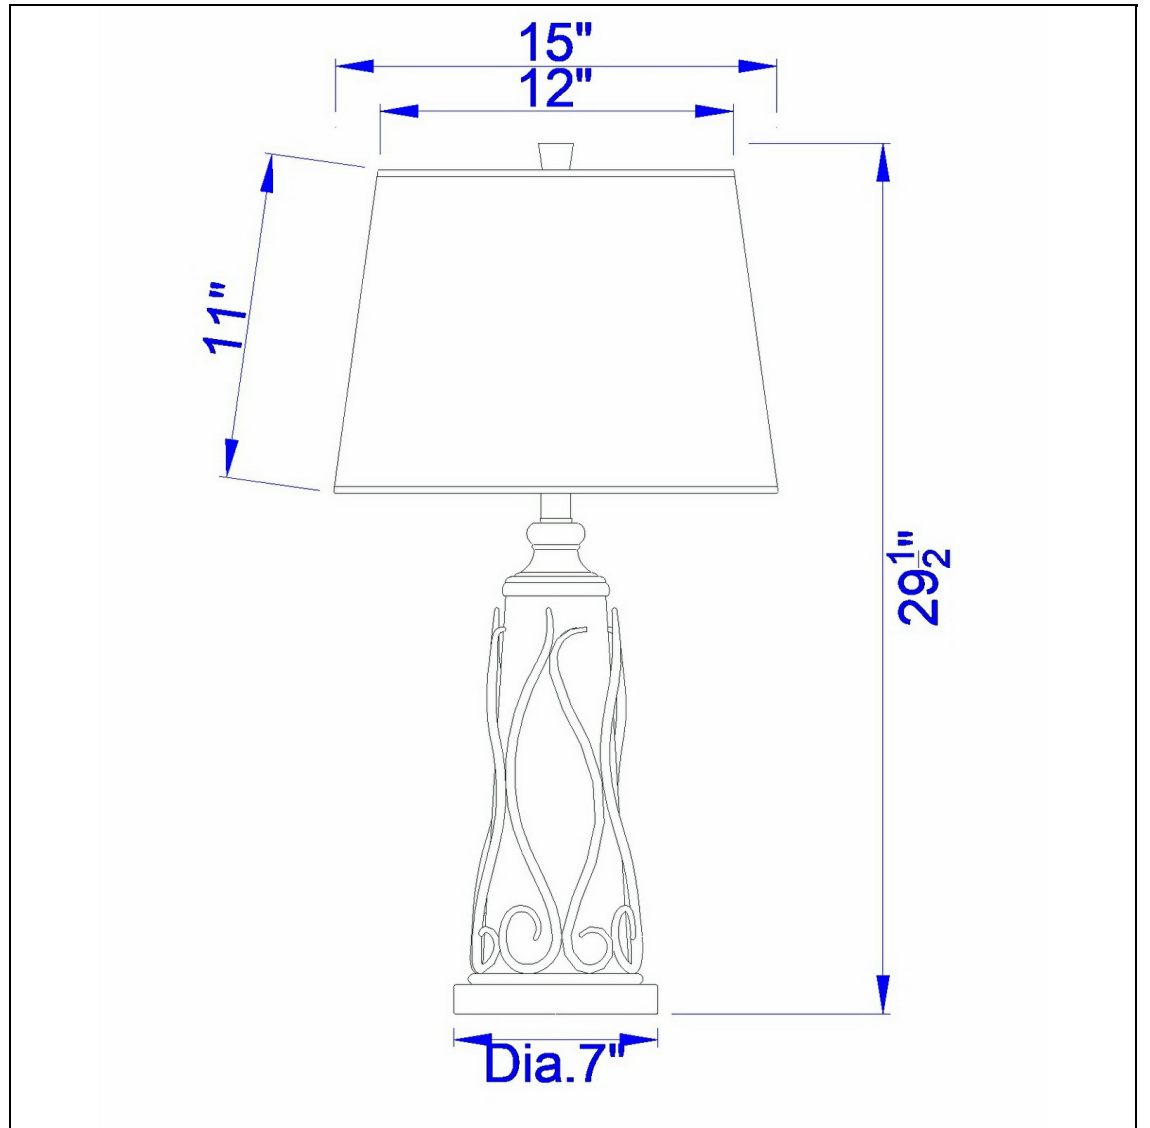

Product No. **BO-2348TB**

Description

150W 3 Way Taylor Tb Lp W/1W LED
Durable metal and glass construction
Scrolled metal decorative base
Frosted glass accent
Includes 1w LED accent light
6 Foot cord
Ships in one carton
Ships in one carton
29.5" Height Metal Table Lamp in Iron

Technical Specifications

UPC	020193067284	Shade Top1	12.00
Wattage	150W+1W LED	Shade Bottom1	15.00
CRI	N/A	Shade Side	11.00
Lumen	N/A	Carton 1 Dimensions	24.80 x 16.00 x 16.00
Switch Type	3-Way	Carton 2 Dimensions	0.00 x 0.00 x 16.00
Bulb Base	E26+LED	Package Dimensions	L: 16.00 W: 16.00 H: 24.80
Number of Lights	2		
Color	Light Brown		
Base Color	Iron		