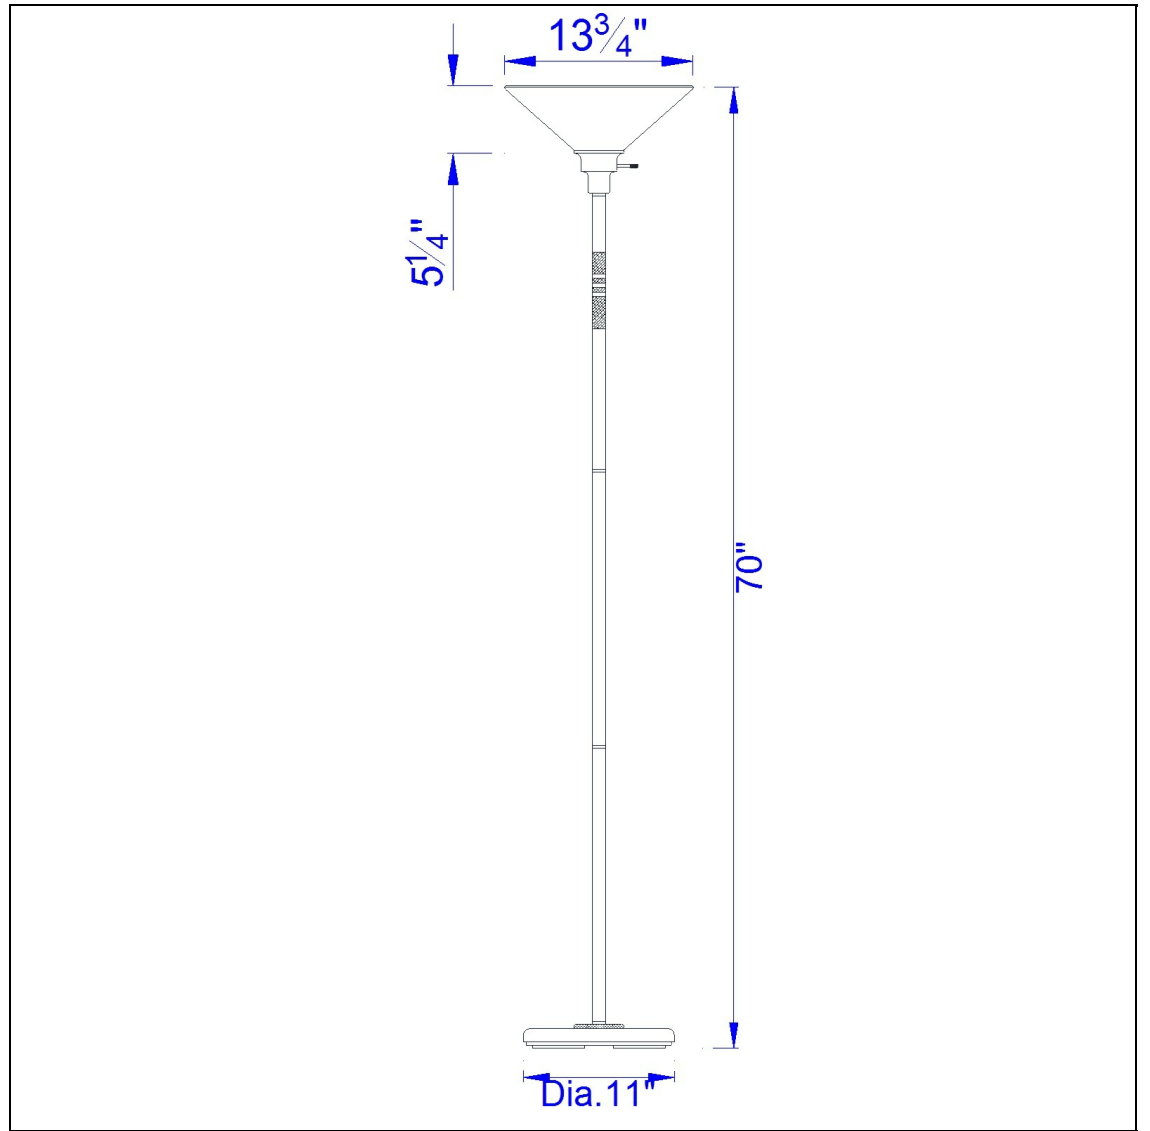

Product No. **BO-234TR-RU**

Description

150W 3Way Soho Metal Torchiere  
Durable metal construction  
Hand painted smoked glass shade  
Faux wood accent stripe  
Three way mechanism for optimal control of light  
6 Foot cord  
Ships in one carton  
Ships in one carton  
70" Height Metal Torchiere in Rust

Technical Specifications

<b>UPC</b>	020193067284
<b>Wattage</b>	150W
<b>CRI</b>	N/A
<b>Lumen</b>	N/A
<b>Switch Type</b>	3-Way
<b>Bulb Base</b>	E26
<b>Number of Lights</b>	1
<b>Color</b>	Rust
<b>Base Color</b>	Rust

<b>Carton 1 Dimensions</b>	23.30 x 9.50 x 17.30
<b>Carton 2 Dimensions</b>	0.00 x 0.00 x 17.30
<b>Package Dimensions</b>	L: 17.30 W: 9.50 H: 23.30