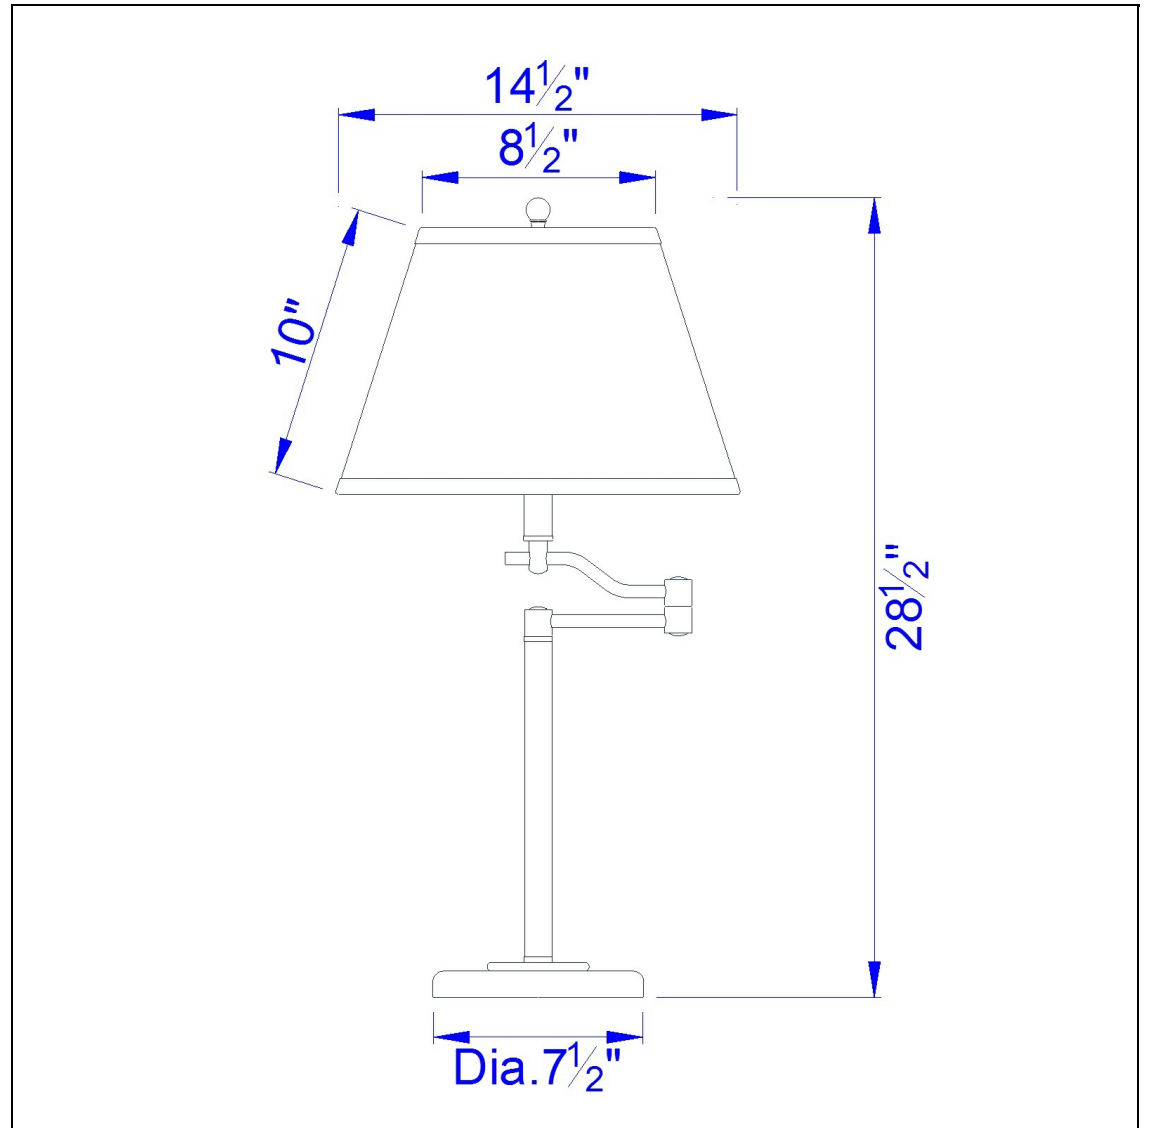

Product No. **BO-2350TB-DB**

Description

150W 3 Way Dana Swing Arm Tb Lamp  
Durable metal construction  
Features functional swing arm  
Includes hardback fabric shade  
Spider type shade  
6 Foot cord  
6 Foot cord  
28.5" Height Metal Table Lamp in Dark Bronze

Technical Specifications

<b>UPC</b>	020193067284	<b>Shade Top1</b>	8.50
<b>Wattage</b>	150W	<b>Shade Bottom1</b>	14.50
<b>CRI</b>	N/A	<b>Shade Side</b>	10.00
<b>Lumen</b>	N/A	<b>Carton 1 Dimensions</b>	14.80 x 4.50 x 11.00
<b>Switch Type</b>	3-Way	<b>Carton 2 Dimensions</b>	10.00 x 16.00 x 11.00
<b>Bulb Base</b>	E26	<b>Carton 3 Dimensions</b>	16.00 x 16.00 x 10.00
<b>Number of Lights</b>	1	<b>Package Dimensions</b>	L: 11.00 W: 4.50 H: 14.80
<b>Color</b>	Dark Bronze		
<b>Base Color</b>	Dark Bronze		