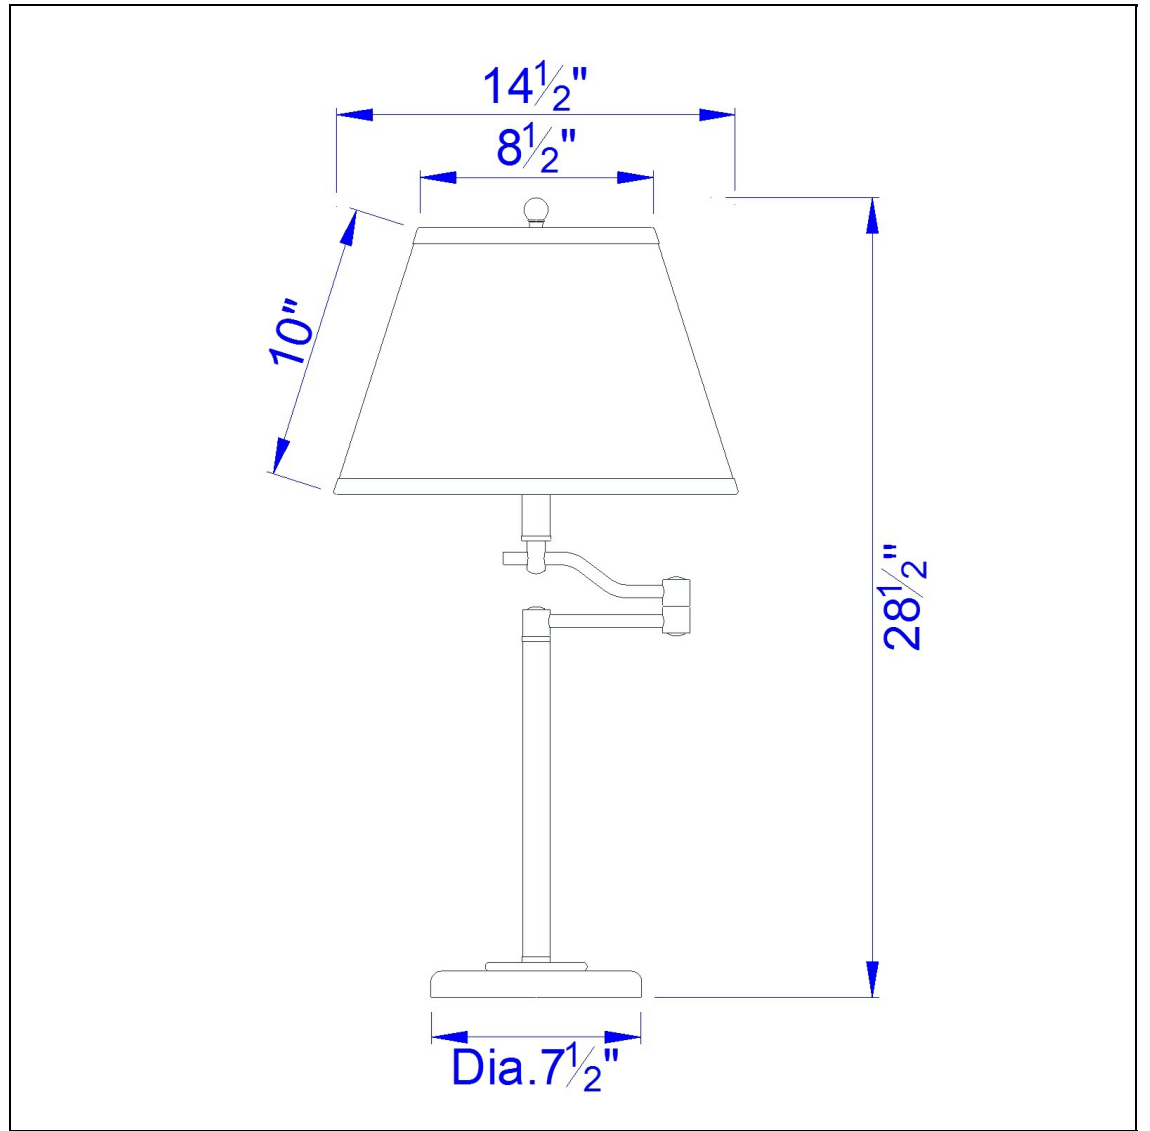

Product No. **BO-2350TB-DB**

Description

150W 3 Way Dana Swing Arm Tb Lamp
Durable metal construction
Features functional swing arm
Includes hardback fabric shade
Spider type shade
6 Foot cord
6 Foot cord
28.5" Height Metal Table Lamp in Dark Bronze

Technical Specifications

UPC	020193067284	Shade Top1	8.50
Wattage	150W	Shade Bottom1	14.50
CRI	N/A	Shade Side	10.00
Lumen	N/A	Carton 1 Dimensions	14.80 x 4.50 x 11.00
Switch Type	3-Way	Carton 2 Dimensions	10.00 x 16.00 x 11.00
Bulb Base	E26	Carton 3 Dimensions	16.00 x 16.00 x 10.00
Number of Lights	1	Package Dimensions	L: 11.00 W: 4.50 H: 14.80
Color	Dark Bronze		
Base Color	Dark Bronze		