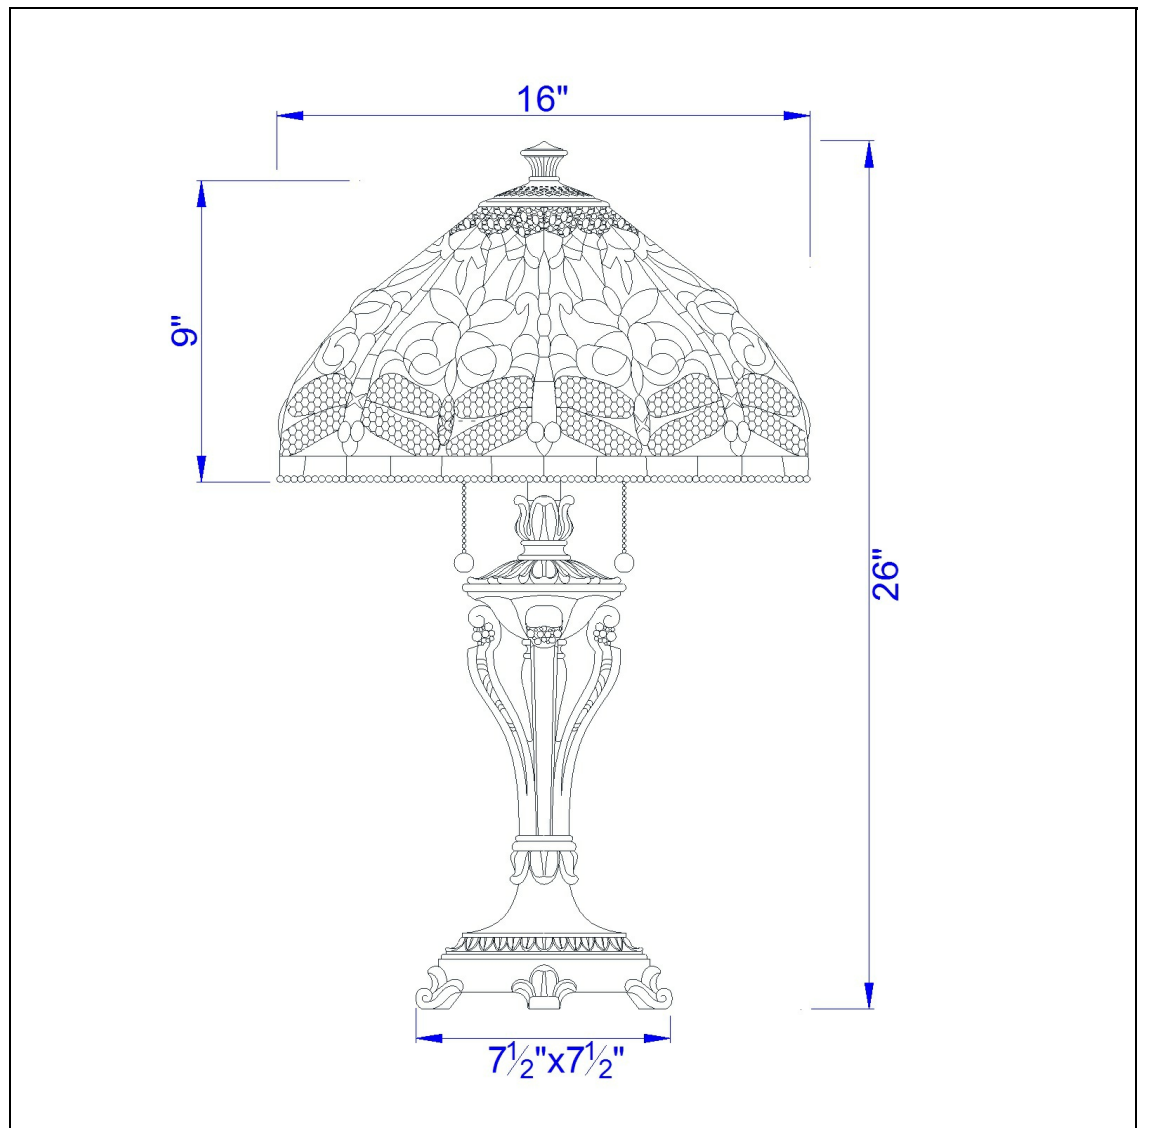

Product No. **BO-2355TB**

Description

60W X 2 Tiffany Table Lamp
Durable metal construction
Tiffany stained glass shade
Double pull chain mechanism
Dragon fly design shade
6 Foot cord
Ships in one carton
Ships in one carton
28.5" Height Metal Table Lamp in Antique Bronze.

Technical Specifications

UPC	020193067284	Shade Bottom1	16.00
Wattage	60WX2	Shade Side	8.50
CRI	N/A	Carton 1 Dimensions	23.30 x 12.00 x 19.30
Lumen	N/A	Carton 2 Dimensions	0.00 x 0.00 x 19.30
Switch Type	On/Off	Package Dimensions	L: 19.30 W: 12.00 H: 23.30
Bulb Base	E26		
Number of Lights	2		
Color	Antique Bronze		
Base Color	Antique Bronze		