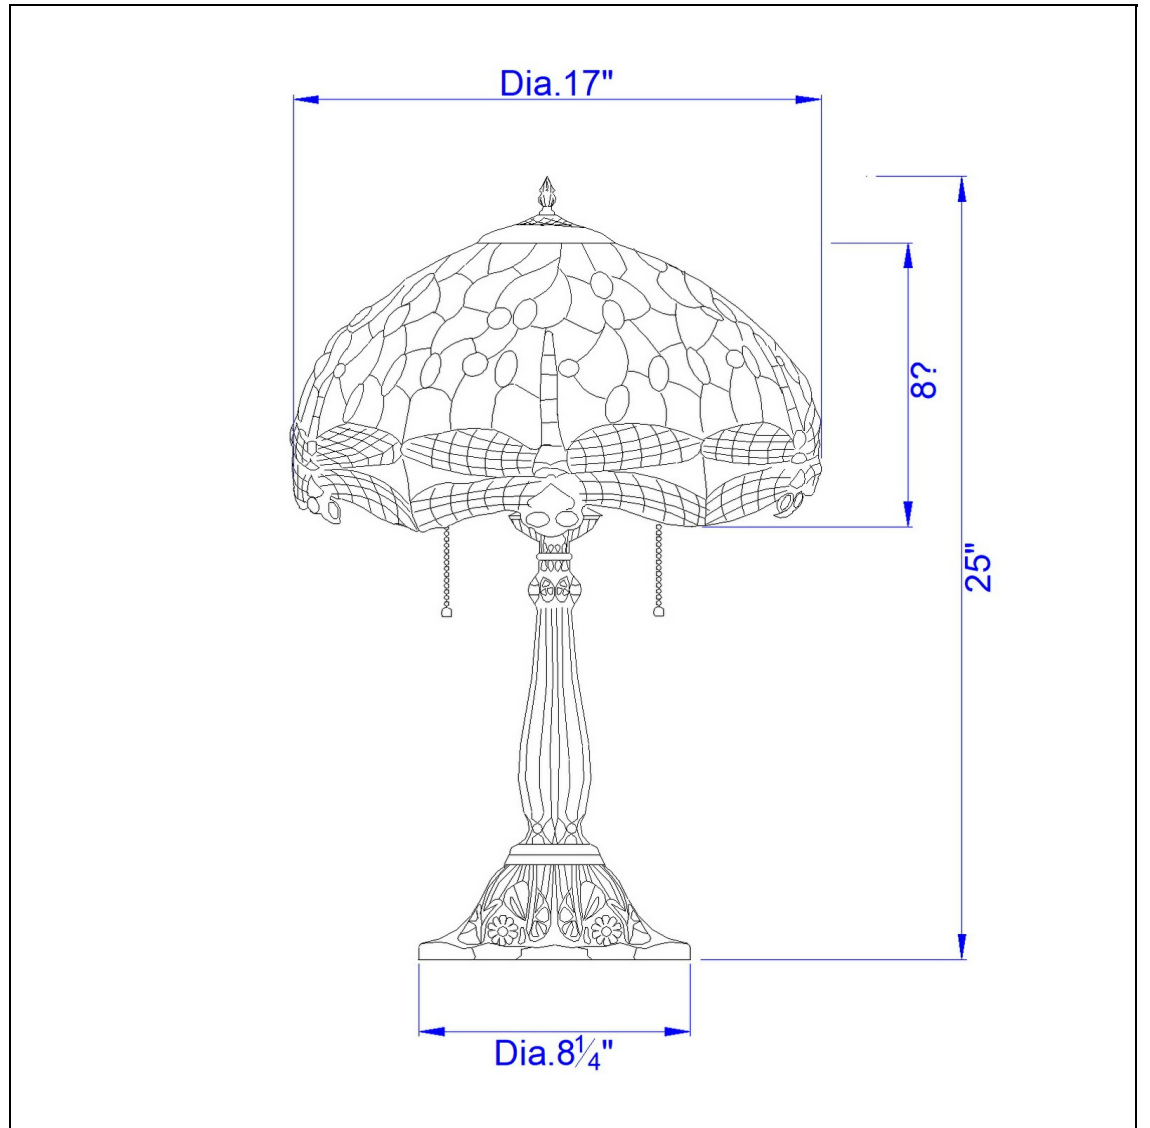

Product No. **BO-2372TB**

Description

60Wx2 Tiffany Tb Lp,Zinc Cast Base
Durable zinc construction
Tiffany stained glass shade
Double light
Pull chain mechanism
6 Foot cord
Ships in one carton
Ships in one carton
23" Height Zinc Cast Table Lamp in Antique Brass

Technical Specifications

UPC	020193067284	Shade Bottom1	16.50
Wattage	60WX2	Shade Side	8.50
CRI	N/A	Carton 1 Dimensions	24.80 x 10.50 x 21.50
Lumen	N/A	Carton 2 Dimensions	0.00 x 0.00 x 21.50
Switch Type	On/Off	Package Dimensions	L: 21.50 W: 10.50 H: 24.80
Bulb Base	E26		
Number of Lights	2		
Color	Antique Brass		
Base Color	Antique Brass		