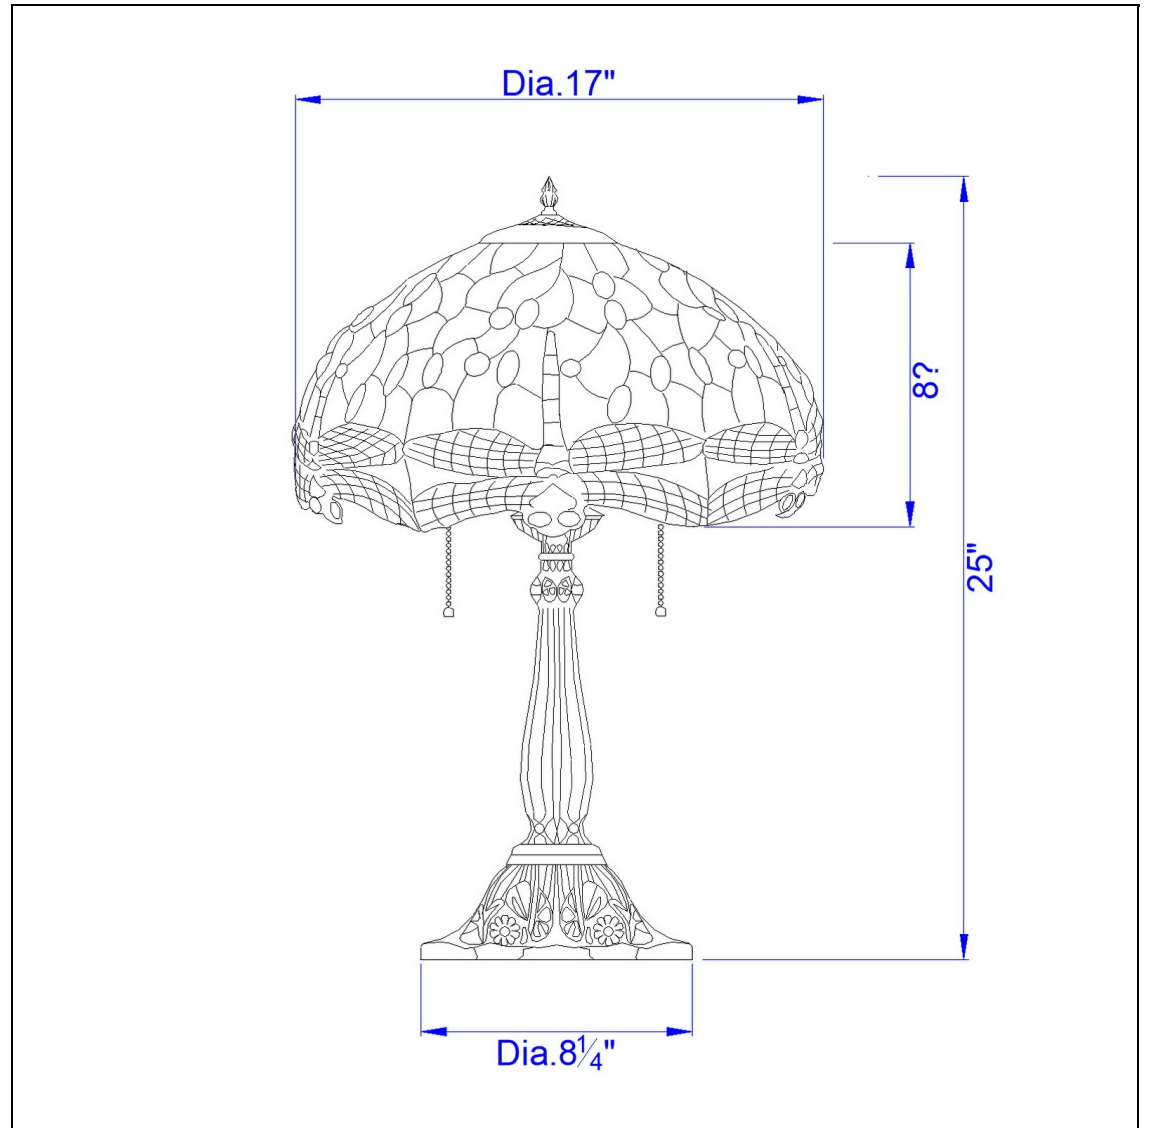

Product No. **BO-2372TB**

Description

60Wx2 Tiffany Tb Lp,Zinc Cast Base
Durable zinc construction
Tiffany stained glass shade
Double light
Pull chain mechanism
6 Foot cord
Ships in one carton
Ships in one carton
23" Height Zinc Cast Table Lamp in Antique Brass

Technical Specifications

UPC	020193067284	Shade Bottom1	16.50
Wattage	60WX2	Shade Side	8.50
CRI	N/A	Carton 1 Dimensions	24.80 x 10.50 x 21.50
Lumen	N/A	Carton 2 Dimensions	0.00 x 0.00 x 21.50
Switch Type	On/Off	Package Dimensions	L: 21.50 W: 10.50 H: 24.80
Bulb Base	E26		
Number of Lights	2		
Color	Antique Brass		
Base Color	Antique Brass		