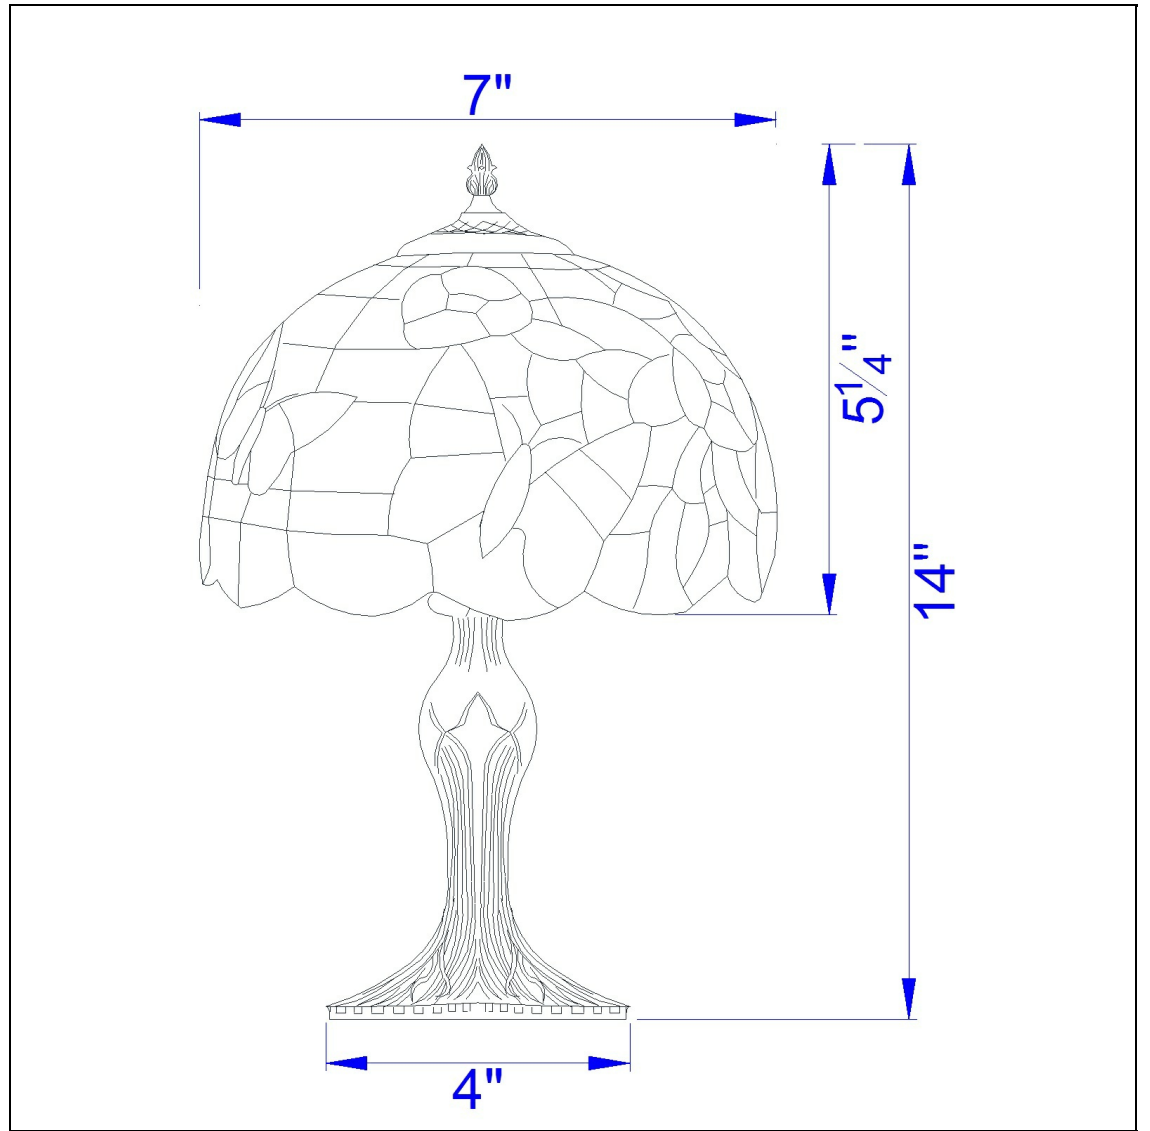

Product No. **BO-2378AC**

Description

40W Tiffany Ac Lp W/Zinc Cast Base
Durable zinc construction
Tiffany stained glass shade
Ships in one carton
Pull chain mechanism
6 Foot cord
6 Foot cord
14" Height Zinc Cast Accent Lamp in Antique Brass

Technical Specifications

| | | | |
|-------------------------|---------------|----------------------------|---------------------------|
| UPC | 020193067284 | Shade Bottom1 | 8.00 |
| Wattage | 40W | Shade Side | 5.50 |
| CRI | N/A | Carton 1 Dimensions | 7.80 x 11.80 x 13.00 |
| Lumen | N/A | Carton 2 Dimensions | 0.00 x 0.00 x 13.00 |
| Switch Type | On/Off | Package Dimensions | L: 13.00 W: 11.80 H: 7.80 |
| Bulb Base | E12 | | |
| Number of Lights | 1 | | |
| Color | Antique Brass | | |
| Base Color | Antique Brass | | |