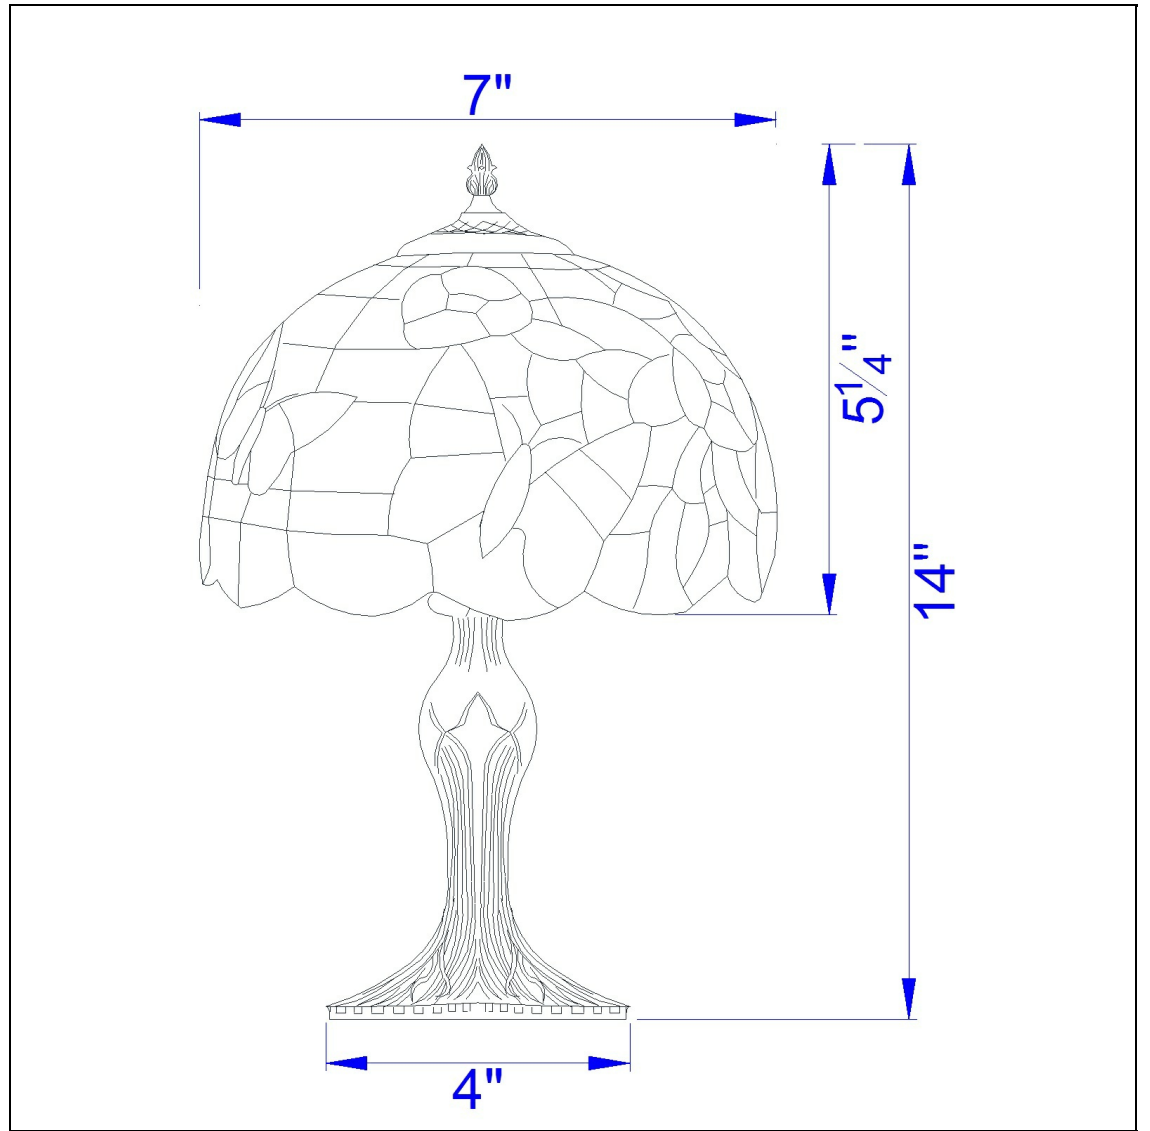

Product No. **BO-2378AC**

Description

40W Tiffany Ac Lp W/Zinc Cast Base  
Durable zinc construction  
Tiffany stained glass shade  
Ships in one carton  
Pull chain mechanism  
6 Foot cord  
6 Foot cord  
14" Height Zinc Cast Accent Lamp in Antique Brass

Technical Specifications

<b>UPC</b>	020193067284	<b>Shade Bottom1</b>	8.00
<b>Wattage</b>	40W	<b>Shade Side</b>	5.50
<b>CRI</b>	N/A	<b>Carton 1 Dimensions</b>	7.80 x 11.80 x 13.00
<b>Lumen</b>	N/A	<b>Carton 2 Dimensions</b>	0.00 x 0.00 x 13.00
<b>Switch Type</b>	On/Off	<b>Package Dimensions</b>	L: 13.00 W: 11.80 H: 7.80
<b>Bulb Base</b>	E12		
<b>Number of Lights</b>	1		
<b>Color</b>	Antique Brass		
<b>Base Color</b>	Antique Brass		