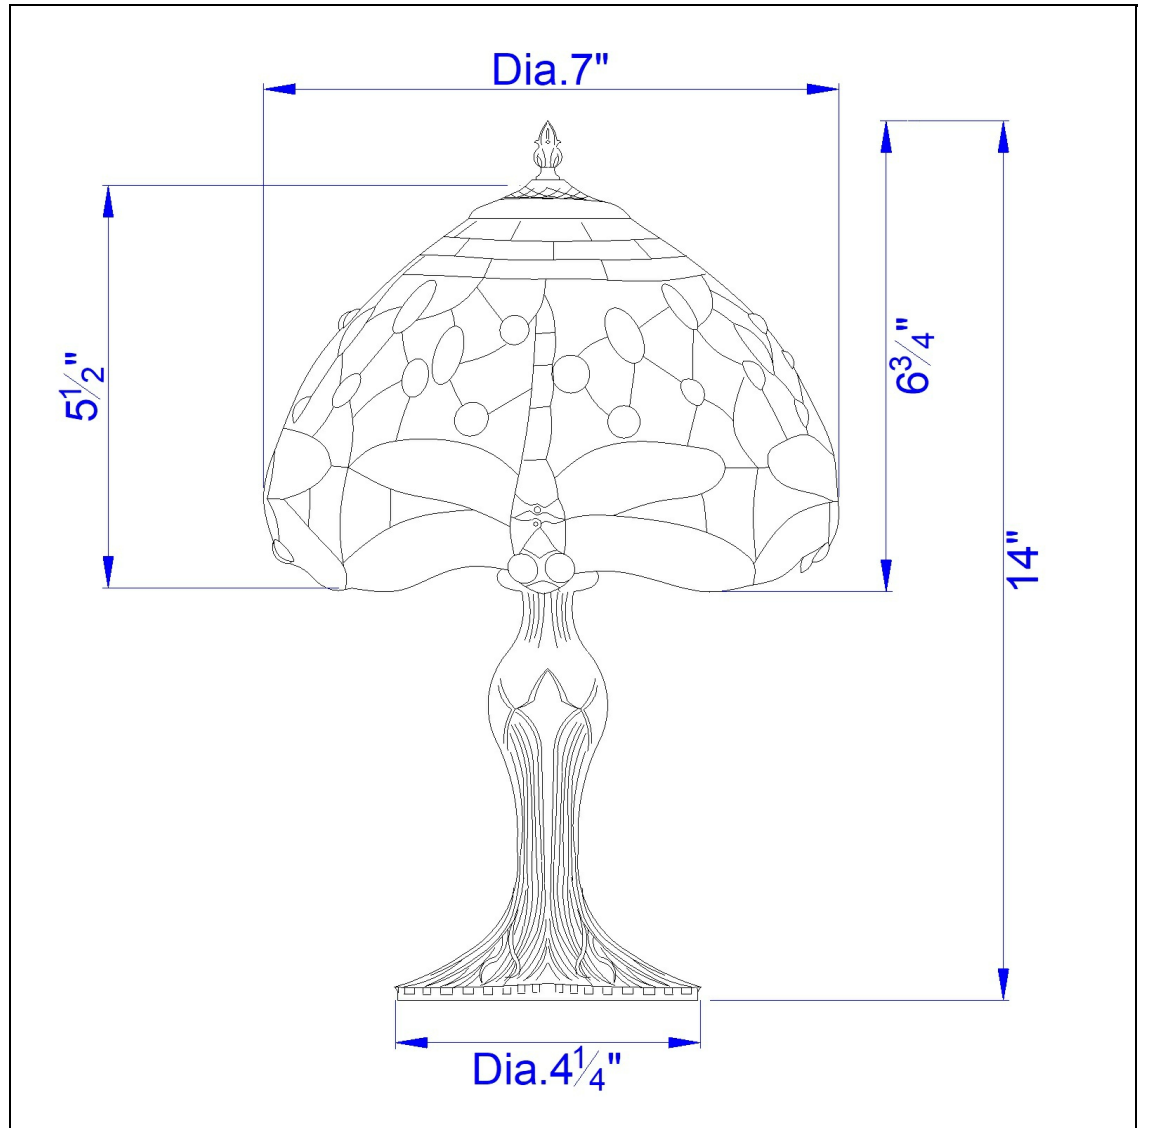

Product No. **BO-2380AC**

Description

40W Tiffany Ac Lp W/Zinc Cast Base  
Durable zinc construction  
Tiffany stained glass shade  
Ships in one carton  
Pull chain mechanism  
6 Foot cord  
6 Foot cord  
14" Height Zinc Cast Accent Lamp in Antique Brass

Technical Specifications

<b>UPC</b>	020193067284	<b>Shade Bottom1</b>	8.25
<b>Wattage</b>	40W	<b>Shade Side</b>	5.50
<b>CRI</b>	N/A	<b>Carton 1 Dimensions</b>	13.80 x 8.00 x 12.30
<b>Lumen</b>	N/A	<b>Carton 2 Dimensions</b>	0.00 x 0.00 x 12.30
<b>Switch Type</b>	On/Off	<b>Package Dimensions</b>	L: 12.30 W: 8.00 H: 13.80
<b>Bulb Base</b>	E12		
<b>Number of Lights</b>	1		
<b>Color</b>	Antique Brass		
<b>Base Color</b>	Antique Brass		