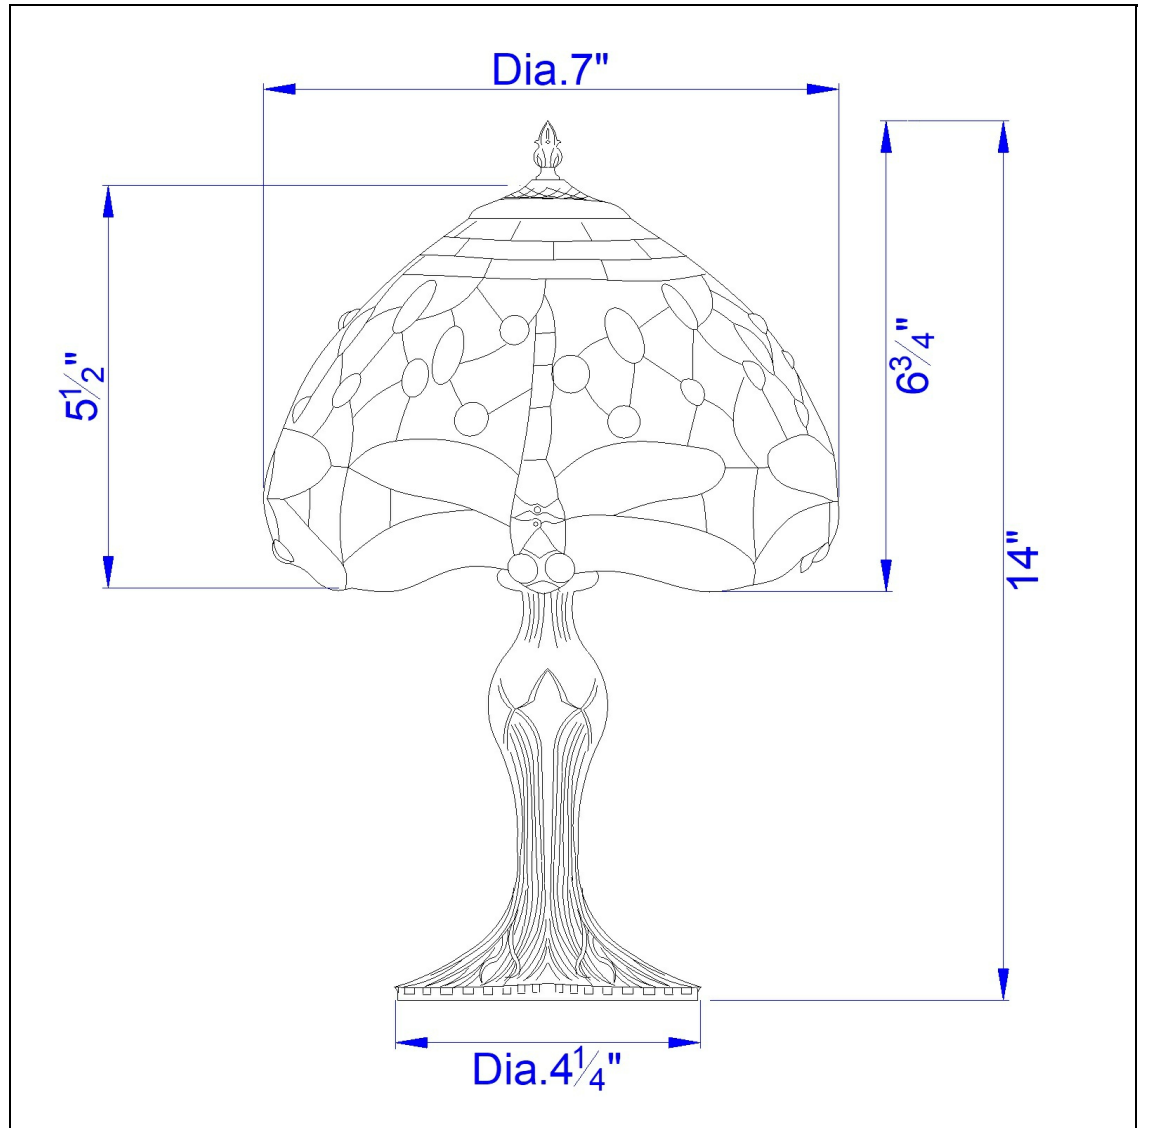

Product No. **BO-2380AC**

Description

40W Tiffany Ac Lp W/Zinc Cast Base
Durable zinc construction
Tiffany stained glass shade
Ships in one carton
Pull chain mechanism
6 Foot cord
6 Foot cord
14" Height Zinc Cast Accent Lamp in Antique Brass

Technical Specifications

UPC	020193067284	Shade Bottom1	8.25
Wattage	40W	Shade Side	5.50
CRI	N/A	Carton 1 Dimensions	13.80 x 8.00 x 12.30
Lumen	N/A	Carton 2 Dimensions	0.00 x 0.00 x 12.30
Switch Type	On/Off	Package Dimensions	L: 12.30 W: 8.00 H: 13.80
Bulb Base	E12		
Number of Lights	1		
Color	Antique Brass		
Base Color	Antique Brass		