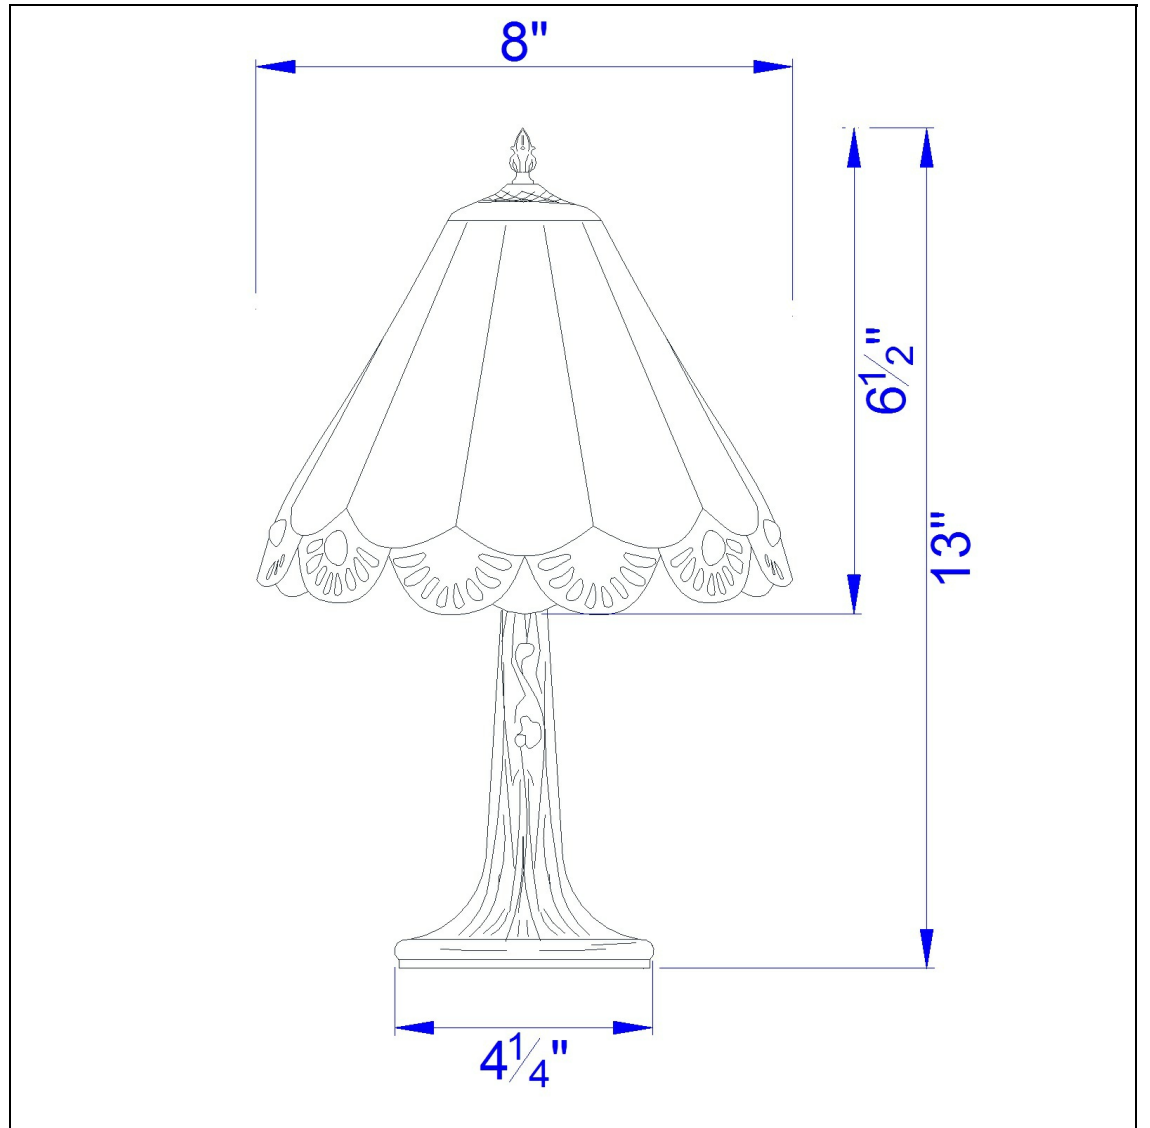

Product No. **BO-2382AC**

Description

40W Tiffany Ac Lp W/Zinc Cast Base
Durable zinc construction
Tiffany stained glass shade
Ships in one carton
Pull chain mechanism
6 Foot cord
6 Foot cord
13.5" Height Zinc Cast Accent Lamp in
Antique Brass

Technical Specifications

| | | | |
|-------------------------|---------------|----------------------------|---------------------------|
| UPC | 020193067284 | Shade Bottom1 | 7.50 |
| Wattage | 40W | Shade Side | 5.50 |
| CRI | N/A | Carton 1 Dimensions | 13.80 x 8.00 x 12.30 |
| Lumen | N/A | Carton 2 Dimensions | 0.00 x 0.00 x 12.30 |
| Switch Type | On/Off | Package Dimensions | L: 12.30 W: 8.00 H: 13.80 |
| Bulb Base | E12 | | |
| Number of Lights | 1 | | |
| Color | Antique Brass | | |
| Base Color | Antique Brass | | |