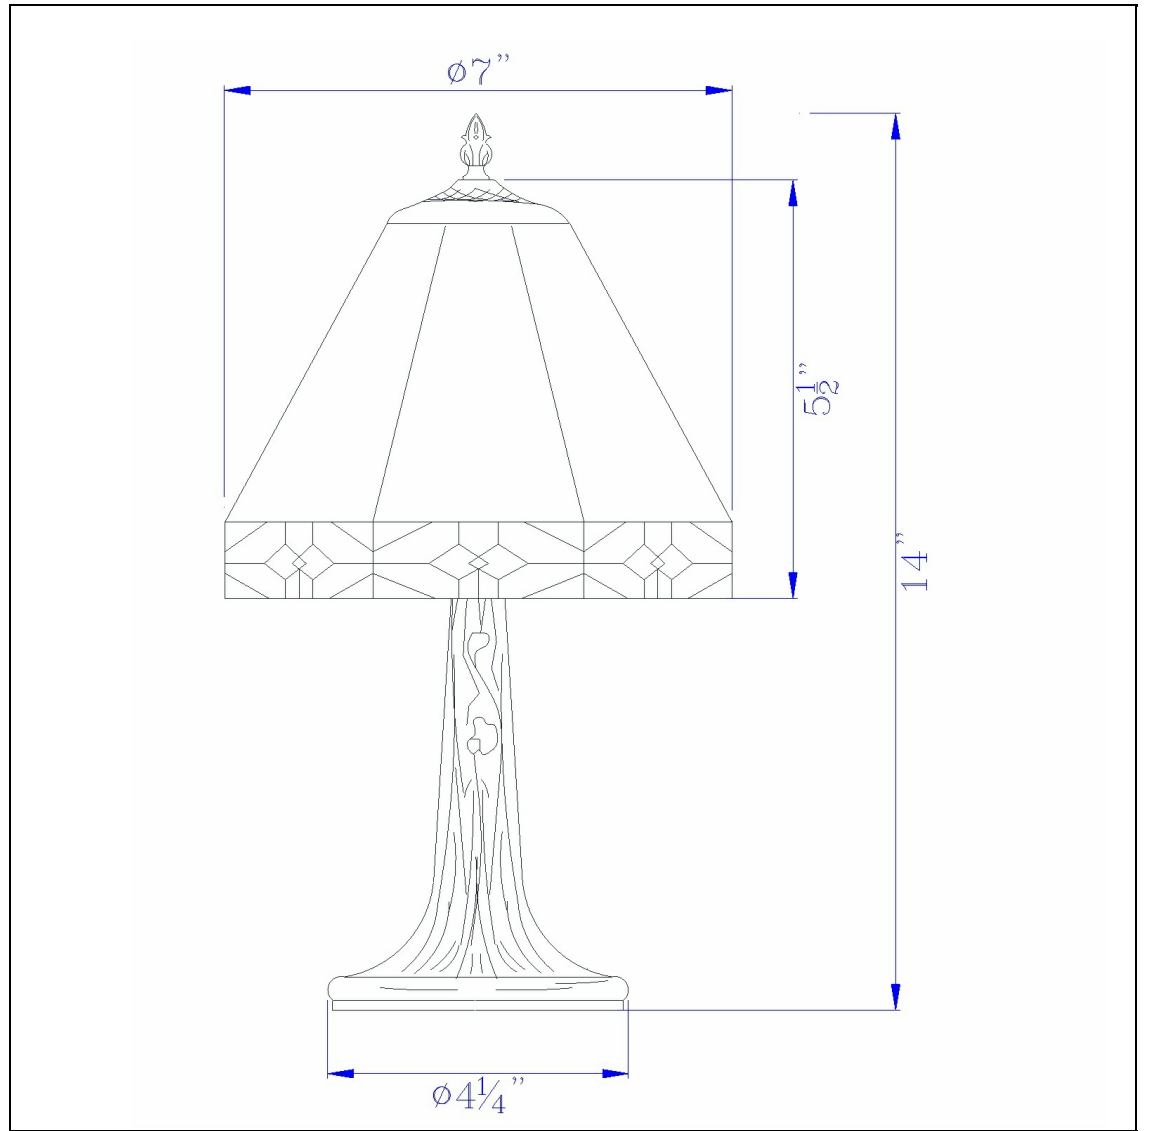

Product No. **BO-2385AC**

Description

40W Tiffany Ac Lp W/Zinc Cast Base
Durable zinc construction
Tiffany stained glass shade
Ships in one carton
Pull chain mechanism
6 Foot cord
6 Foot cord
13.5" Height Zinc Cast Accent Lamp in
Antique Brass

Technical Specifications

UPC	020193067284	Shade Bottom1	6.75
Wattage	40W	Shade Side	5.25
CRI	N/A	Carton 1 Dimensions	7.50 x 11.30 x 12.90
Lumen	N/A	Carton 2 Dimensions	0.00 x 0.00 x 12.90
Switch Type	On/Off	Package Dimensions	L: 12.90 W: 11.30 H: 7.50
Bulb Base	E12		
Number of Lights	1		
Color	Antique Brass		
Base Color	Antique Brass		