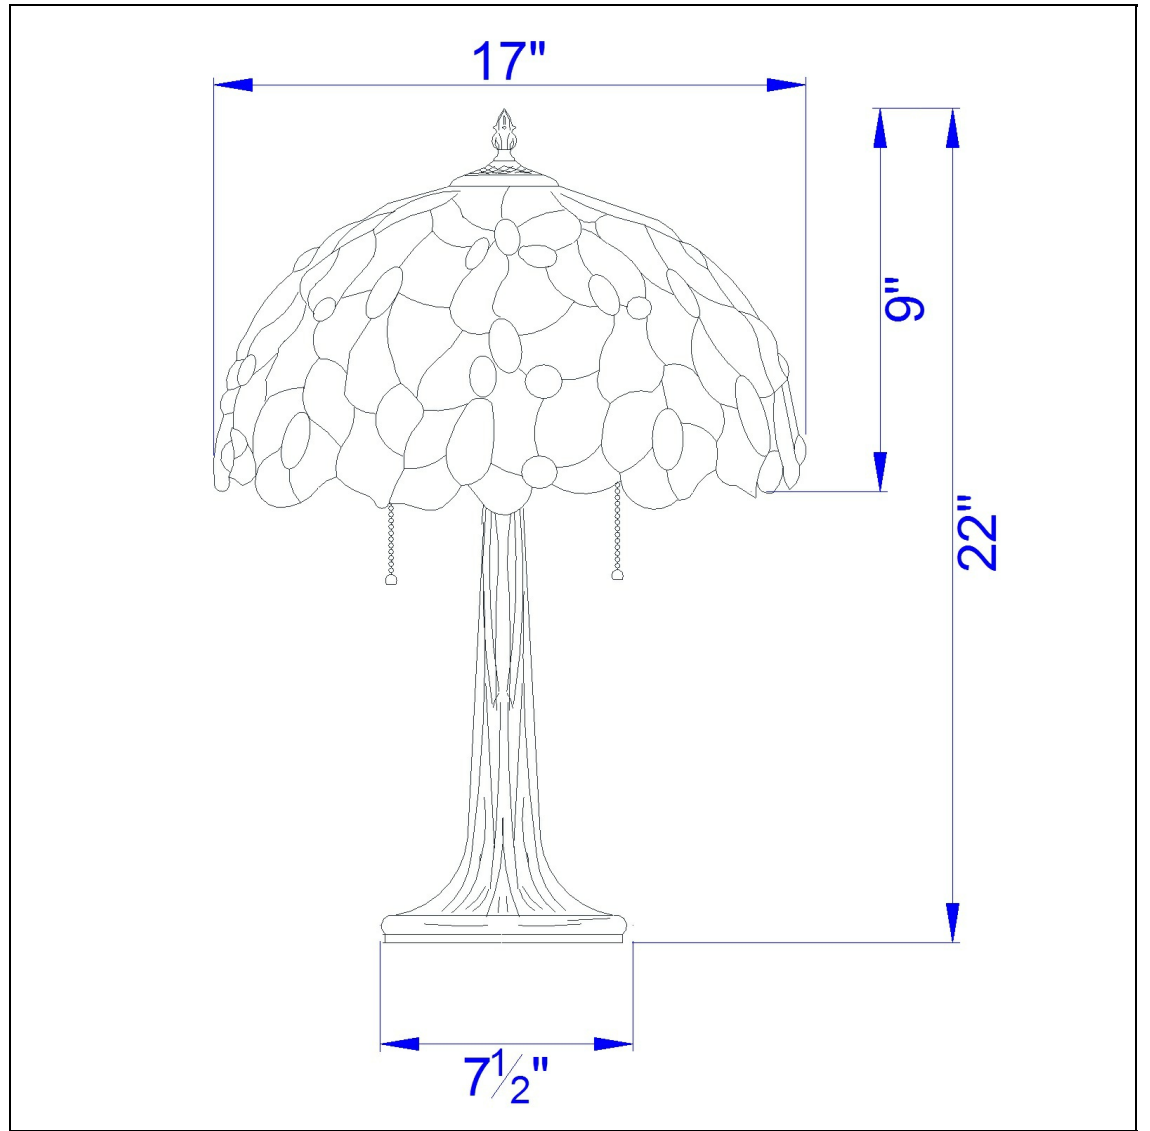

Product No. **BO-2387TB**

Description

60Wx2 Tiffany Tb Lp,Zinc Cast Base
Durable zinc construction
Tiffany stained glass shade
Ships in one carton
Pull chain mechanism
6 Foot cord
Double bulb socket
Double bulb socket
22.5" Height Zinc Cast Table Lamp in Antique Brass

Technical Specifications

UPC	020193067284	Shade Bottom1	17.00
Wattage	60WX2	Shade Side	8.50
CRI	N/A	Carton 1 Dimensions	11.60 x 20.50 x 25.30
Lumen	N/A	Carton 2 Dimensions	0.00 x 0.00 x 25.30
Switch Type	On/Off	Package Dimensions	L: 25.30 W: 20.50 H: 11.60
Bulb Base	E26		
Number of Lights	2		
Color	Antique Brass		
Base Color	Antique Brass		