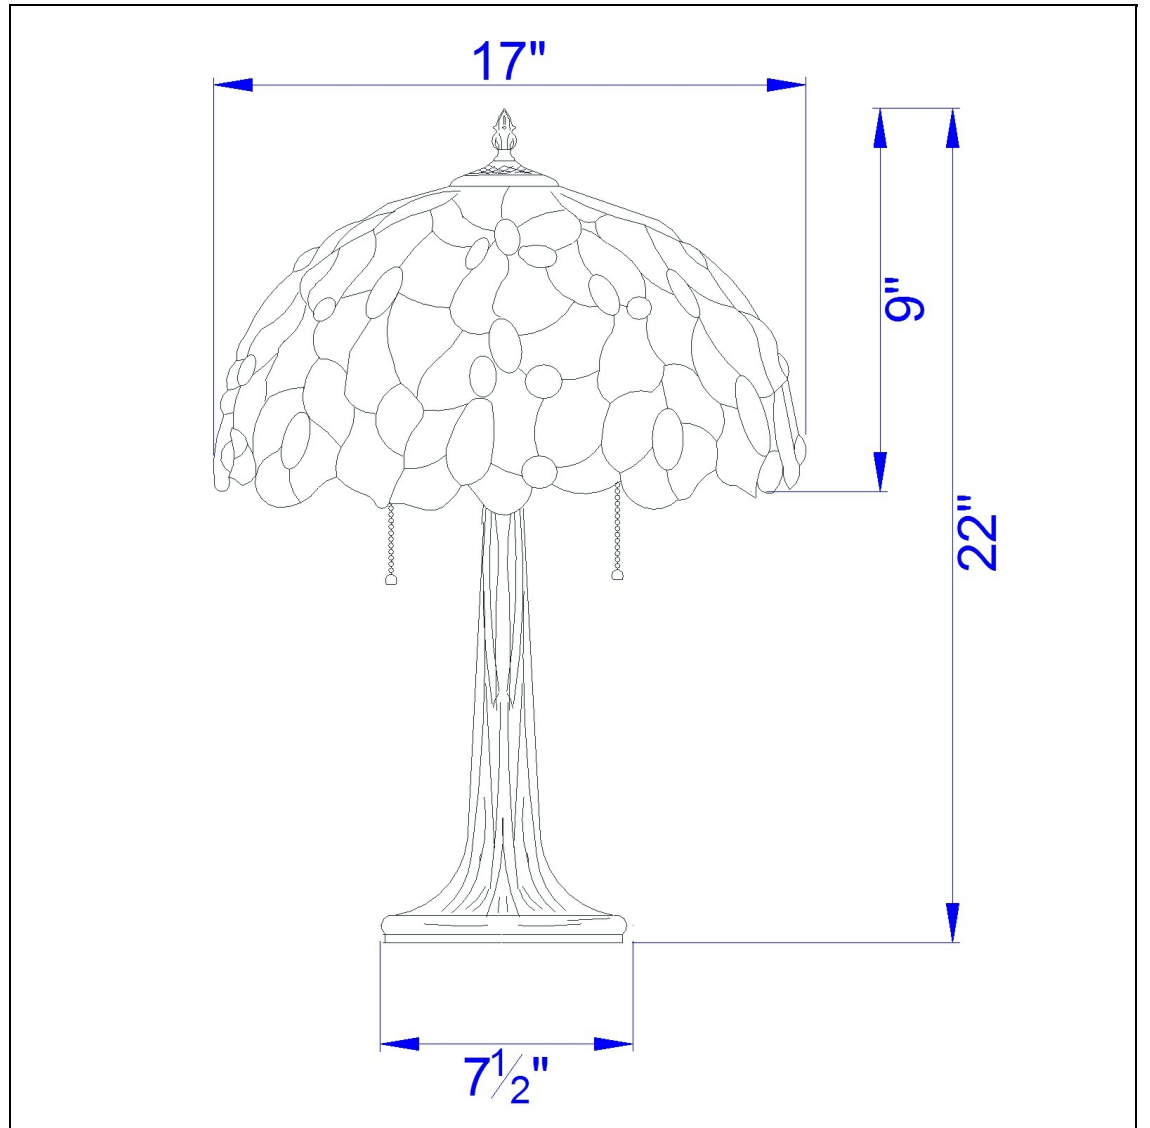

Product No. **BO-2387TB**

Description

60Wx2 Tiffany Tb Lp,Zinc Cast Base
Durable zinc construction
Tiffany stained glass shade
Ships in one carton
Pull chain mechanism
6 Foot cord
Double bulb socket
Double bulb socket
22.5" Height Zinc Cast Table Lamp in Antique Brass

Technical Specifications

UPC	020193067284	Shade Bottom1	17.00
Wattage	60WX2	Shade Side	8.50
CRI	N/A	Carton 1 Dimensions	11.60 x 20.50 x 25.30
Lumen	N/A	Carton 2 Dimensions	0.00 x 0.00 x 25.30
Switch Type	On/Off	Package Dimensions	L: 25.30 W: 20.50 H: 11.60
Bulb Base	E26		
Number of Lights	2		
Color	Antique Brass		
Base Color	Antique Brass		