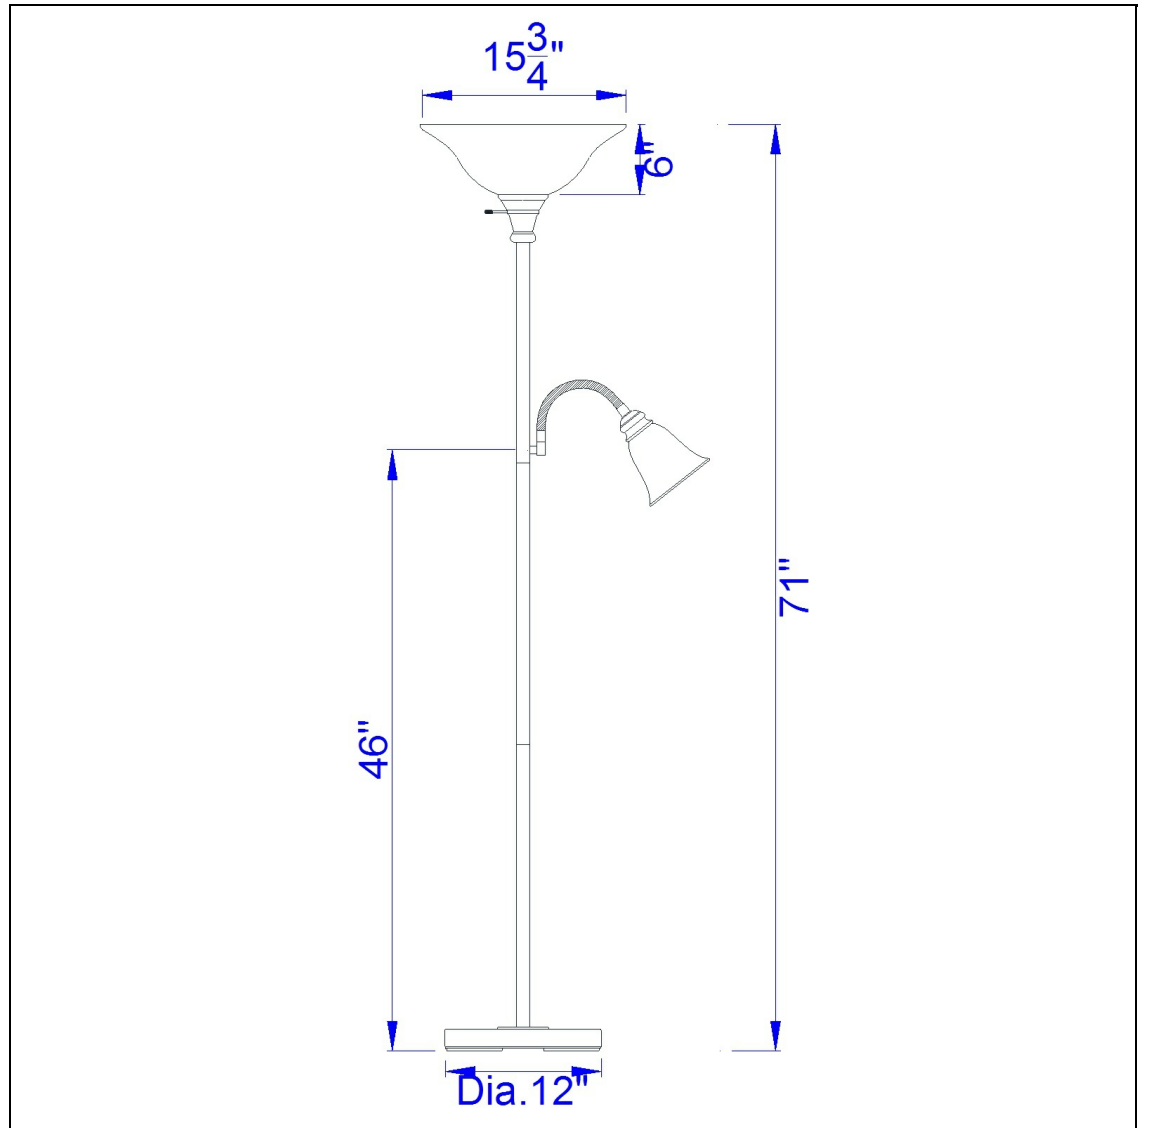

Product No. **BO-2391TR-DB**

Description

100W Metal Tr Lp W/60W Reading Lp
Durable metal construction
Functional gooseneck reading lamp
Reading lamp dims: 6" x 5" x 5"
Smoked glass upper shade
6 Foot cord
Ships in one carton
Ships in one carton
71" Height Metal Torchiere Lamp in Dark Bronze

Technical Specifications

UPC	020193067284	Shade Bottom1	15.75
Wattage	100W+60W	Shade Side	6.00
CRI	N/A	Carton 1 Dimensions	23.80 x 8.50 x 18.00
Lumen	N/A	Carton 2 Dimensions	0.00 x 0.00 x 18.00
Switch Type	3-Way	Package Dimensions	L: 18.00 W: 8.50 H: 23.80
Bulb Base	E26		
Number of Lights	2		
Color	Dark Bronze		
Base Color	Dark Bronze		